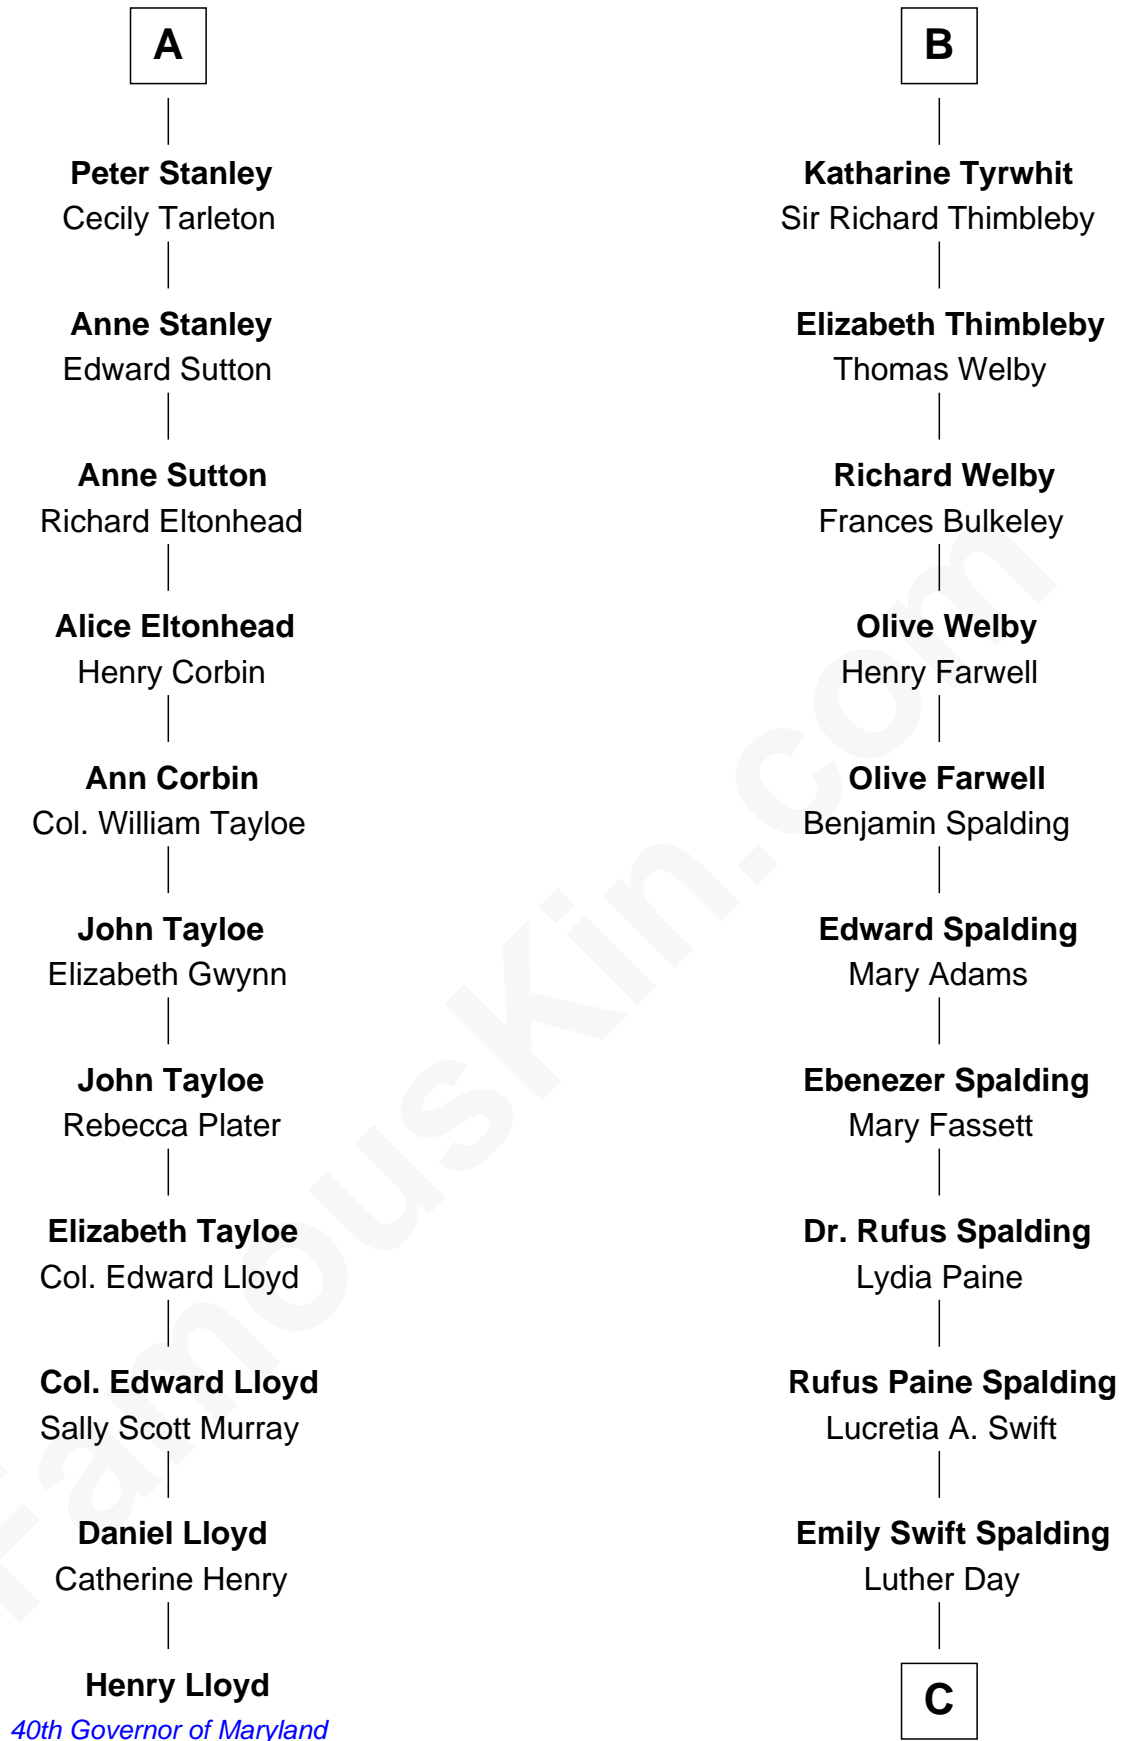

FamousKin.com Relationship Chart of

Henry Lloyd

40th Governor of Maryland

17th cousin 4 times removed of

Anna Gunn

TV and Movie Actress

Sir Robert de Holland

Maude la Zouche

C

William Rufus Day
Mary Elizabeth Schaefer

Luther N. Day
Ida McKinley Barber

Ida McKinley Day
Clemens Earl Gunn

Clemens Earl Gunn
Sharon Anna Kathryn Peters

Anna Gunn
TV and Movie Actress