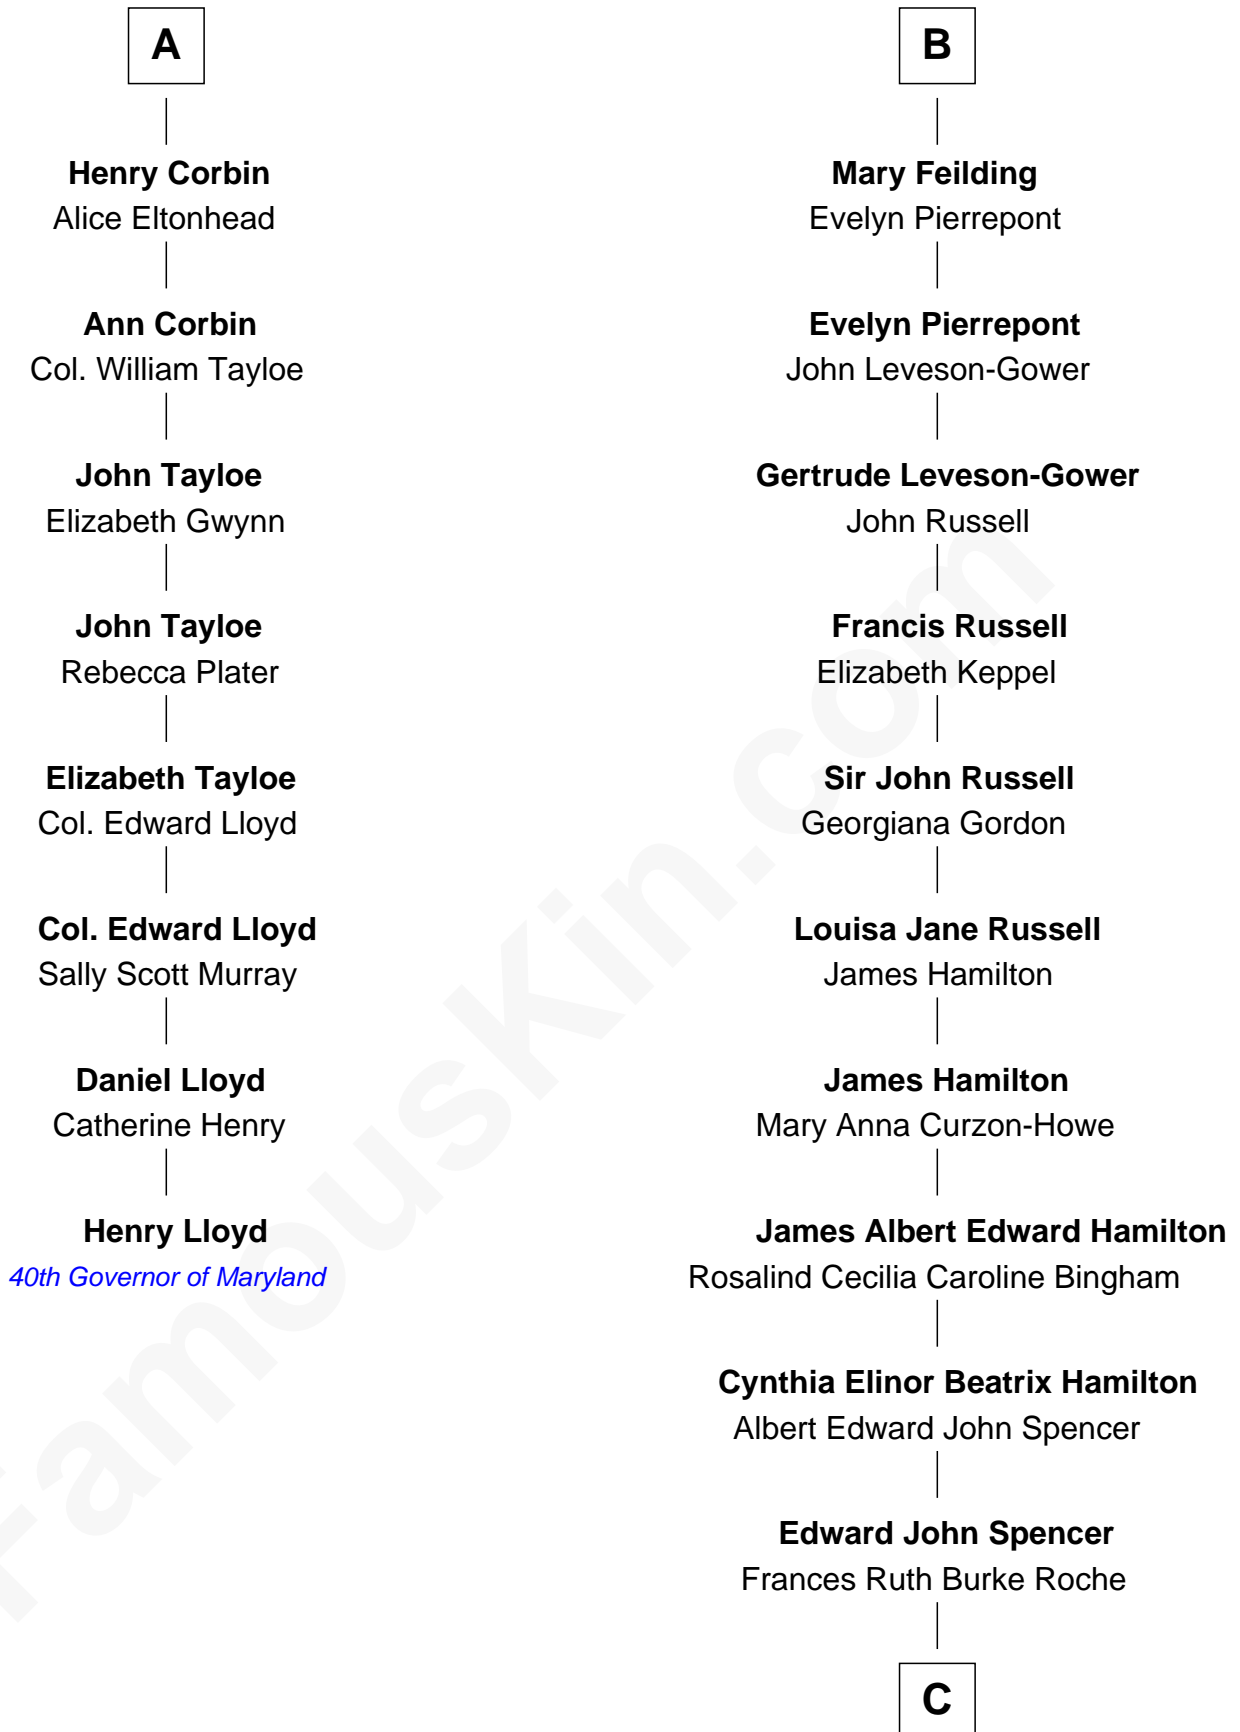

FamousKin.com Relationship Chart of

Henry Lloyd

40th Governor of Maryland

14th cousin 4 times removed of

Prince Harry

Duke of Sussex

John Aston
Elizabeth Delves

C

Princess Diana Frances Spencer
Charles III, King of the United Kingdom

Prince Harry
Duke of Sussex

FamousKin.com