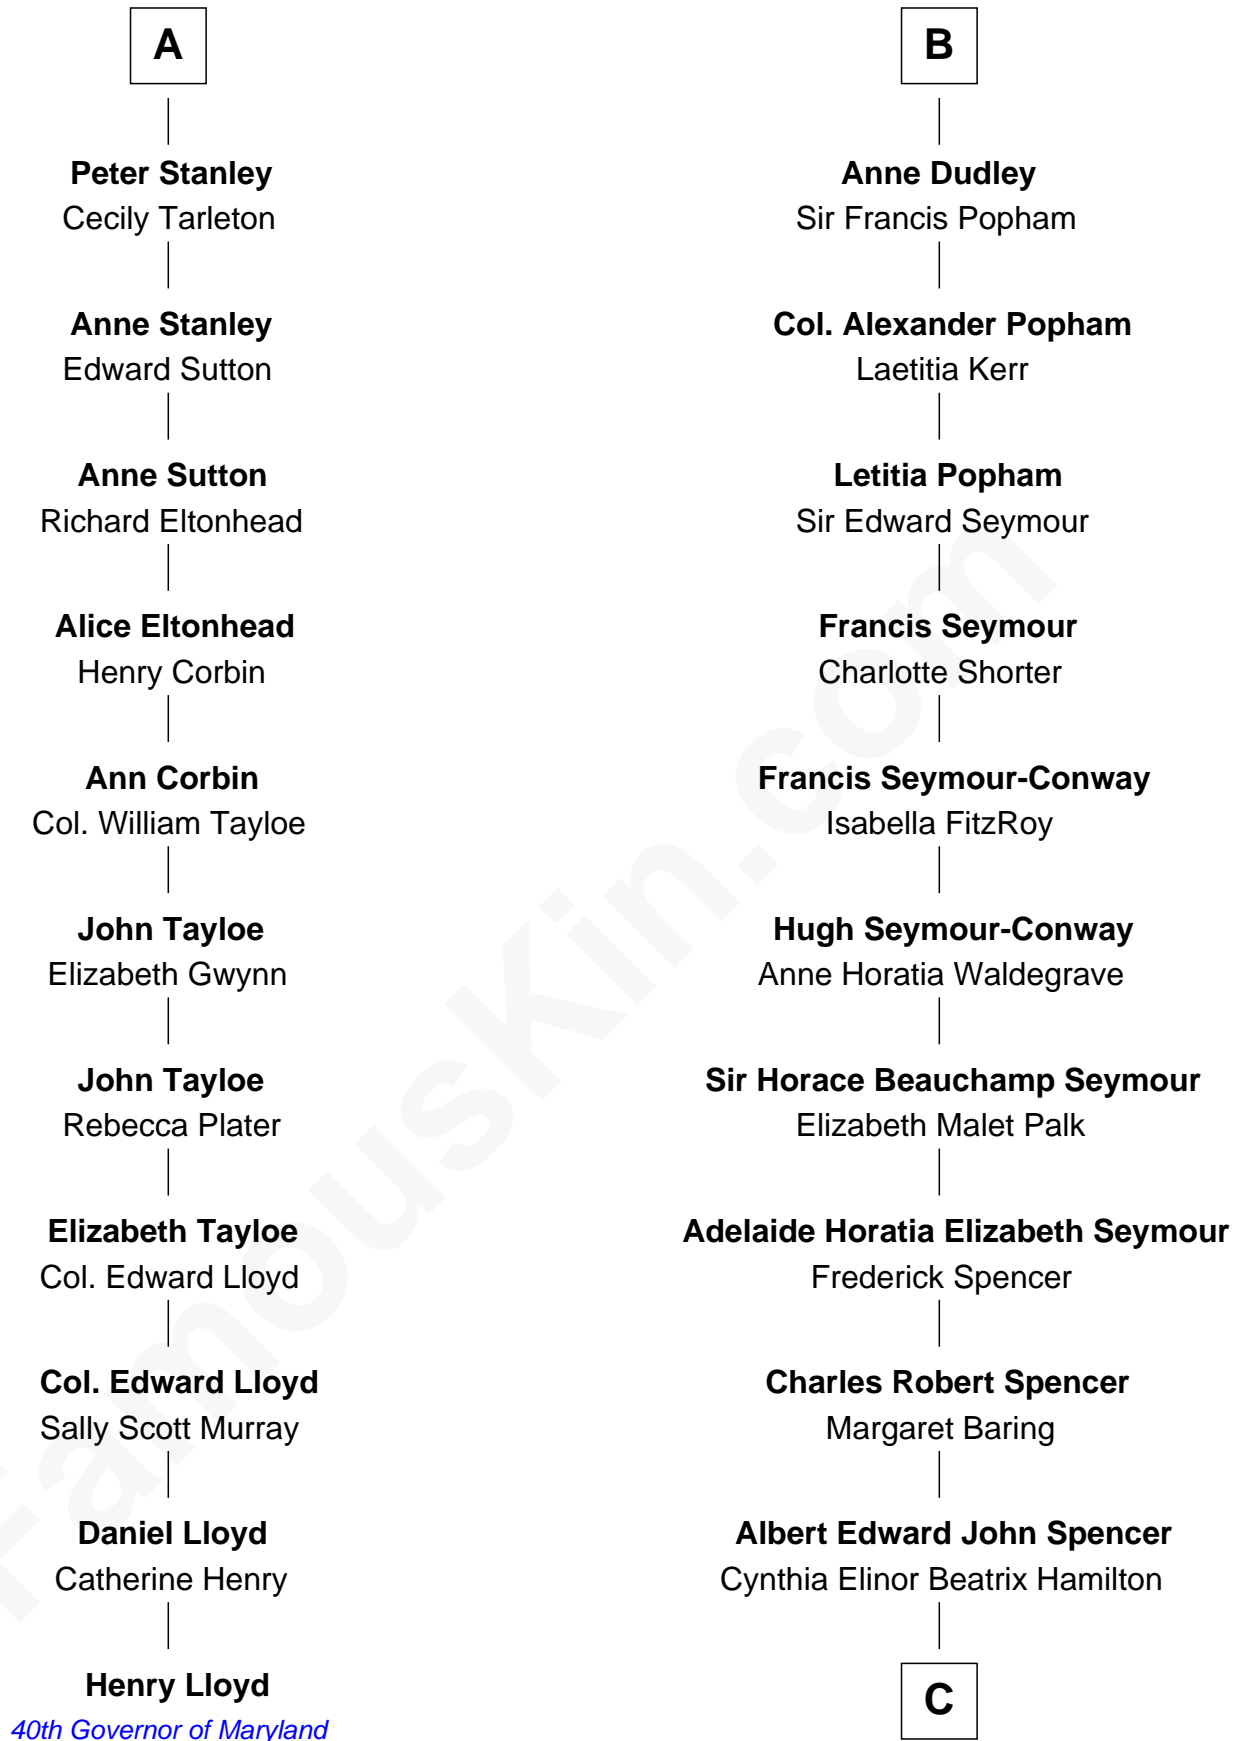

FamousKin.com Relationship Chart of

Henry Lloyd

40th Governor of Maryland

17th cousin 2 times removed of

Prince Harry

Duke of Sussex

Ralph de Stafford

*with wife
Katherine de Hastang*

*with wife
Margaret de Audley*

Jane de Stafford
Sir Nicholas Beke

Elizabeth de Beke
Sir Robert de Swinerton

Maud de Swinerton
Sir John Savage

Mary Savage
William Stanley

William Stanley
Alice Hoghton

Sir William Stanley
Agnes Grosvenor

Sir William Stanley
Anne Harington

Sir Hugh de Stafford
Philippa de Beauchamp

Margaret de Stafford
Sir Ralph Neville

Philippe Neville
Sir Thomas Dacre

Joan Dacre
Thomas Clifford

Matilda Clifford
Sir Edmund Sutton

Thomas Dudley
Grace Threlkeld

John Dudley
Elizabeth Gardiner

A

B

C

Edward John Spencer
Frances Ruth Burke Roche

Princess Diana Frances Spencer
Charles III, King of the United Kingdom

Prince Harry
Duke of Sussex