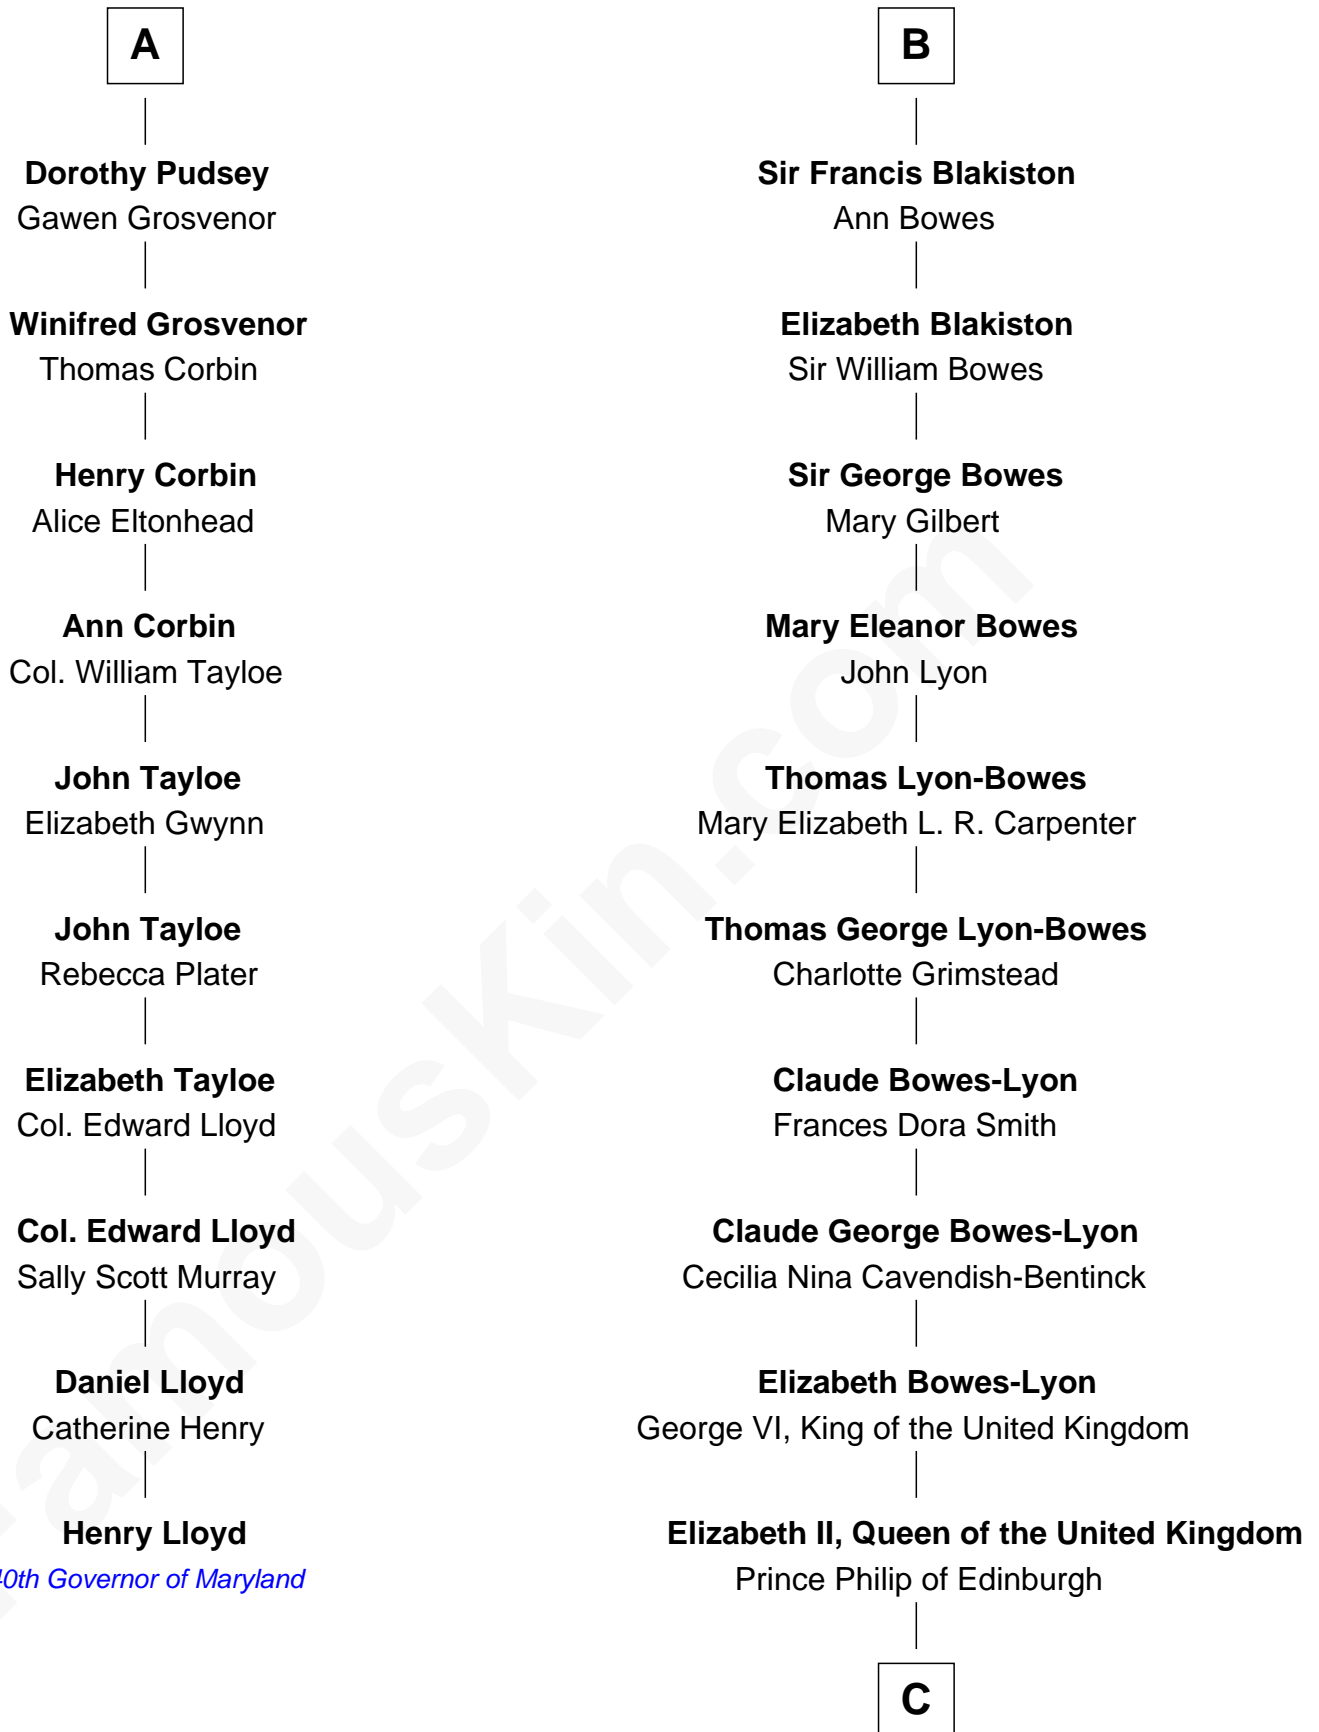

# FamousKin.com Relationship Chart of

**Henry Lloyd**

*40th Governor of Maryland*

16th cousin 2 times removed of

**Prince Harry**

*Duke of Sussex*

**Eleanor Fitzhugh**

*with husband  
Sir Thomas Tunstall*

Edith Hare

**William Pudsey**

Eleanor Montfort

**Robert Pudsey**

Eleanor Harman

**George Pudsey**

Matilda Cotton

**A**

**Frances Eure**

Robert Lambton

**Jane Lambton**

Sir William Blakiston

**Sir Ralph Blakiston**

Margaret Fenwick

**B**

**C**

**Charles III, King of the United Kingdom**

Princess Diana Frances Spencer

**Prince Harry**

*Duke of Sussex*

FamousKin.com