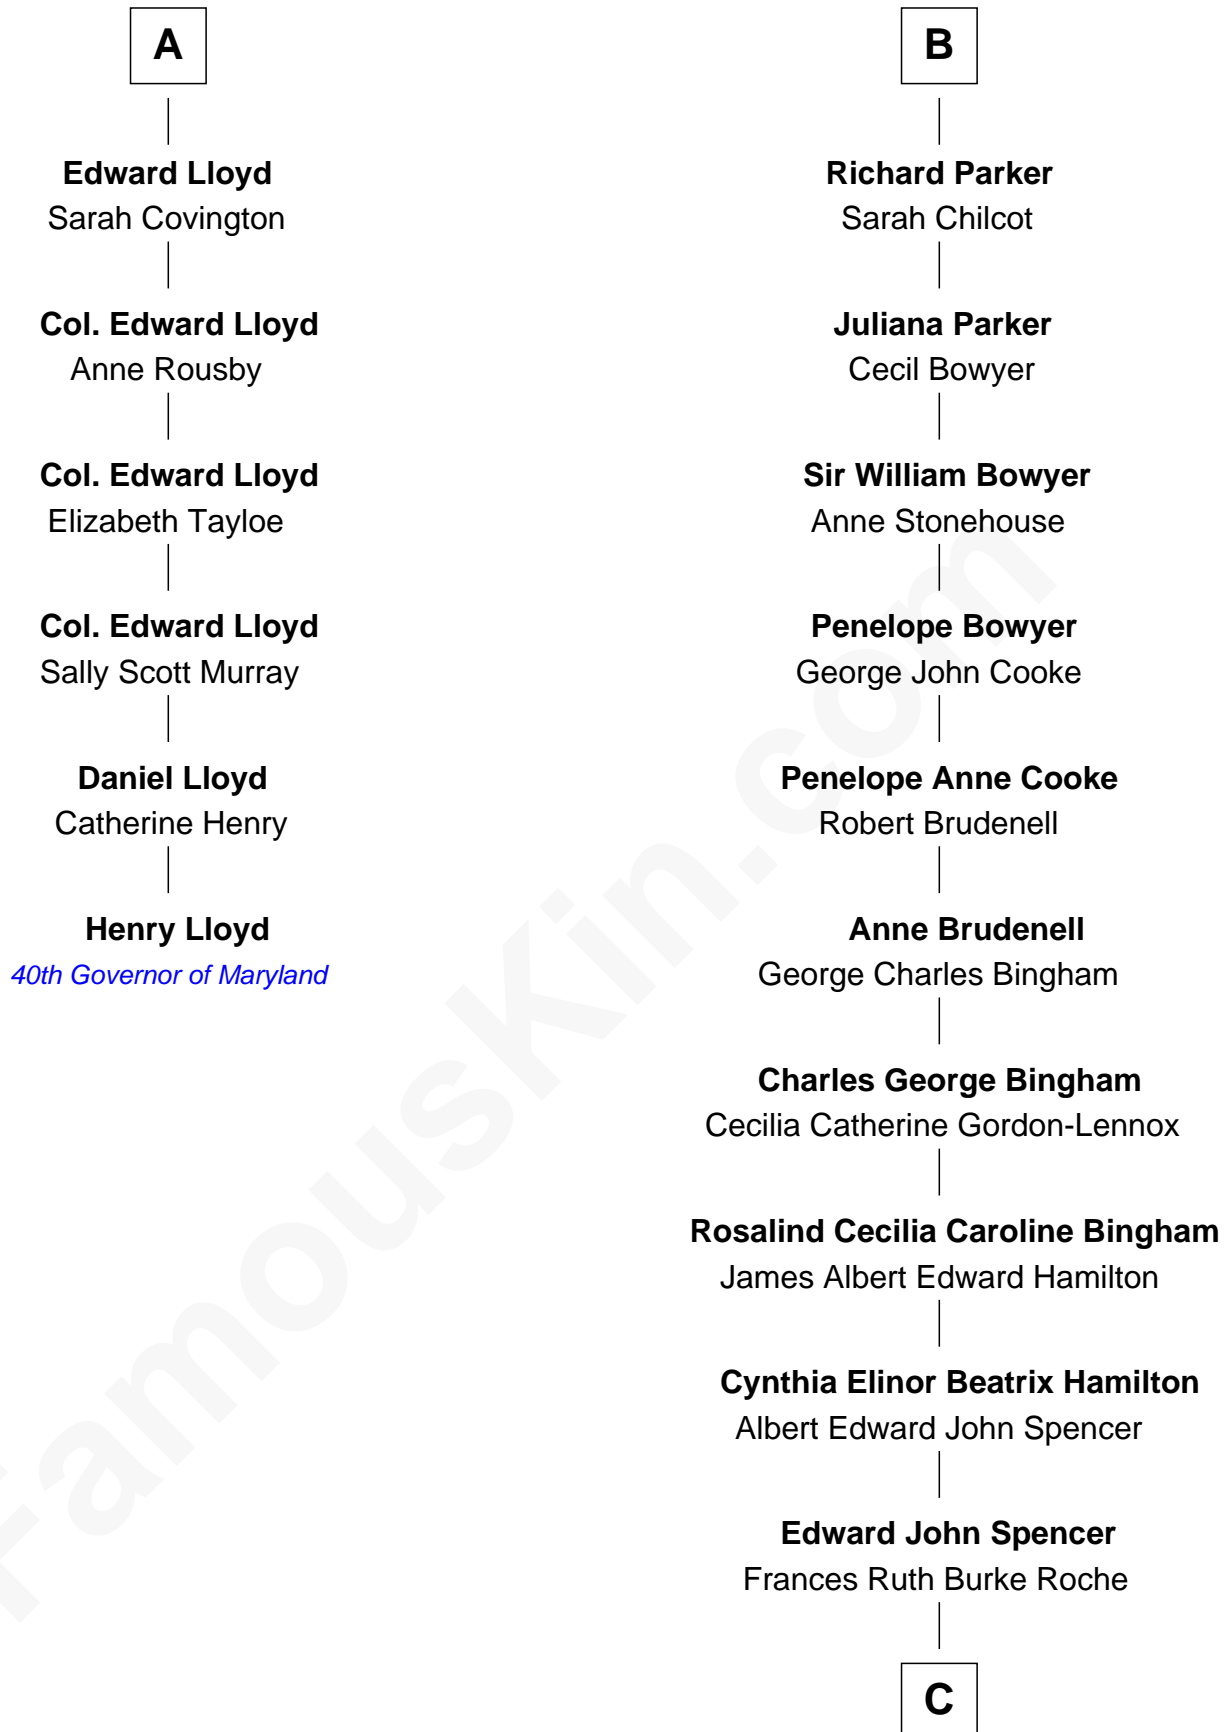

FamousKin.com

Relationship Chart of

Henry Lloyd

40th Governor of Maryland

12th cousin 6 times removed of

Prince Harry
Duke of Sussex

Sir John Stanley
Elizabeth Weever

Margery Stanley
Sir William Torbock

Thomas Torbock
Elizabeth Moore

William Torbock
Catherine Gerard

Margaret Torbock
Oliver Mainwaring

Mary Mainwaring
Benjamin Gill

Anna Maria Gill
James Neale

Henrietta Maria Neale
Col. Philemon Lloyd

A

Anne Stanley
Ralph Ravenscroft

George Ravenscroft
Eleanor Ferch Richard ap Howell

Thomas Ravenscroft
Katherine Grosvenor

Elizabeth Ravenscroft
Thomas Egerton

Mary Egerton
Sir Francis Leigh

Juliana Leigh
Sir Richard Newdigate

Mary Newdigate
George Parker

B

C

Princess Diana Frances Spencer
Charles III, King of the United Kingdom

Prince Harry
Duke of Sussex

FamousKin.com