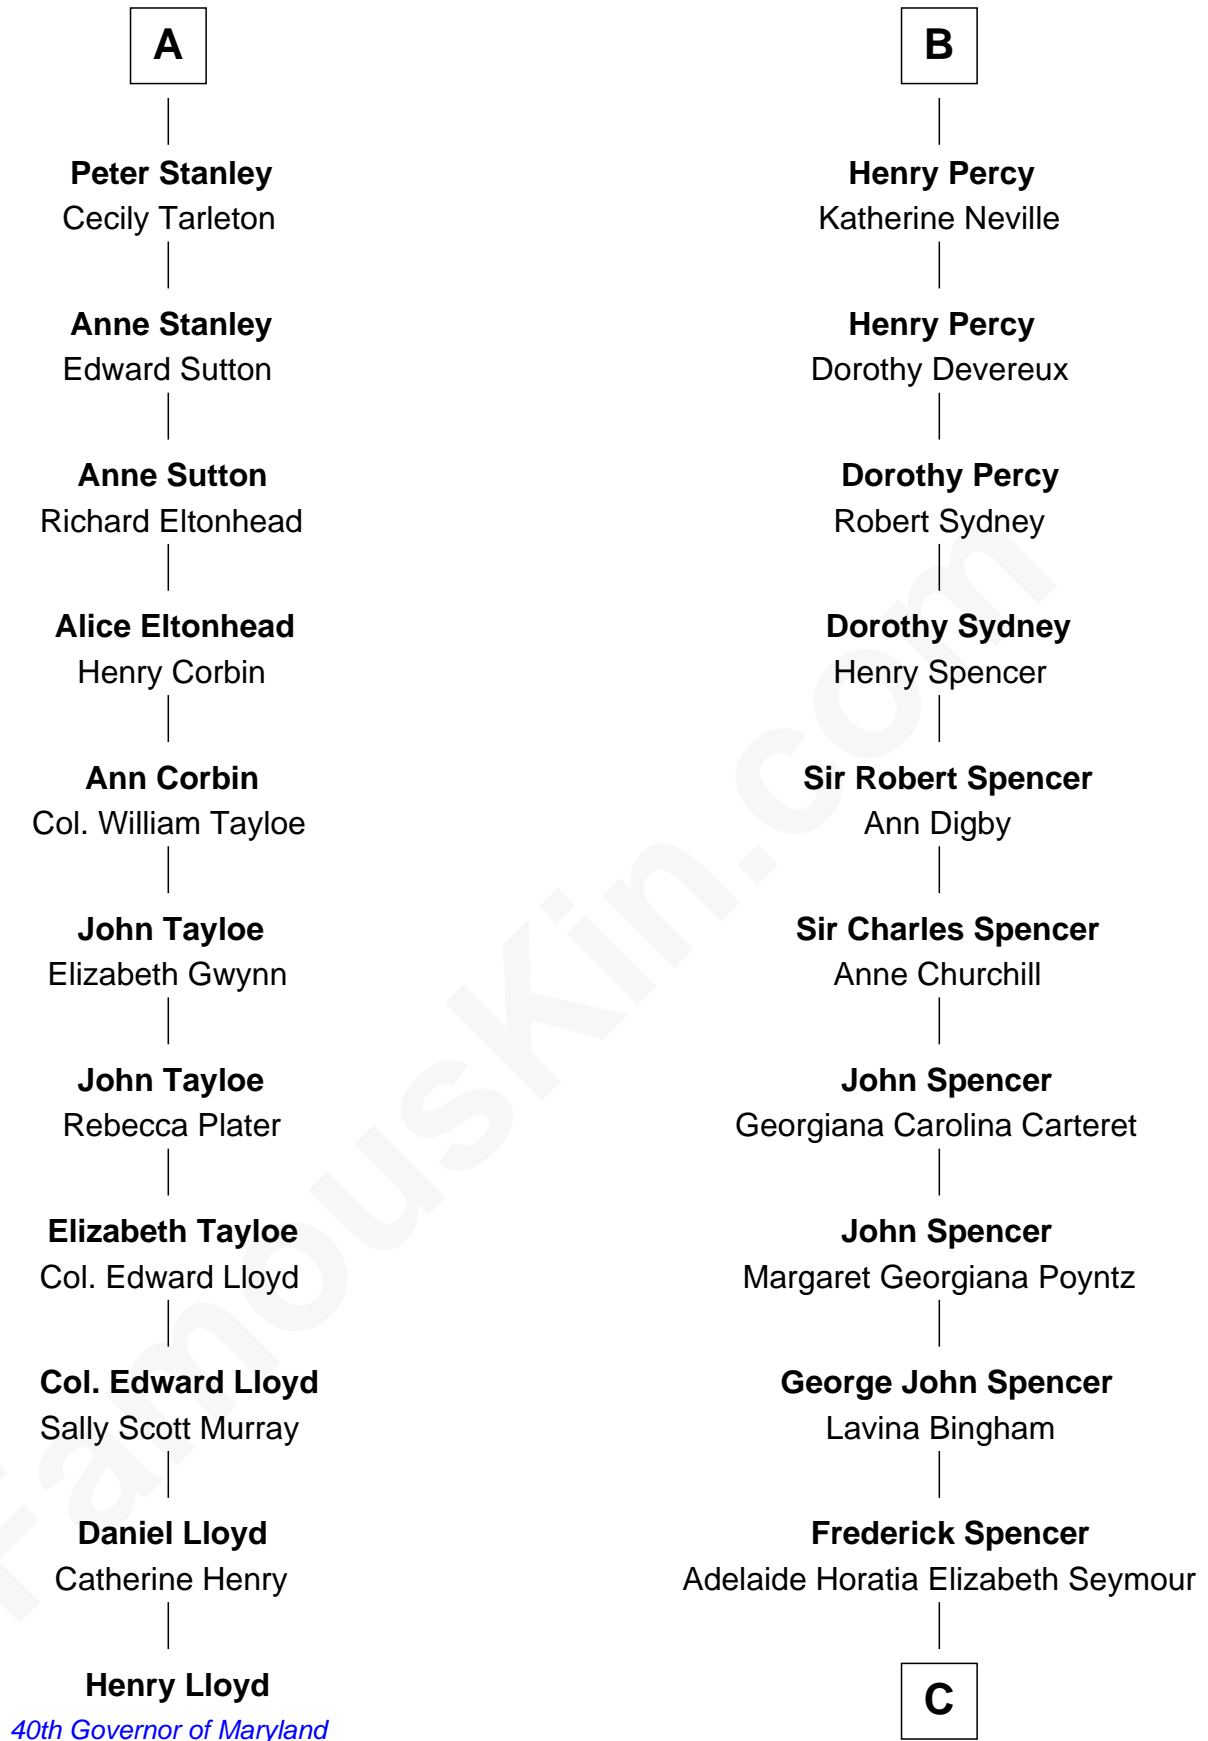

FamousKin.com Relationship Chart of

Henry Lloyd

40th Governor of Maryland

17th cousin 4 times removed of

Prince Harry

Duke of Sussex

Sir Robert de Holland

Maude la Zouche

C

Charles Robert Spencer

Margaret Baring

Albert Edward John Spencer

Cynthia Elinor Beatrix Hamilton

Edward John Spencer

Frances Ruth Burke Roche

Princess Diana Frances Spencer