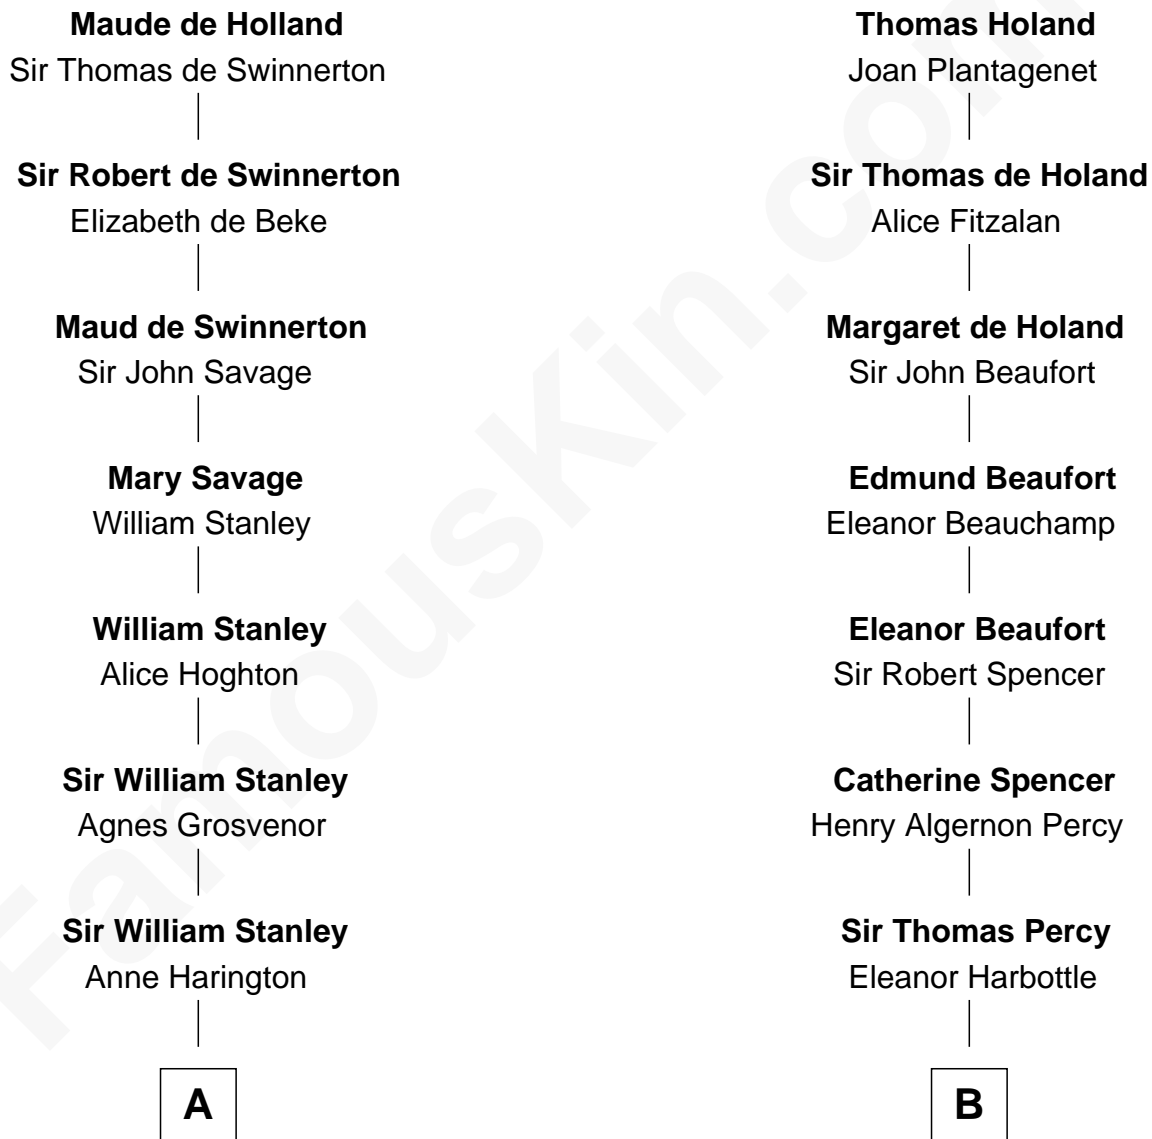

FamousKin.com Relationship Chart of

Henry Lloyd

40th Governor of Maryland

17th cousin 4 times removed of

Prince Harry

Duke of Sussex

Sir Robert de Holland

Maude la Zouche

C

Charles Robert Spencer

Margaret Baring

Albert Edward John Spencer

Cynthia Elinor Beatrix Hamilton

Edward John Spencer

Frances Ruth Burke Roche

Princess Diana Frances Spencer