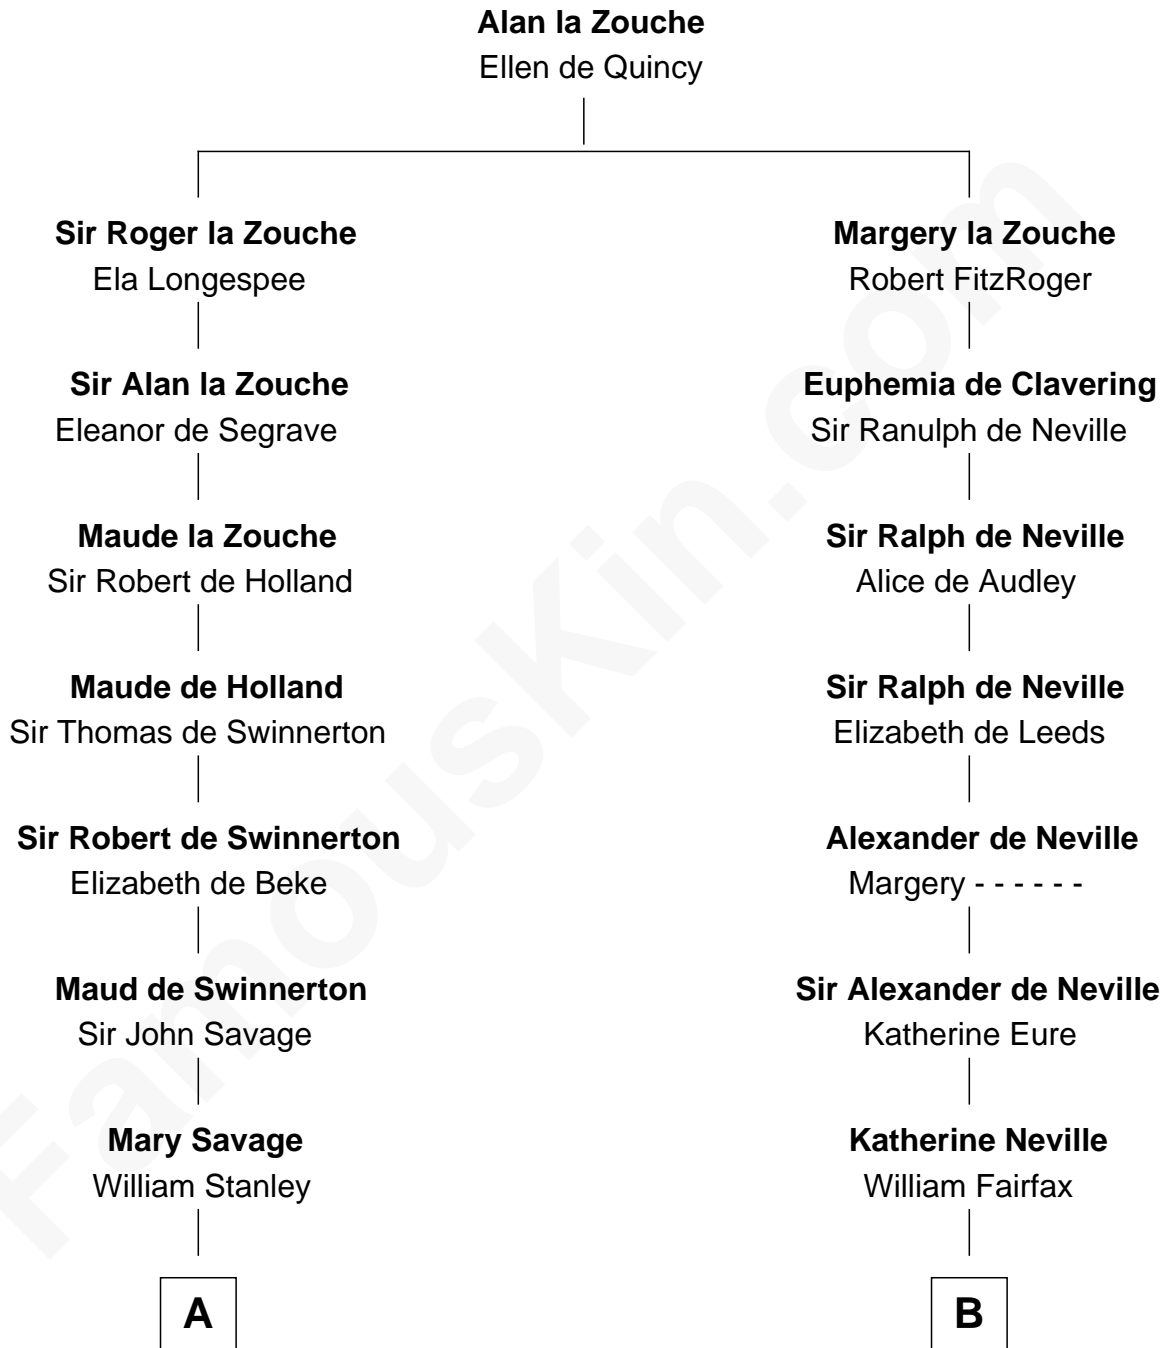

FamousKin.com

Relationship Chart of

Henry Lloyd

40th Governor of Maryland

17th cousin 3 times removed of

Harriet Martineau

Author of *The Hour and the Man*

C

—
Elizabeth Tayloe
Col. Edward Lloyd

—
Col. Edward Lloyd
Sally Scott Murray

—
Daniel Lloyd
Catherine Henry

—
Henry Lloyd
40th Governor of Maryland

FamousKin.com