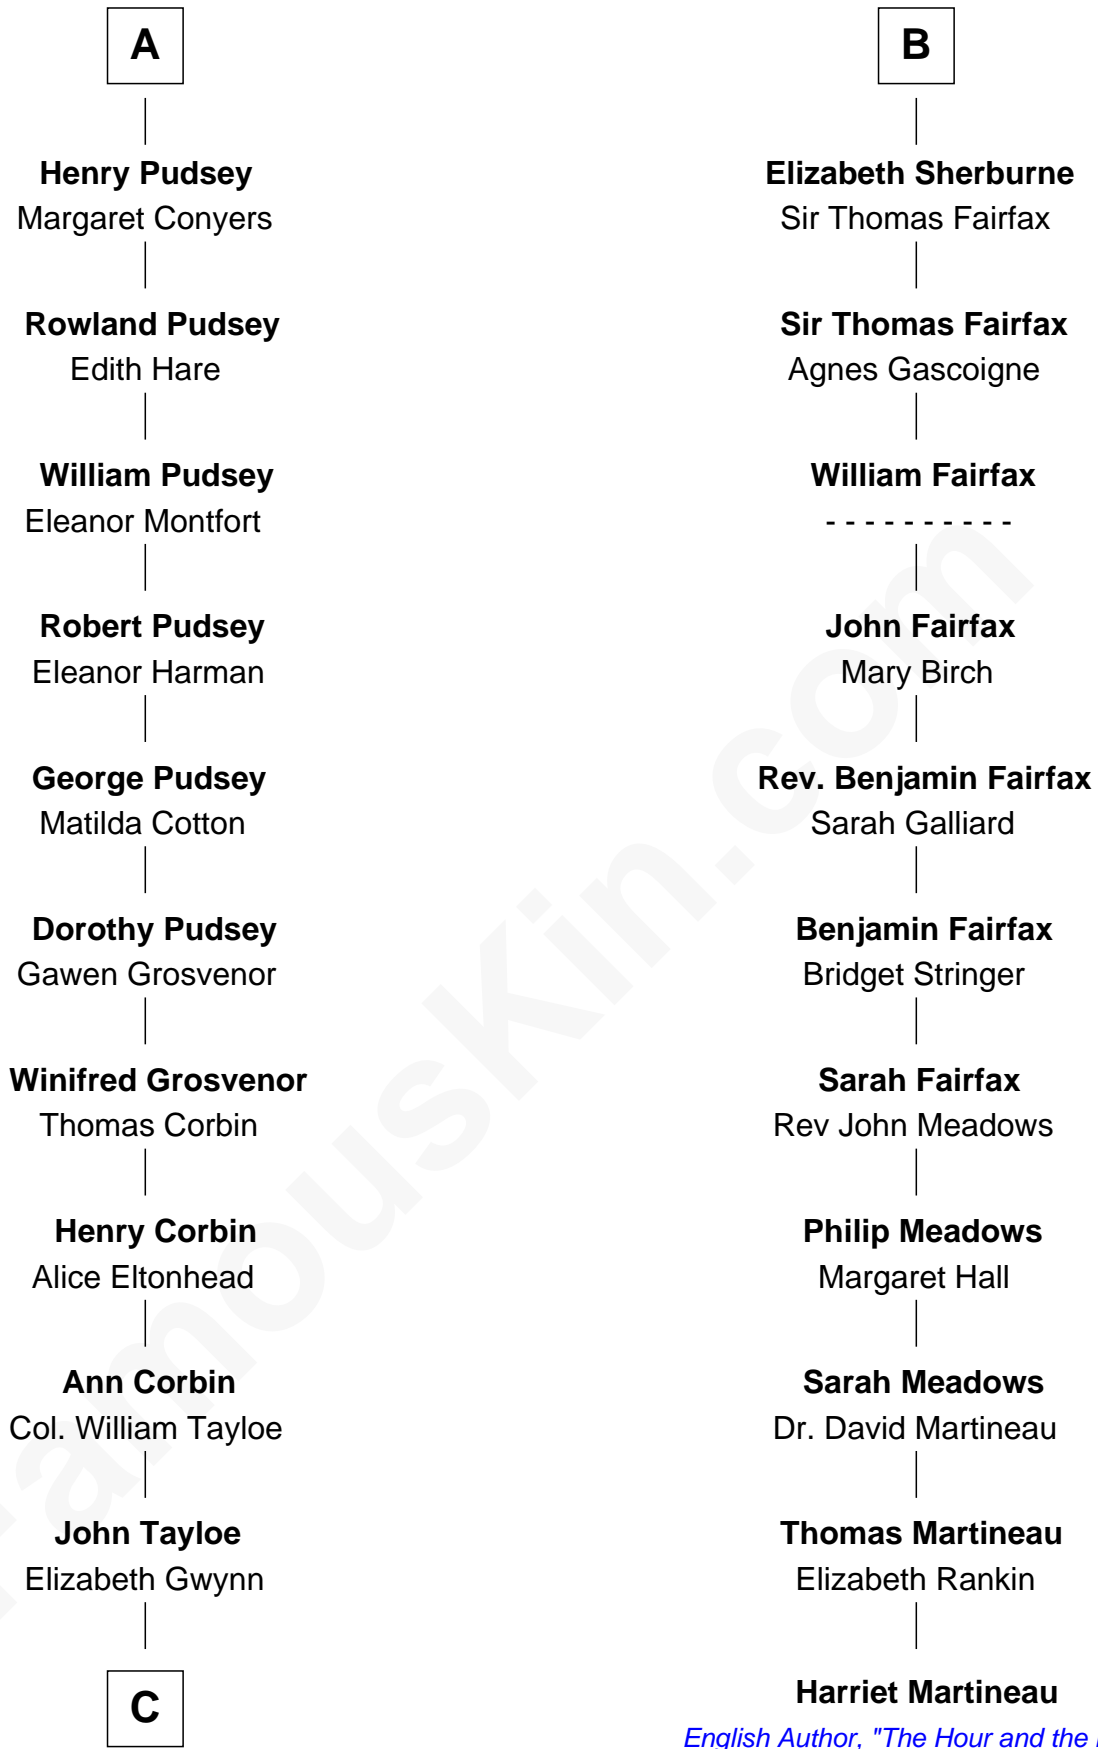

FamousKin.com

Relationship Chart of

Henry Lloyd

40th Governor of Maryland

17th cousin 4 times removed of

Harriet Martineau

Author of *The Hour and the Man*

C

John Tayloe
Rebecca Plater

Elizabeth Tayloe
Col. Edward Lloyd

Col. Edward Lloyd
Sally Scott Murray

Daniel Lloyd
Catherine Henry

Henry Lloyd
40th Governor of Maryland

FamousKin.com