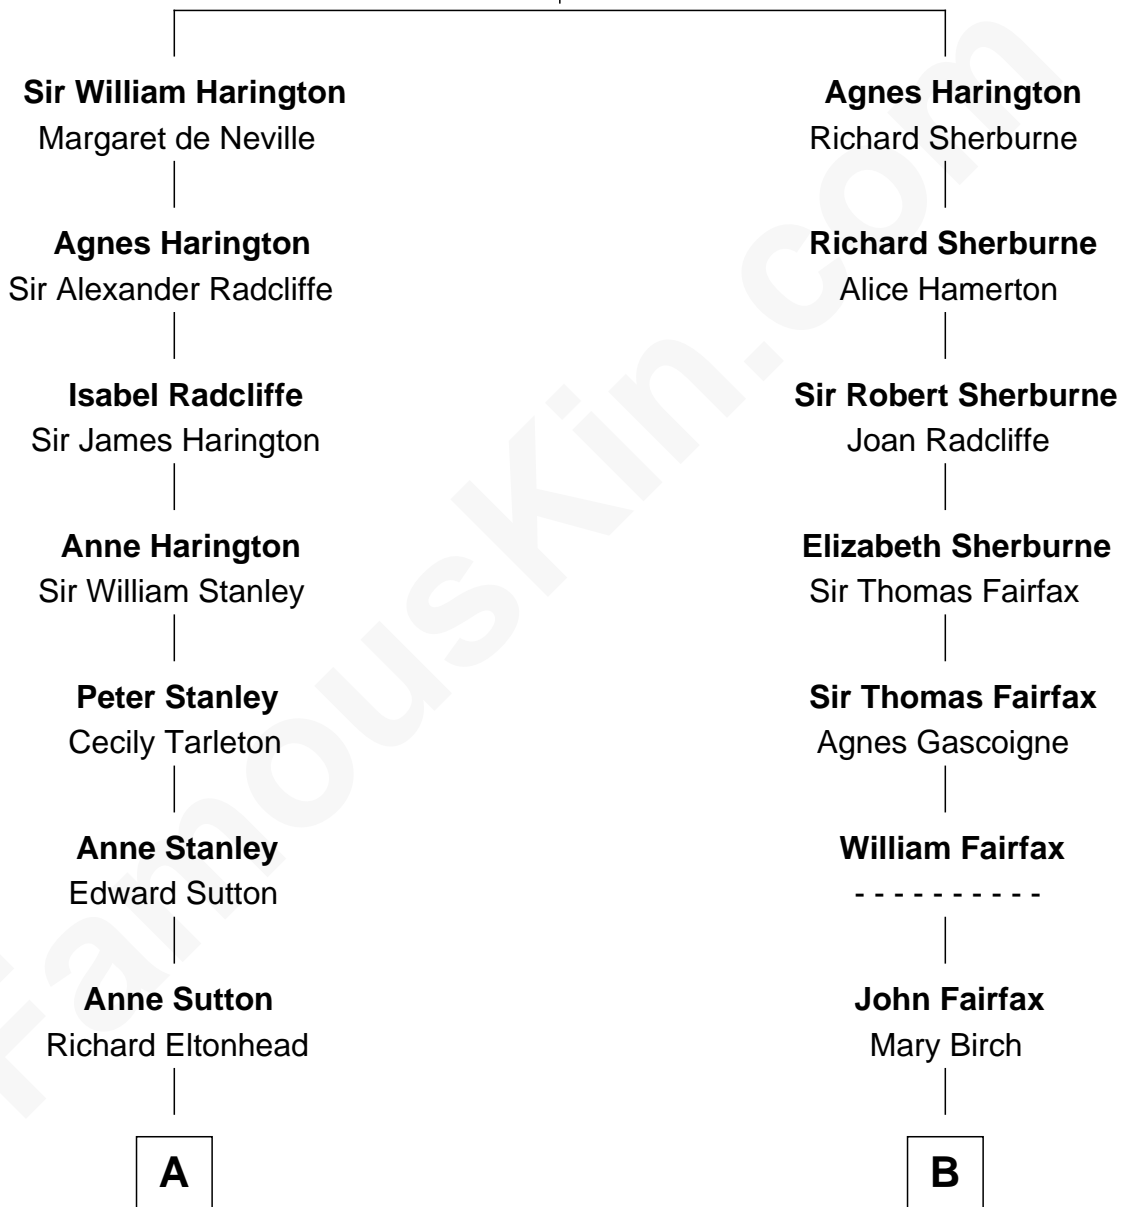

FamousKin.com

Relationship Chart of

Henry Lloyd

40th Governor of Maryland

13th cousin 1 time removed of

Harriet Martineau

Author of *The Hour and the Man*

Sir Nicholas Harington

Isabel English

A

Alice Eltonhead

Henry Corbin

Ann Corbin

Col. William Tayloe

John Tayloe

Elizabeth Gwynn