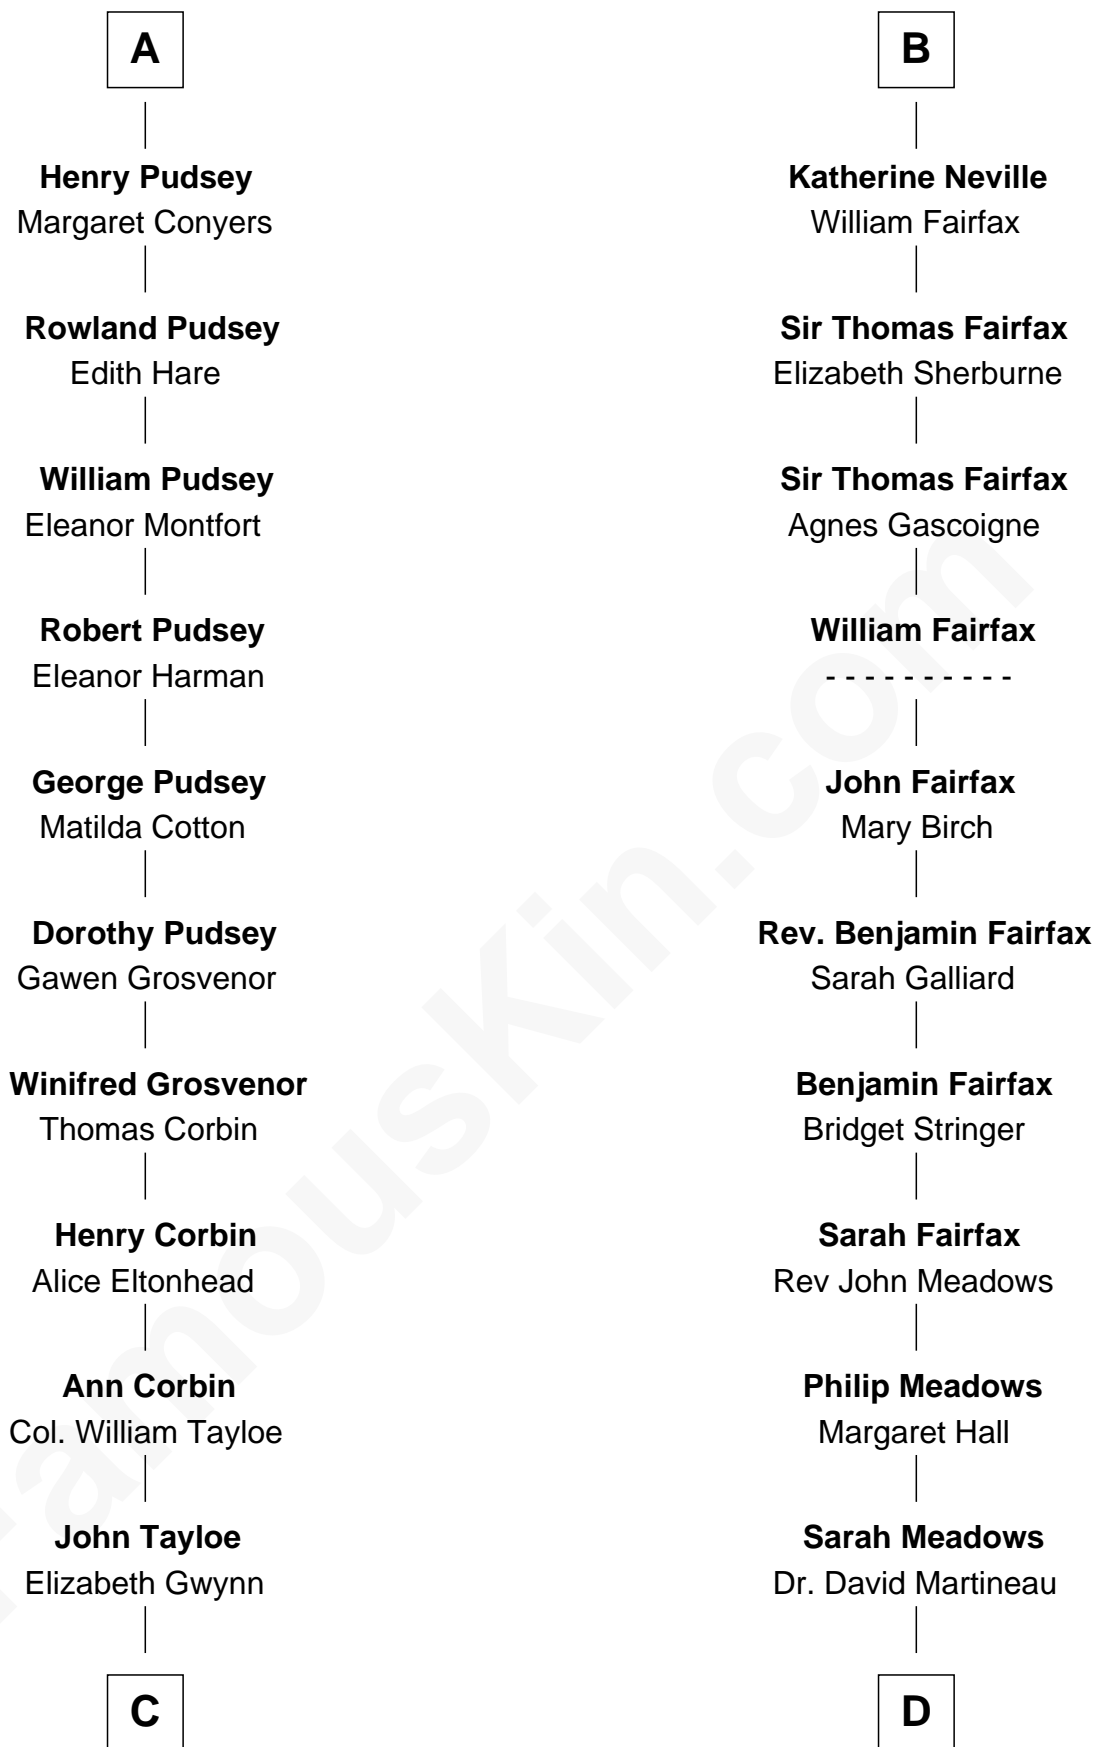

FamousKin.com

Relationship Chart of

Henry Lloyd

40th Governor of Maryland

18th cousin 3 times removed of

Harriet Martineau

Author of *The Hour and the Man*

John Fitz Robert

Roger FitzJohn

Isabel - - - - -

Robert FitzRoger

Margery la Zouche

Euphemia de Clavering

Sir Ranulph de Neville

Sir Ralph de Neville

Alice de Audley

Sir Ralph de Neville

Elizabeth de Leeds

Alexander de Neville

Margery - - - - -

Sir Alexander de Neville

Katherine Eure

B

C

John Tayloe
Rebecca Plater

Elizabeth Tayloe
Col. Edward Lloyd

Col. Edward Lloyd
Sally Scott Murray

Daniel Lloyd
Catherine Henry

Henry Lloyd
40th Governor of Maryland

D

Thomas Martineau
Elizabeth Rankin

Harriet Martineau
English Author, "The Hour and the Man"