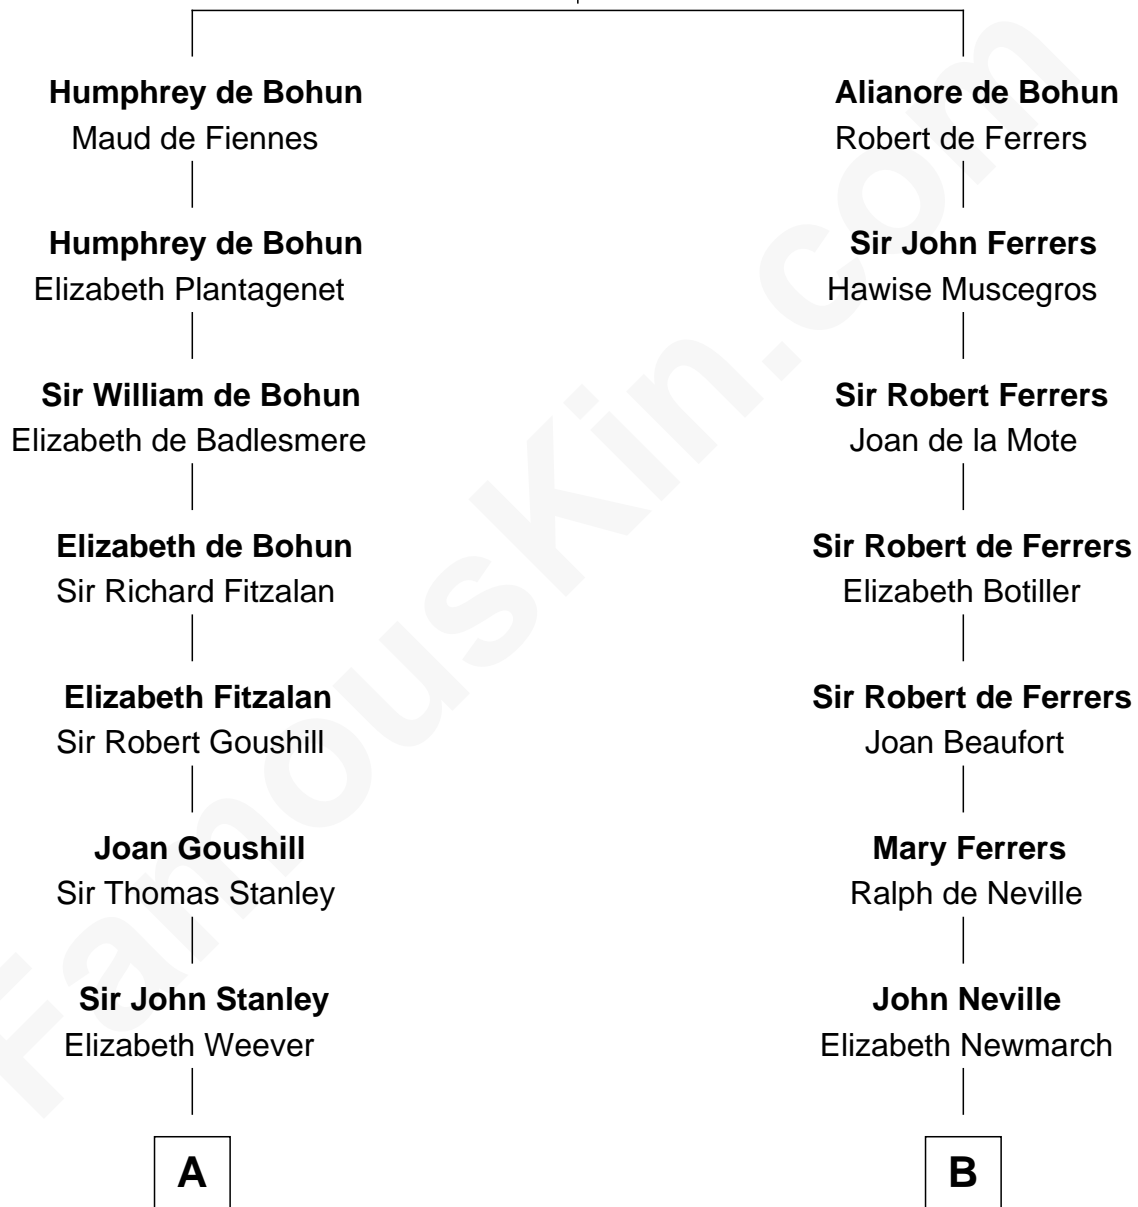

## Relationship Chart of

### Henry Lloyd

40th Governor of Maryland

18th cousin 1 time removed of

**Harriet Martineau**

Author of *The Hour and the Man*

**Sir Humphrey de Bohun**

Eleanor de Braiose

**C**

**Col. Edward Lloyd**  
Sally Scott Murray

**Daniel Lloyd**  
Catherine Henry

**Henry Lloyd**  
*40th Governor of Maryland*

**D**

**Thomas Martineau**  
Elizabeth Rankin

**Harriet Martineau**  
*English Author, "The Hour and the Man"*