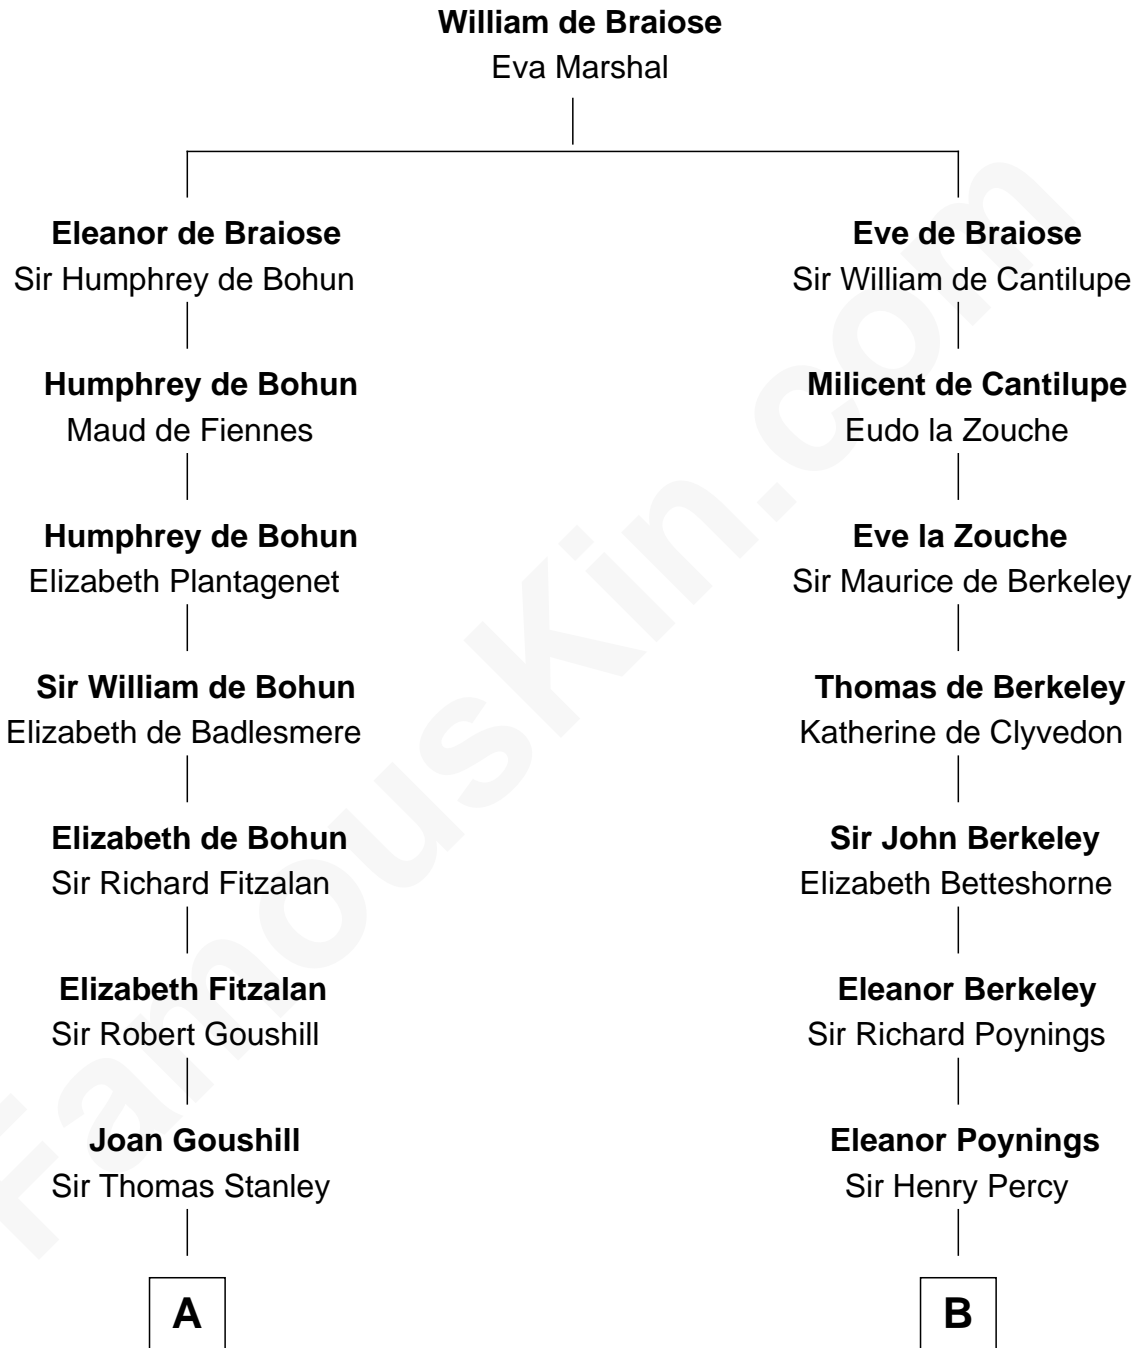

FamousKin.com

Relationship Chart of

Henry Lloyd

40th Governor of Maryland

17th cousin 3 times removed of

Harriet Martineau

Author of *The Hour and the Man*

C

Col. Edward Lloyd

Elizabeth Tayloe

Col. Edward Lloyd

Sally Scott Murray

Daniel Lloyd

Catherine Henry

Henry Lloyd

40th Governor of Maryland