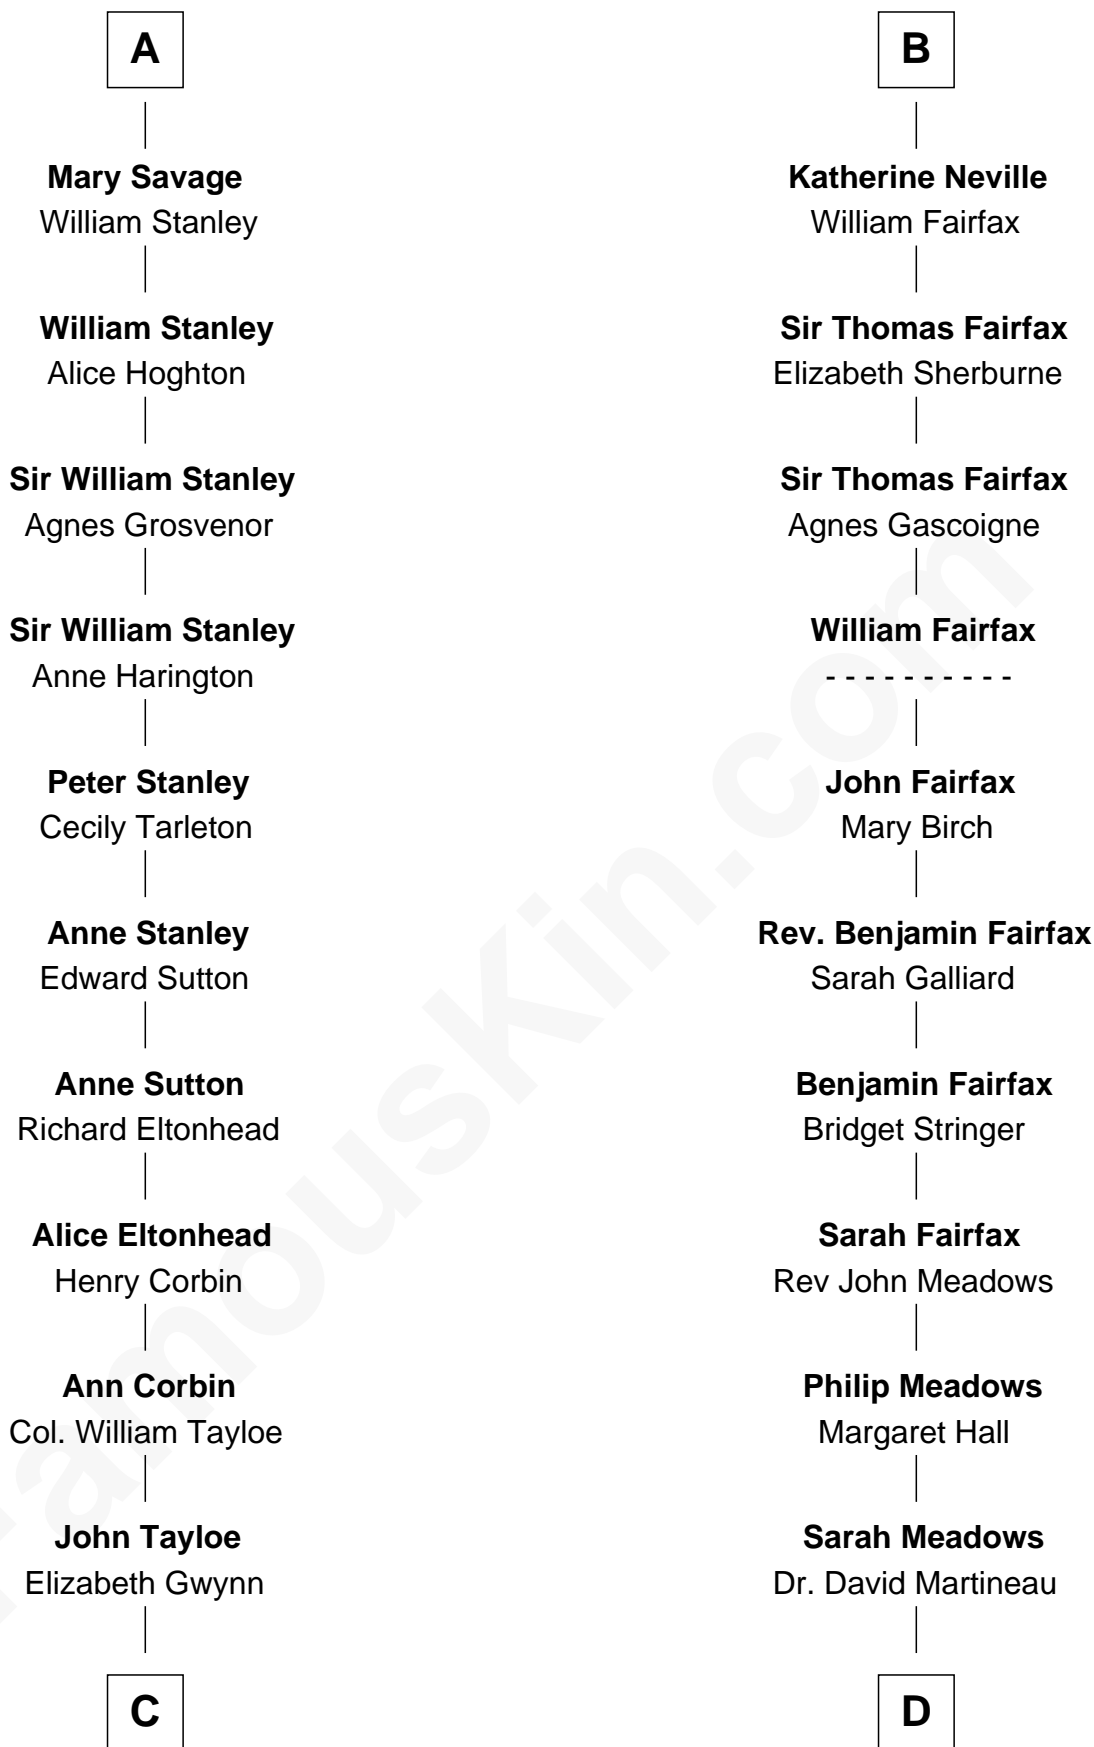

FamousKin.com

Relationship Chart of

Henry Lloyd

40th Governor of Maryland

18th cousin 3 times removed of

Harriet Martineau

Author of *The Hour and the Man*

Sir William Longespee

Ela of Salisbury

Stephen Longespee
Emmeline de Ridelisford

Ela Longespee
Sir Roger la Zouche

Sir Alan la Zouche
Eleanor de Segrave

Maude la Zouche
Sir Robert de Holland

Maude de Holland
Sir Thomas de Swinerton

Sir Robert de Swinerton
Elizabeth de Beke

Maud de Swinerton
Sir John Savage

A

William Longespee
Idoine de Camville

Ela Longespee
Sir James de Audley

Sir Hugh I de Audley
Iseult de Mortimer

Alice de Audley
Sir Ralph de Neville

Sir Ralph de Neville
Elizabeth de Leeds

Alexander de Neville
Margery - - - - -

Sir Alexander de Neville
Katherine Eure

B

C

John Tayloe
Rebecca Plater

Elizabeth Tayloe
Col. Edward Lloyd

Col. Edward Lloyd
Sally Scott Murray