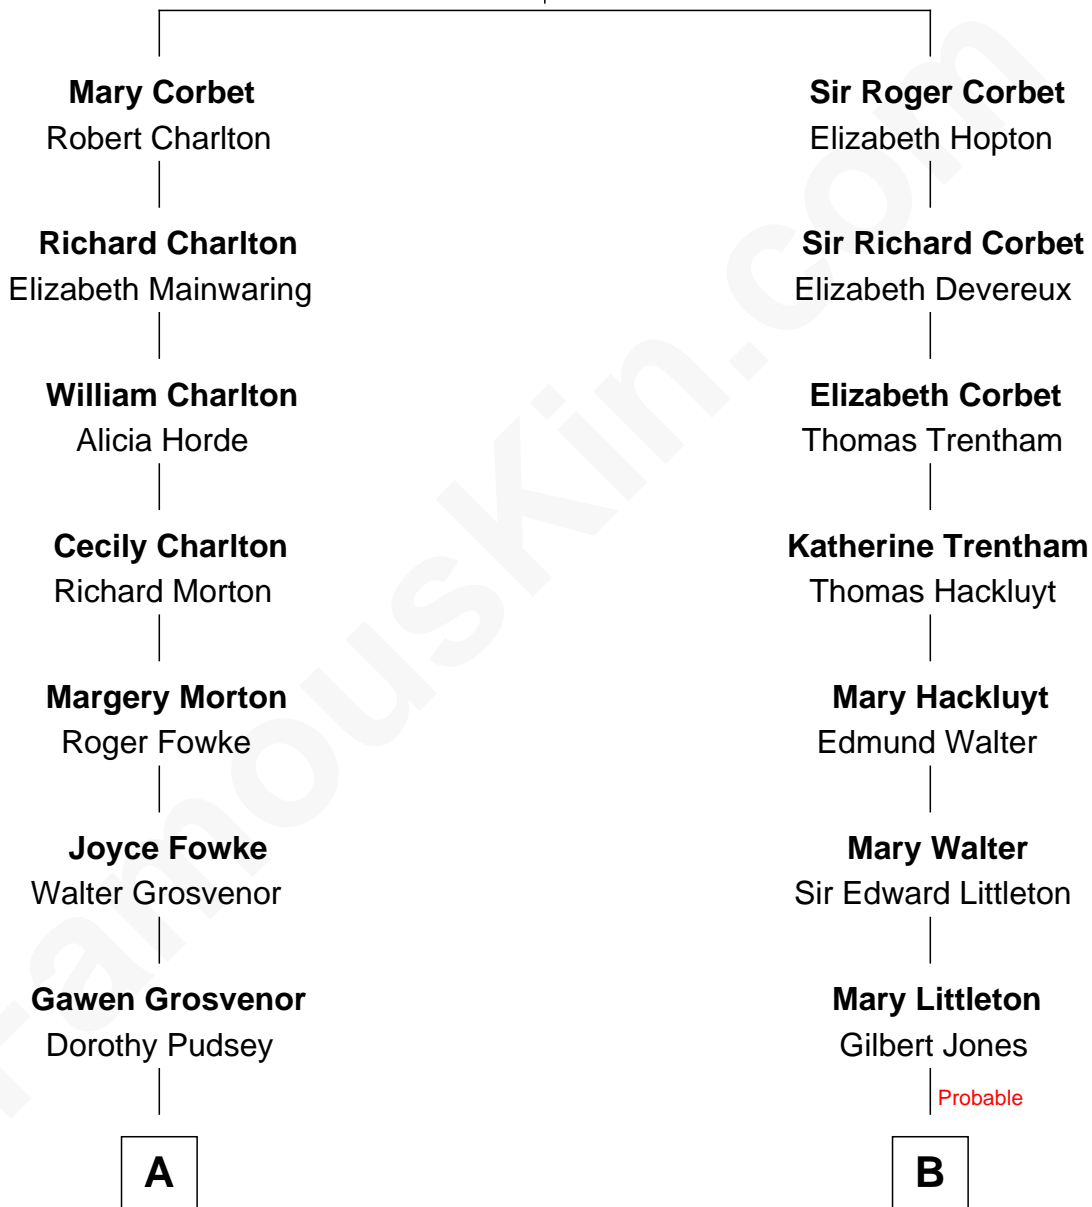

FamousKin.com

Relationship Chart of

Henry Lloyd

40th Governor of Maryland

15th cousin 3 times removed of

Mary Chapin Carpenter
Singer and Songwriter

Sir Robert Corbet
Margaret - - - - -

C

Chapin Carpenter
Mary Bowie Robertson

Mary Chapin Carpenter
Singer and Songwriter

FamousKin.com