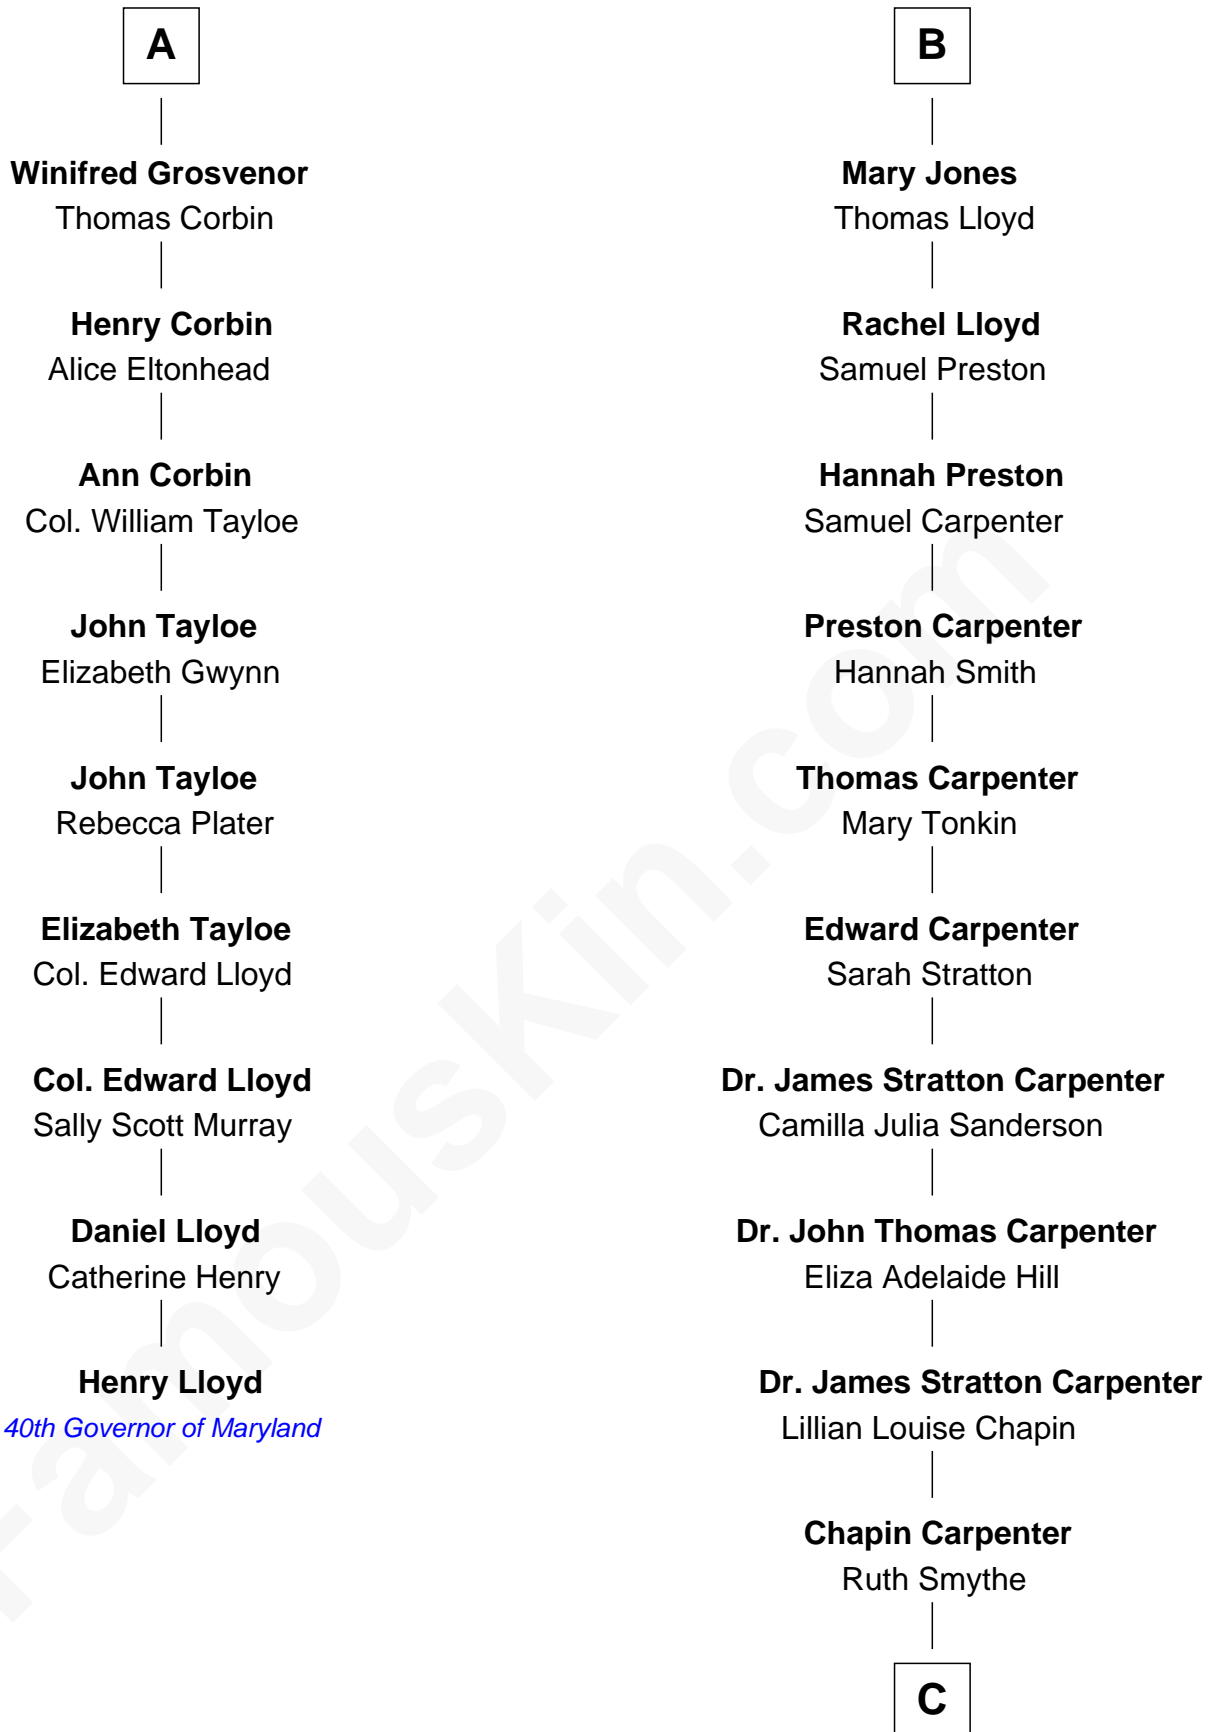

FamousKin.com

Relationship Chart of

Henry Lloyd

40th Governor of Maryland

15th cousin 3 times removed of

Mary Chapin Carpenter
Singer and Songwriter

Sir Robert Corbet
Margaret - - - - -

C

Chapin Carpenter
Mary Bowie Robertson

Mary Chapin Carpenter
Singer and Songwriter

FamousKin.com