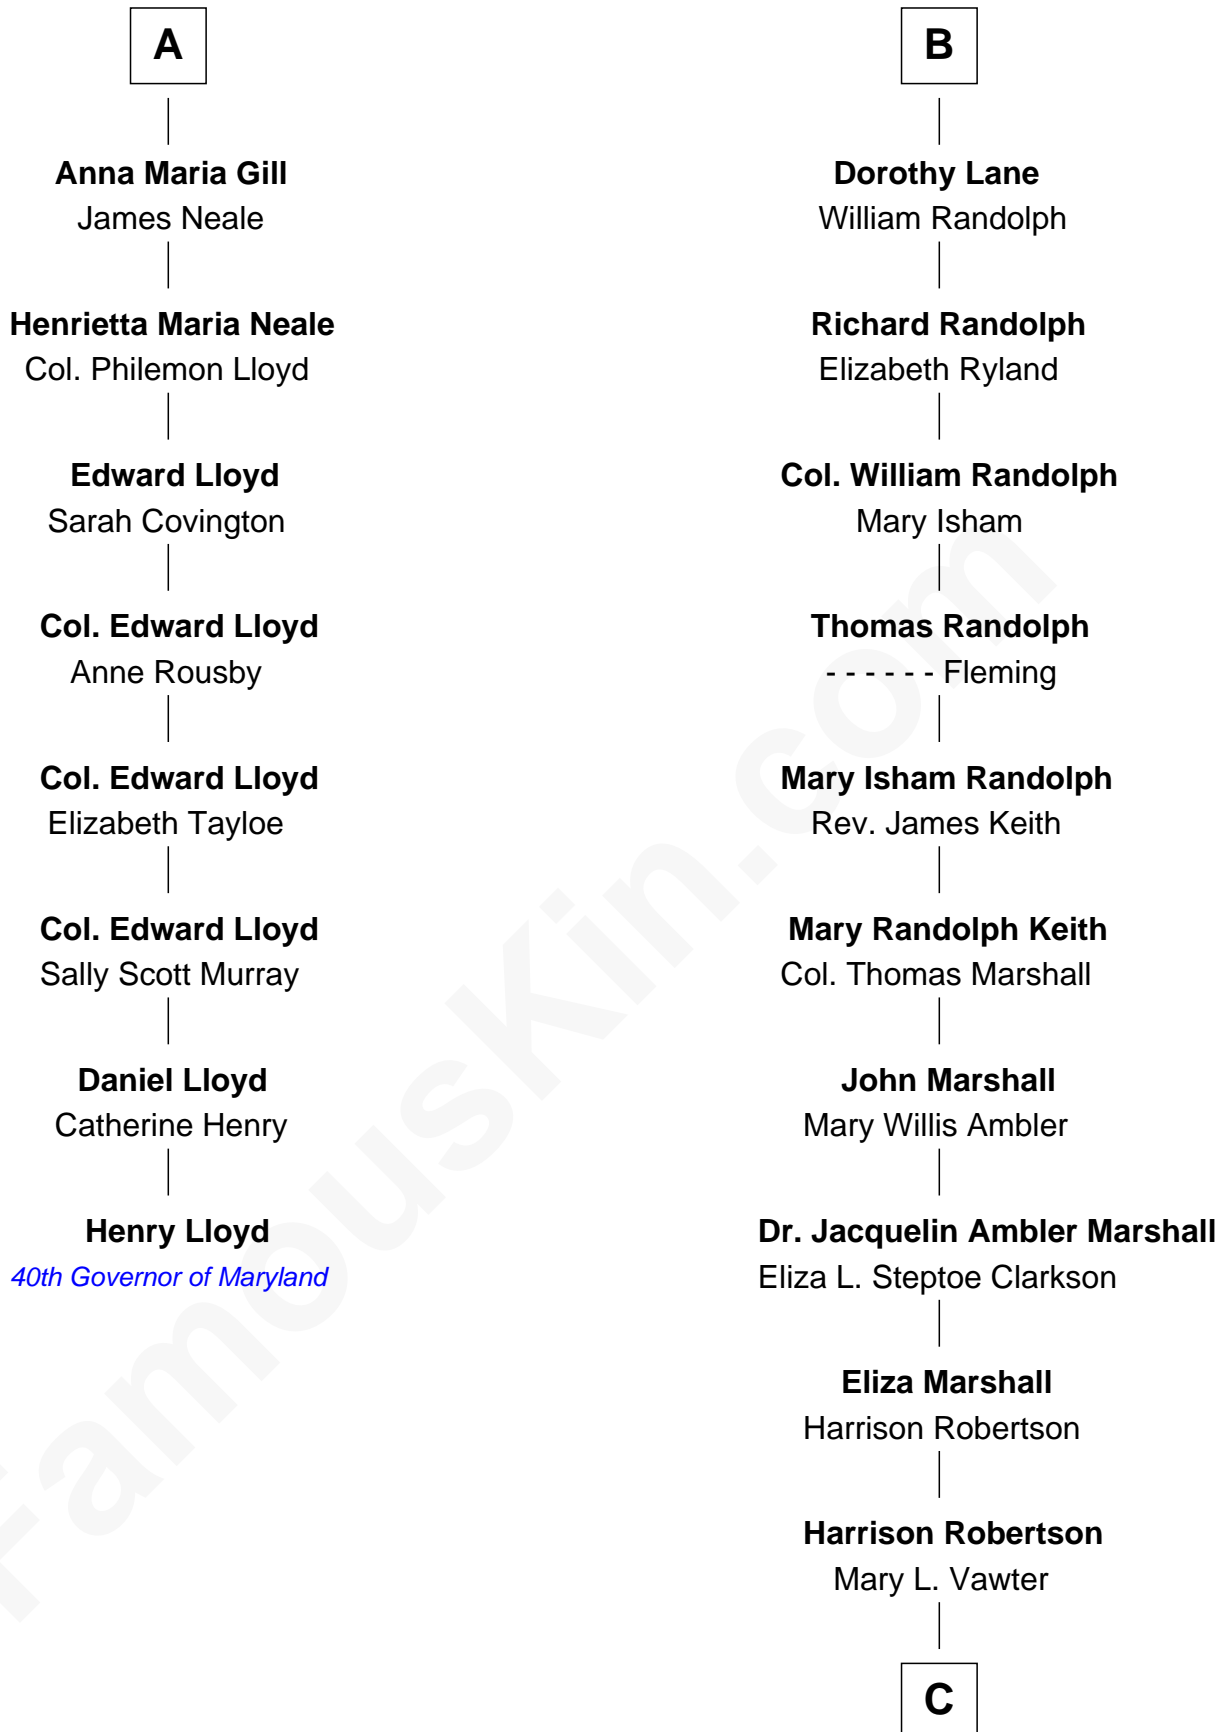

## Relationship Chart of

### Henry Lloyd

40th Governor of Maryland

14th cousin 5 times removed of

**Mary Chapin Carpenter**  
Singer and Songwriter

**C**

**Harrison Marshall Robertson**

Mary MacKenzie

**Mary Bowie Robertson**