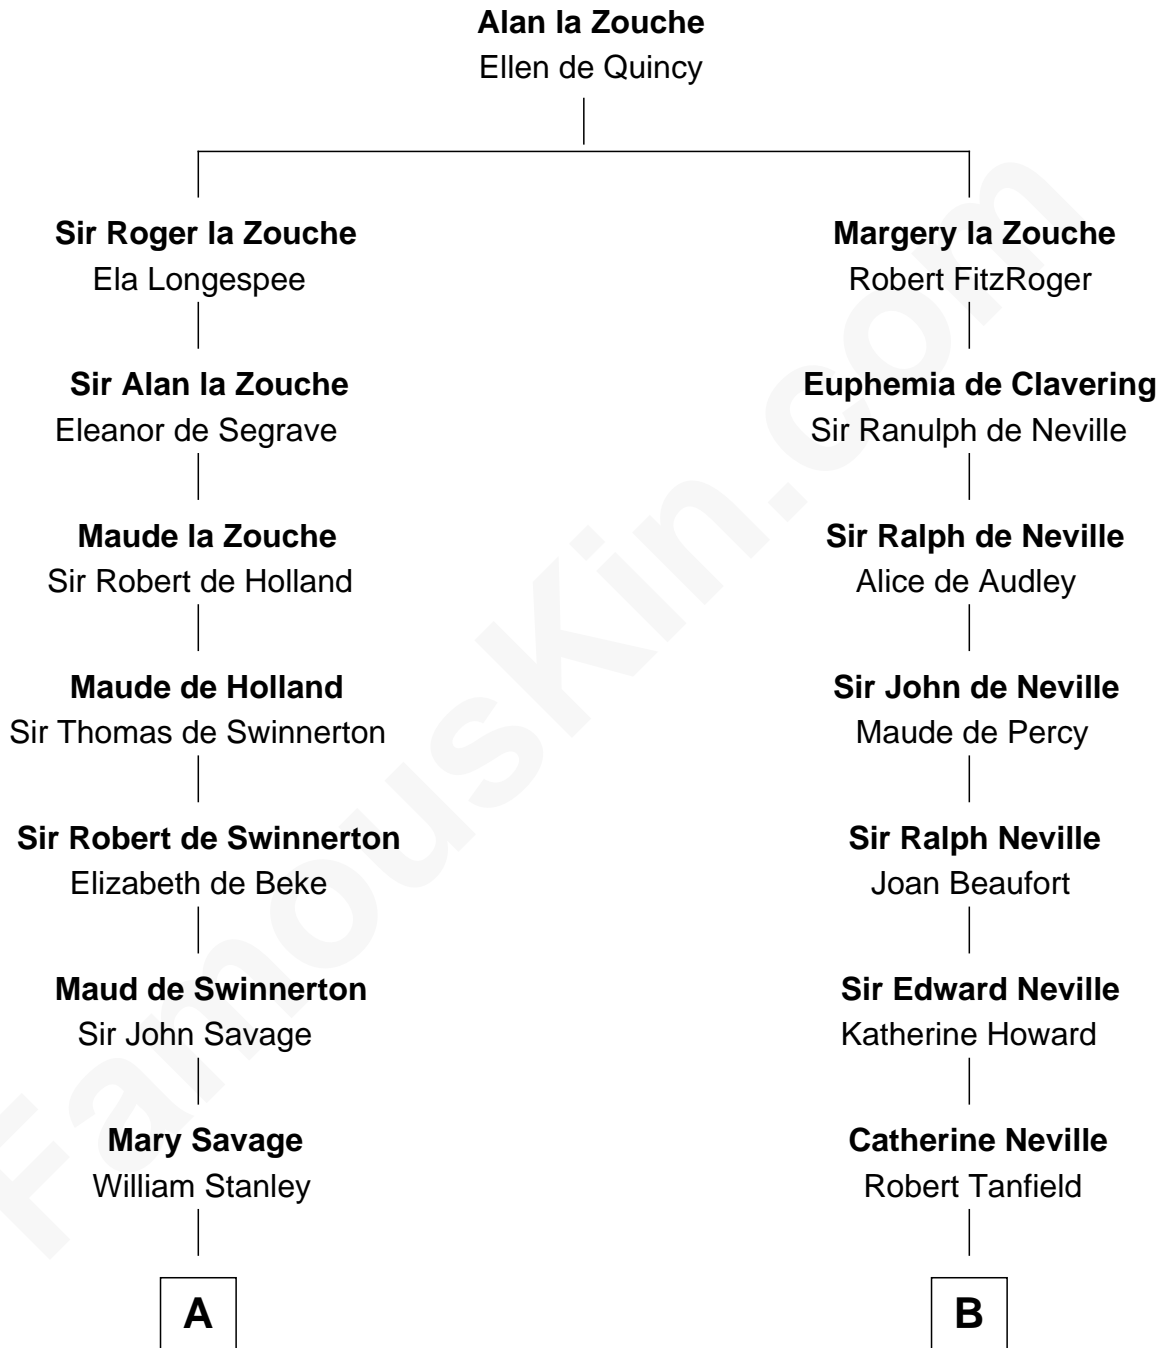

## Relationship Chart of

### Henry Lloyd

40th Governor of Maryland

17th cousin 3 times removed of

### John Marshall

4th Chief Justice of the U.S. Supreme Court

**C**

**Elizabeth Tayloe**  
Col. Edward Lloyd

**Col. Edward Lloyd**  
Sally Scott Murray

**Daniel Lloyd**  
Catherine Henry

**Henry Lloyd**  
*40th Governor of Maryland*