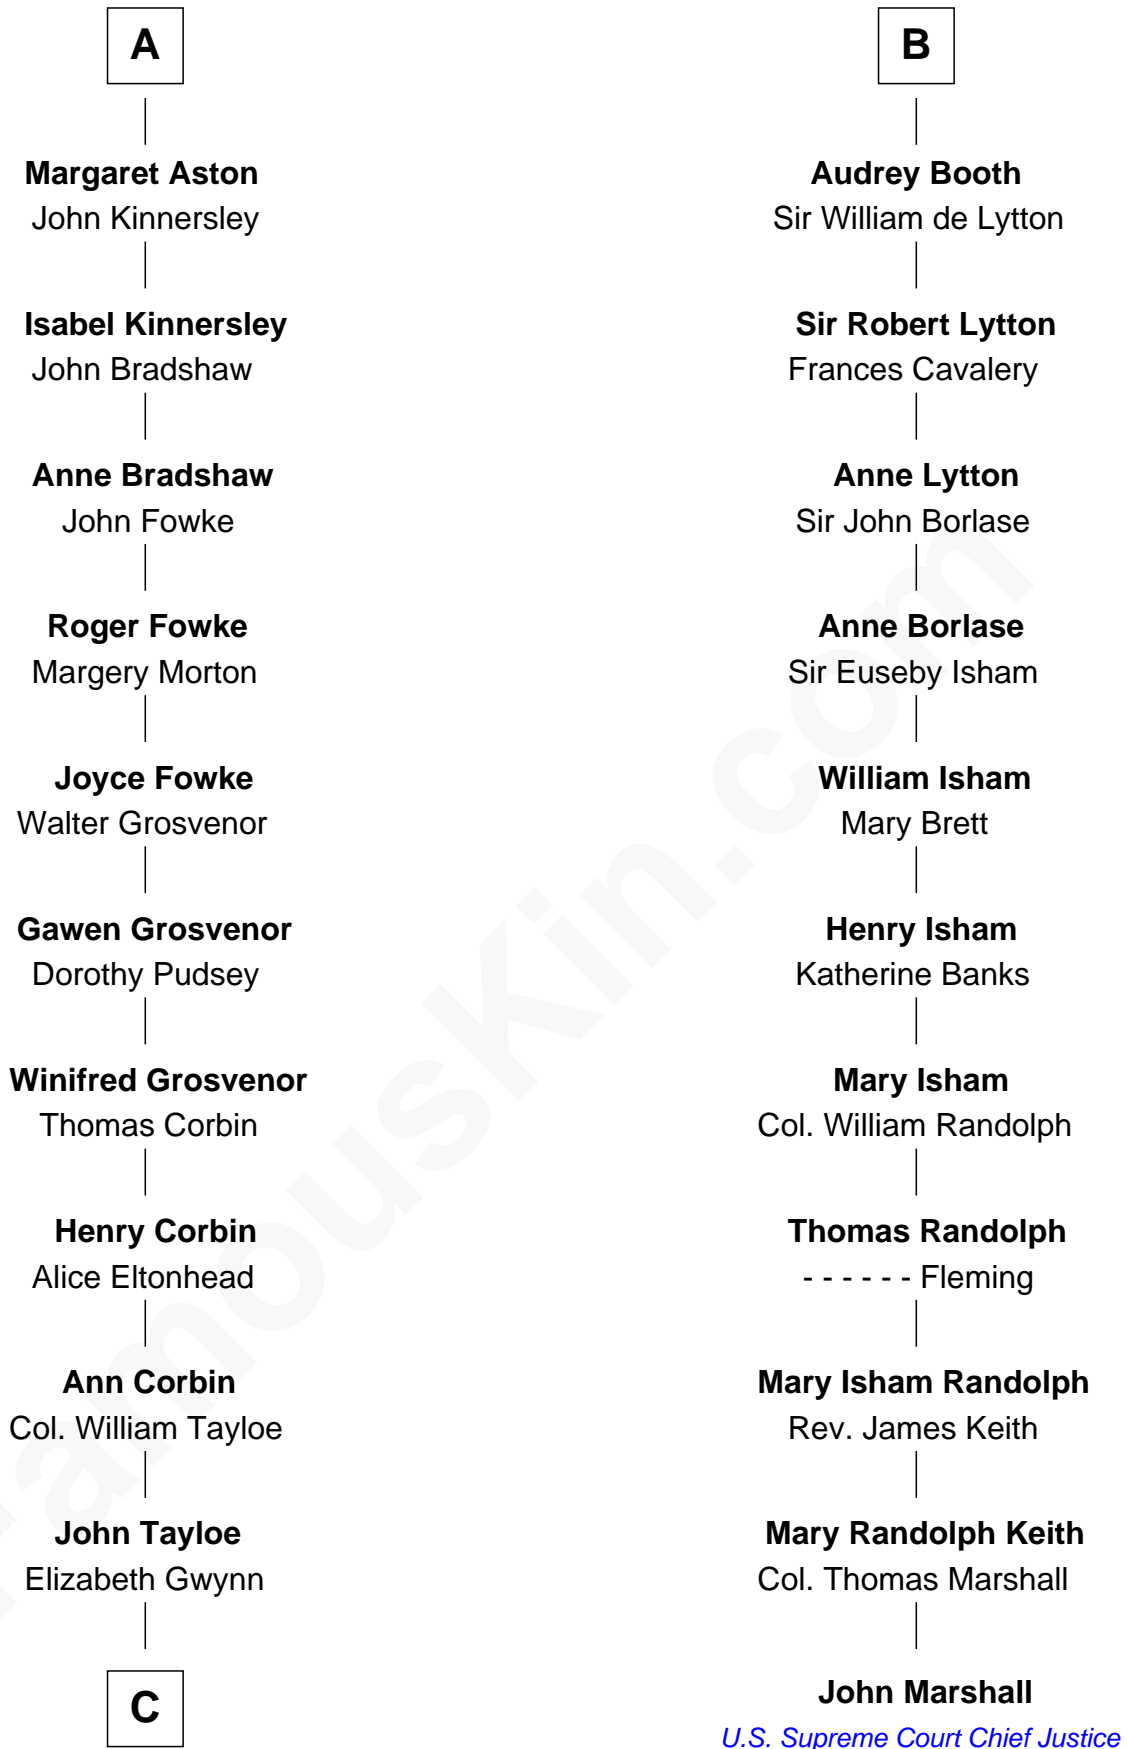

FamousKin.com

Relationship Chart of

Henry Lloyd

40th Governor of Maryland

17th cousin 4 times removed of

John Marshall

4th Chief Justice of the U.S. Supreme Court

C

—
John Tayloe

Rebecca Plater

—
Elizabeth Tayloe

Col. Edward Lloyd

—
Col. Edward Lloyd

Sally Scott Murray

—
Daniel Lloyd

Catherine Henry