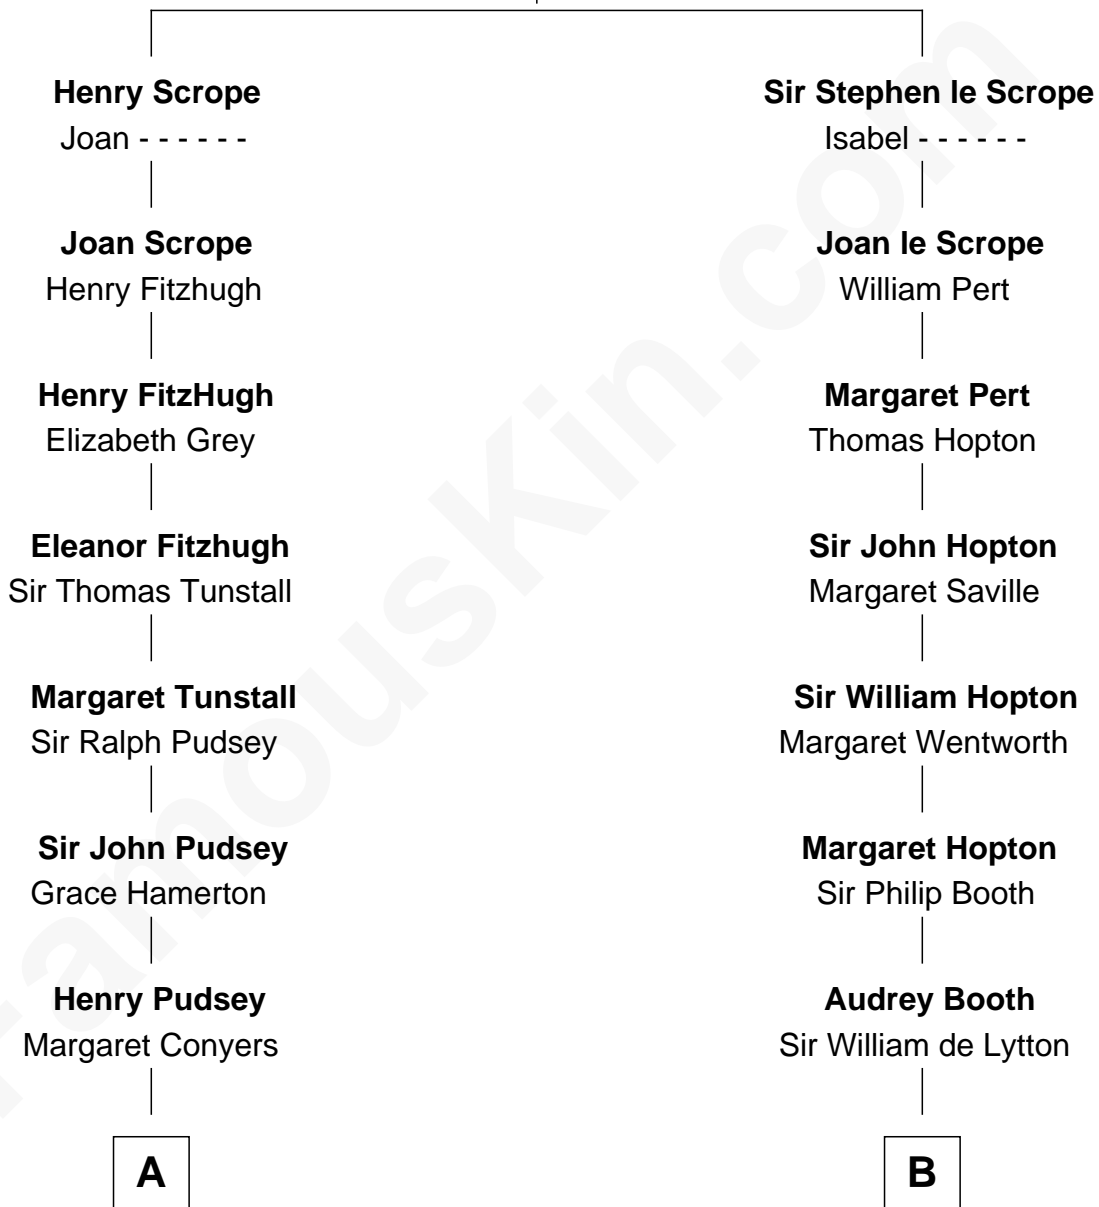

FamousKin.com
Relationship Chart of
Henry Lloyd

40th Governor of Maryland

16th cousin 4 times removed of

John Marshall

4th Chief Justice of the U.S. Supreme Court

Sir Geoffrey le Scrope

Ivetta de Ros

C

Elizabeth Tayloe
Col. Edward Lloyd

Col. Edward Lloyd
Sally Scott Murray

Daniel Lloyd
Catherine Henry

Henry Lloyd
40th Governor of Maryland

FamousKin.com