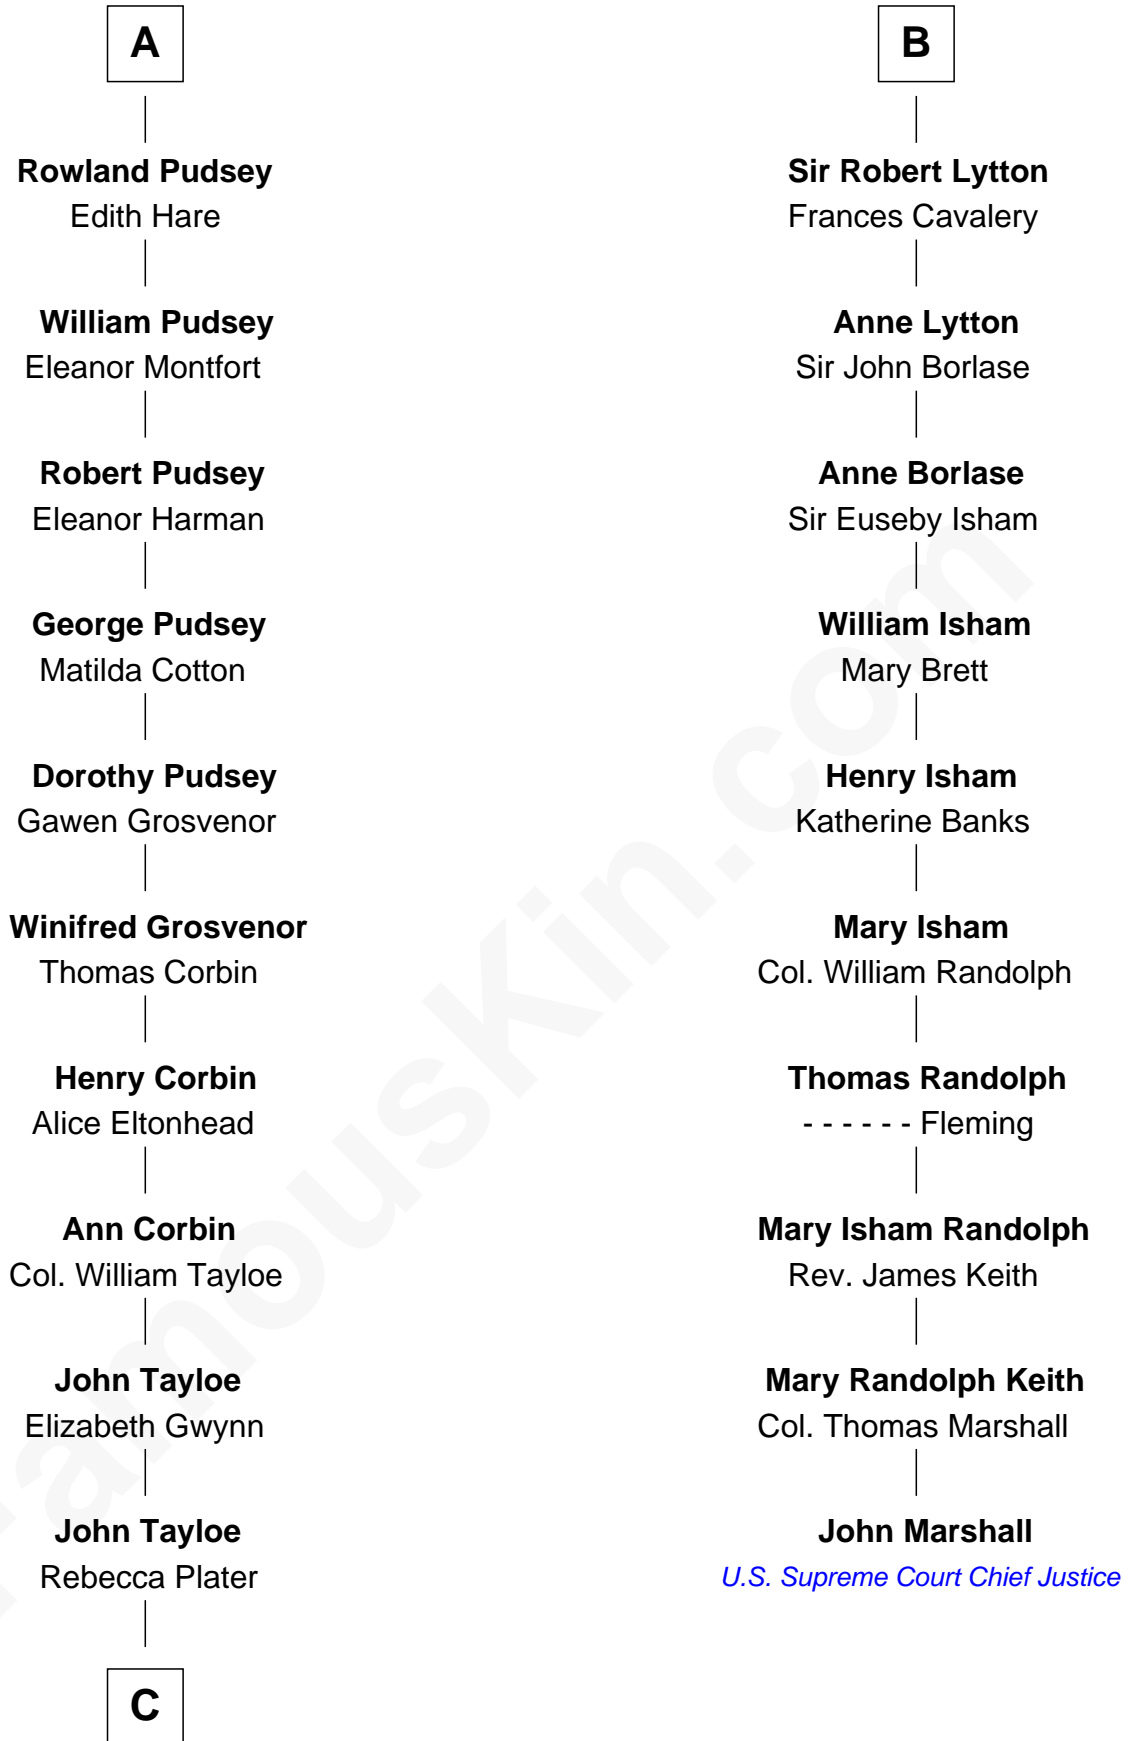

FamousKin.com
Relationship Chart of
Henry Lloyd

40th Governor of Maryland

16th cousin 4 times removed of

John Marshall

4th Chief Justice of the U.S. Supreme Court

Sir Geoffrey le Scrope

Ivetta de Ros

C

Elizabeth Tayloe
Col. Edward Lloyd

Col. Edward Lloyd
Sally Scott Murray

Daniel Lloyd
Catherine Henry

Henry Lloyd
40th Governor of Maryland

FamousKin.com