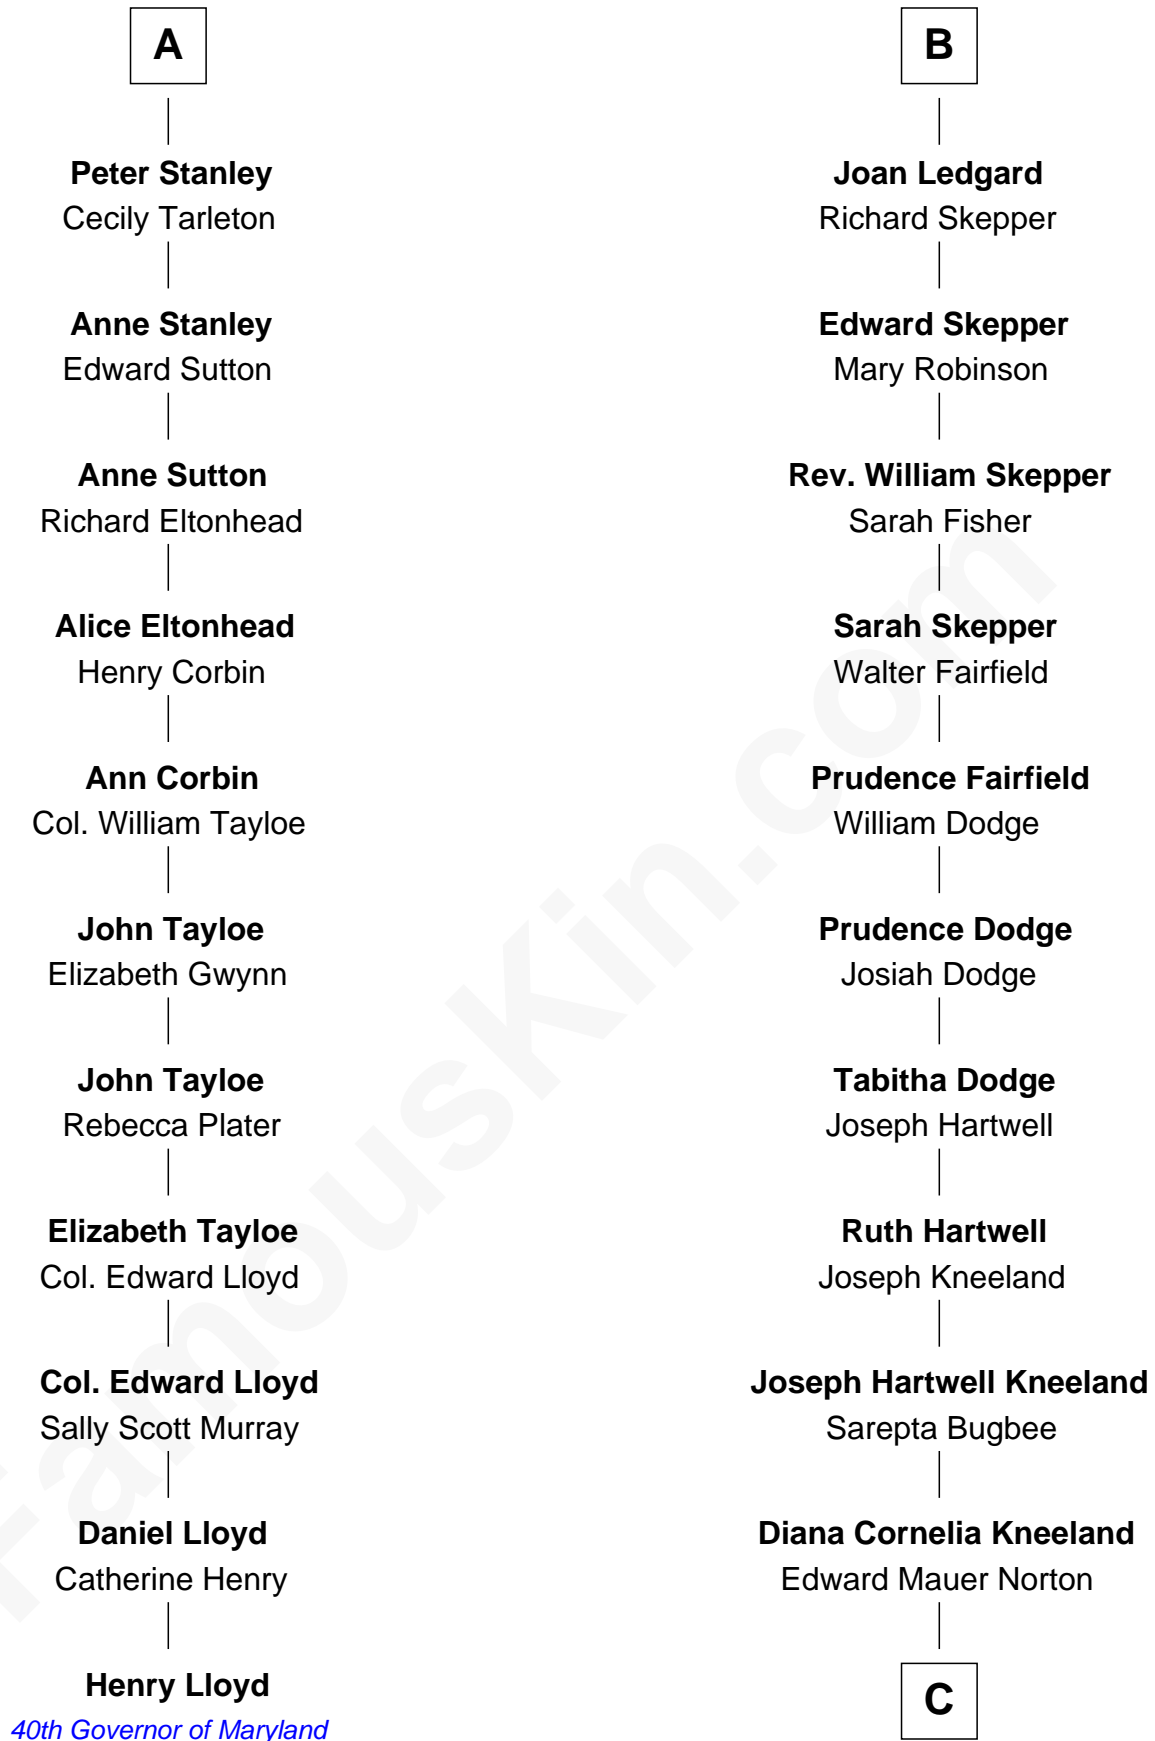

FamousKin.com Relationship Chart of

Henry Lloyd

40th Governor of Maryland

17th cousin 4 times removed of

Edward Norton

Movie Actor

Ralph de Stafford

*with wife
Katherine de Hastang*

Michael de la Pole

Maud de Swinnerton

Sir John Savage

Isabel de la Pole

Thomas Morley

Mary Savage

William Stanley

Anne Morley

Joan de la See

Sir William Stanley

Anne Harington

Isabel Hildyard

Ralph Legard

A

B

C

Seneca Hughes Norton

Josephine E. Weis

Edward Mower Norton

Alice C. Baals

Edward Mower Norton

Betty Kent Harrison

Edward Mower Norton

Lydia Robinson Rouse