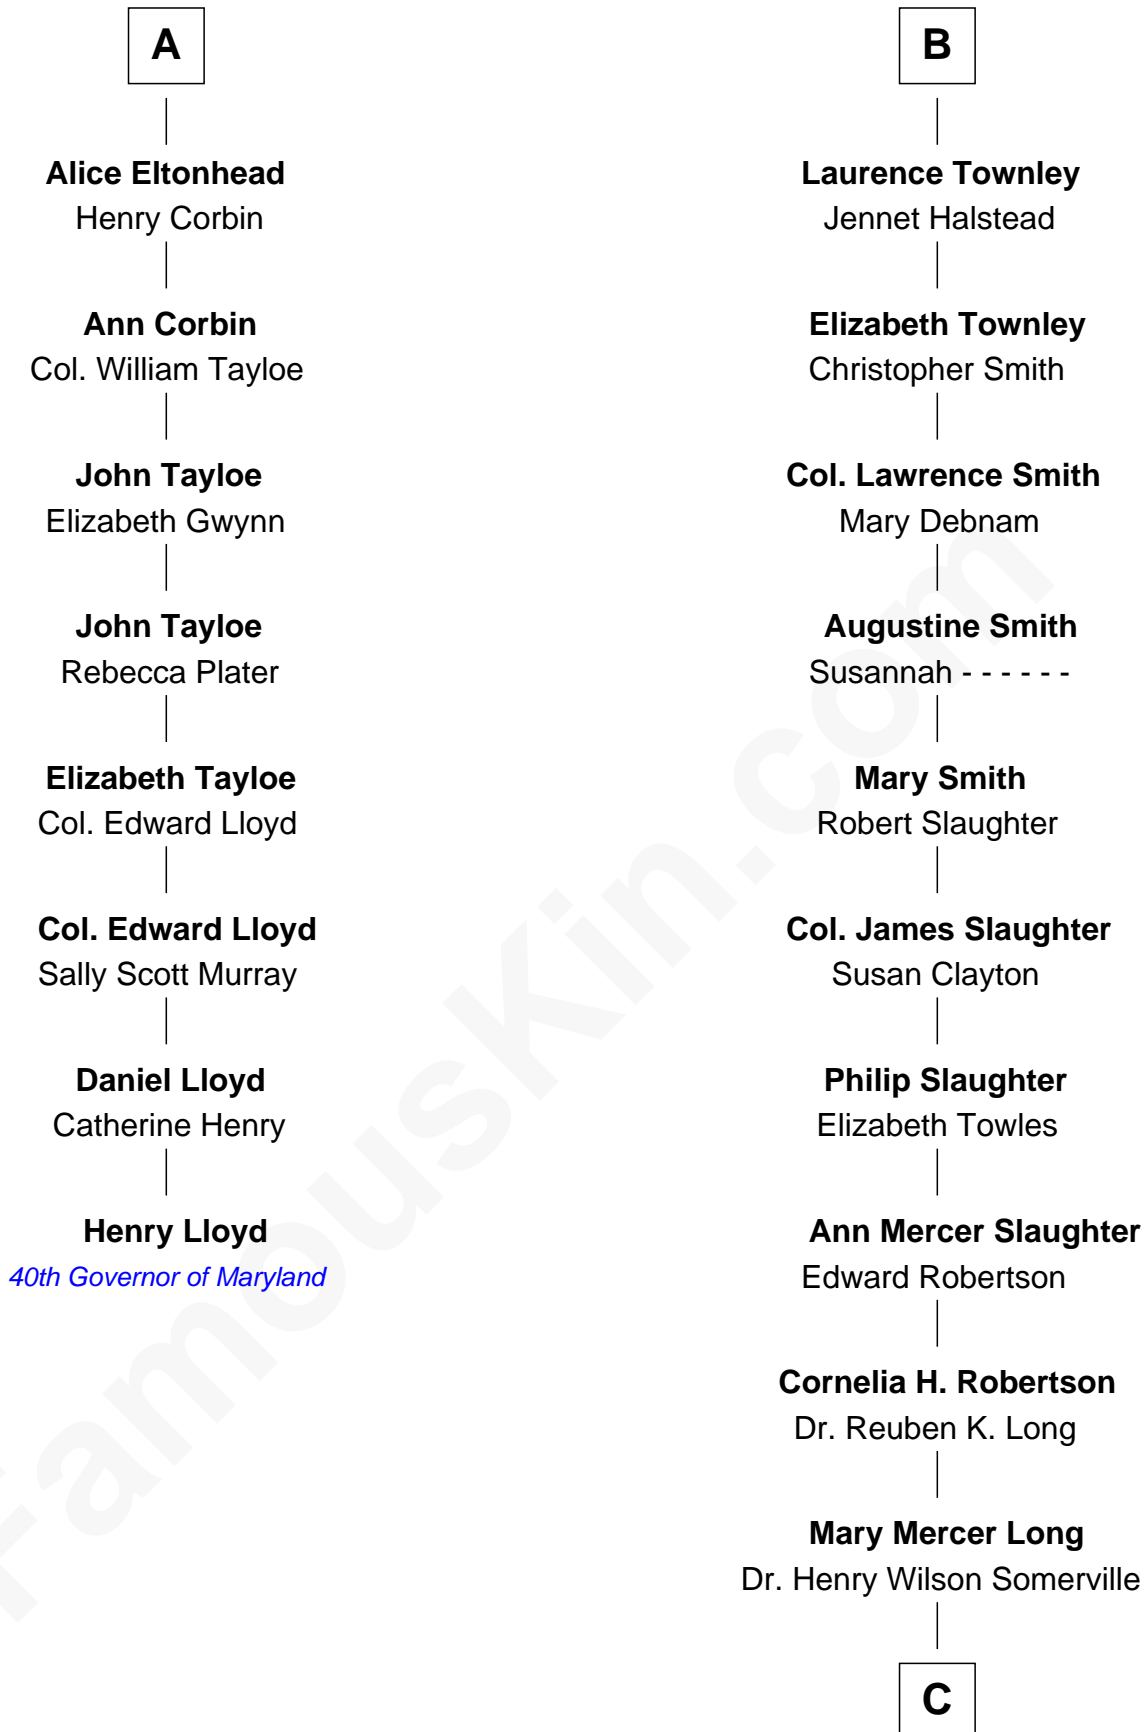

FamousKin.com Relationship Chart of

Henry Lloyd

40th Governor of Maryland

14th cousin 6 times removed of

Edward Norton

Movie Actor

Sir Nicholas Harington

Isabel English

Sir William Harington

Margaret de Neville

Agnes Harington

Sir Alexander Radcliffe

Isabel Radcliffe

Sir James Harington

Anne Harington

Sir William Stanley

Richard Sherburne

Richard Sherburne

Alice Hamerton

Isabel Sherburne

John Townley

Laurence Townley

Henry Townley

Laurence Townley

Hellen Hesketh

Laurence Townley

Margaret Hartley

B

C

Cornelia Long Somerville

Joseph Kent Harrison

Betty Kent Harrison