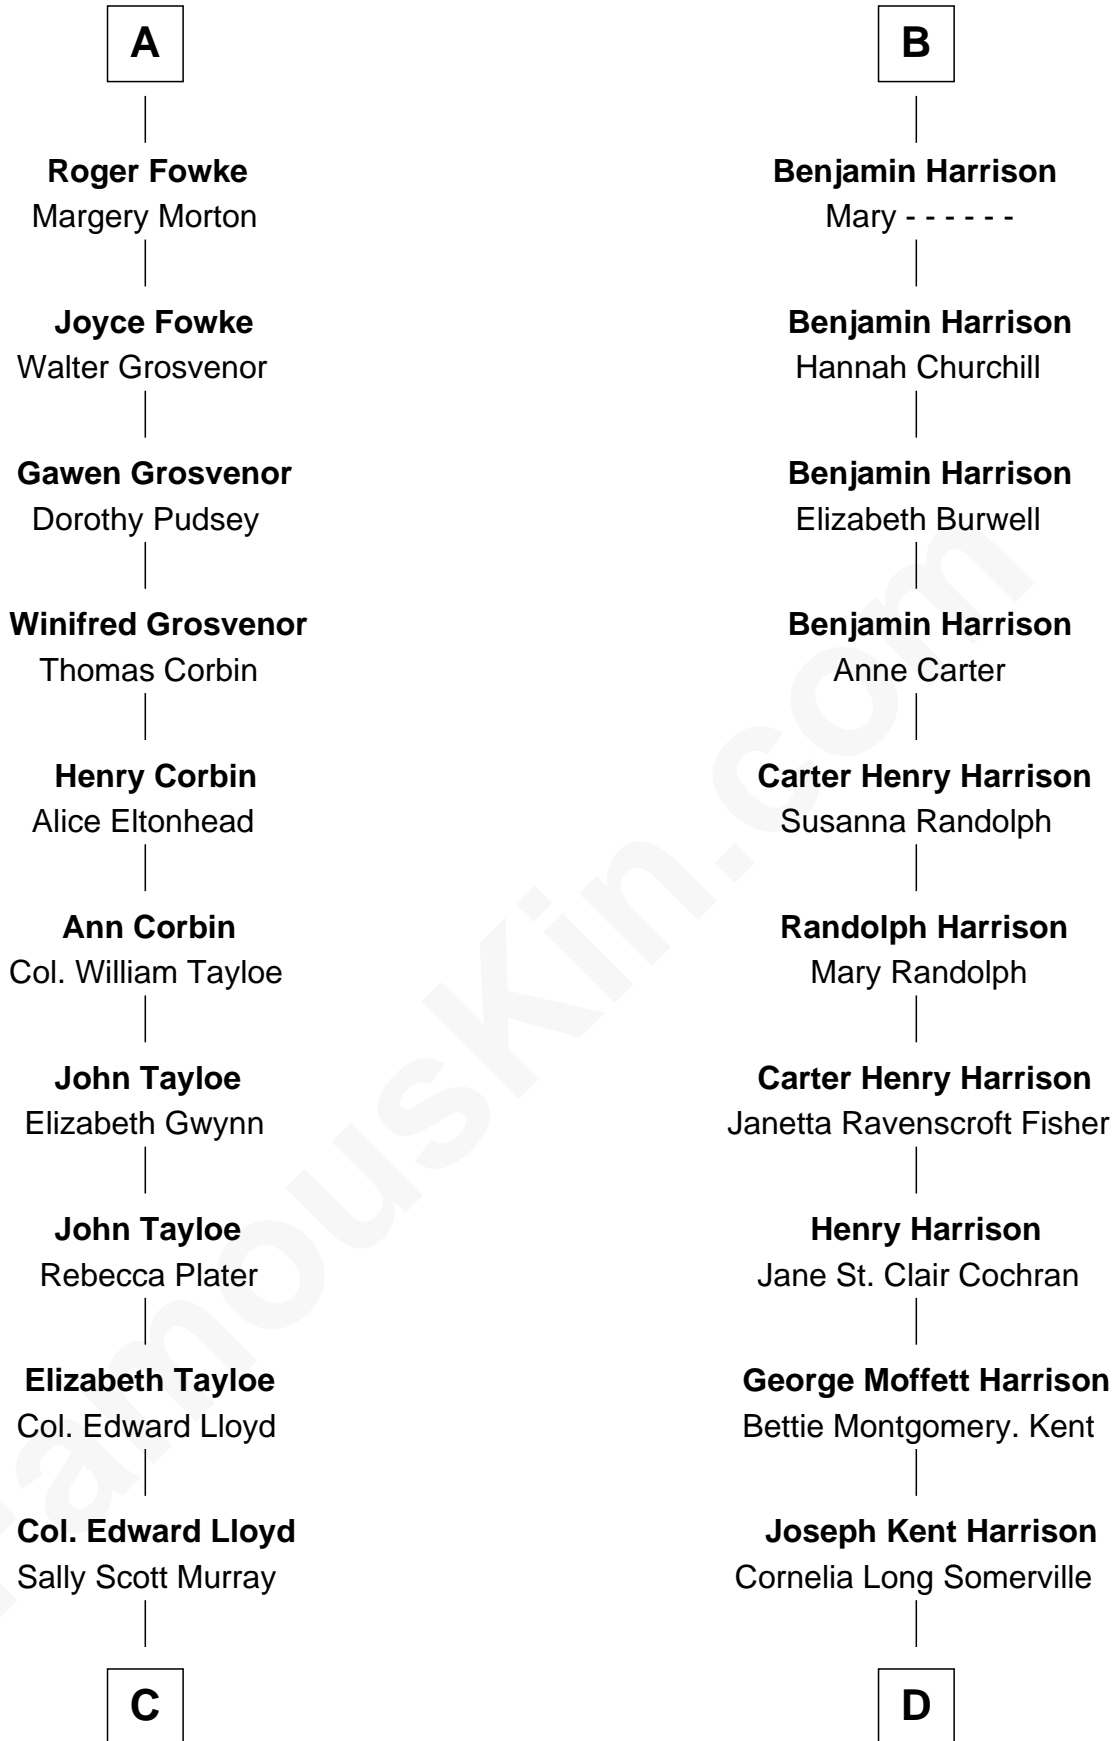

FamousKin.com Relationship Chart of

Henry Lloyd

40th Governor of Maryland

18th cousin 1 time removed of

Edward Norton

Movie Actor

Stephen le Scrope

Margery de Welles

Maude le Scrope
Sir Baldwin Freville

Joyce Freville
Sir Roger Aston

Sir Robert Aston
Isabel Brereton

John Aston
Elizabeth Delves

Margaret Aston
John Kinnersley

Isabel Kinnersley
John Bradshaw

Anne Bradshaw
John Fowke

A

John le Scrope
Elizabeth Chaworth

Elizabeth le Scrope
Sir Henry le Scrope

Margaret Scrope
John Bernard

John Bernard
Margaret Daundelyn

John Bernard
Cecily Muscote

Francis Bernard
Alice Hazlewood

Elizabeth Bernard
Thomas Harrison

Probable

B

C

Daniel Lloyd
Catherine Henry

Henry Lloyd
40th Governor of Maryland

D

Betty Kent Harrison
Edward Mower Norton

Edward Mower Norton
Lydia Robinson Rouse