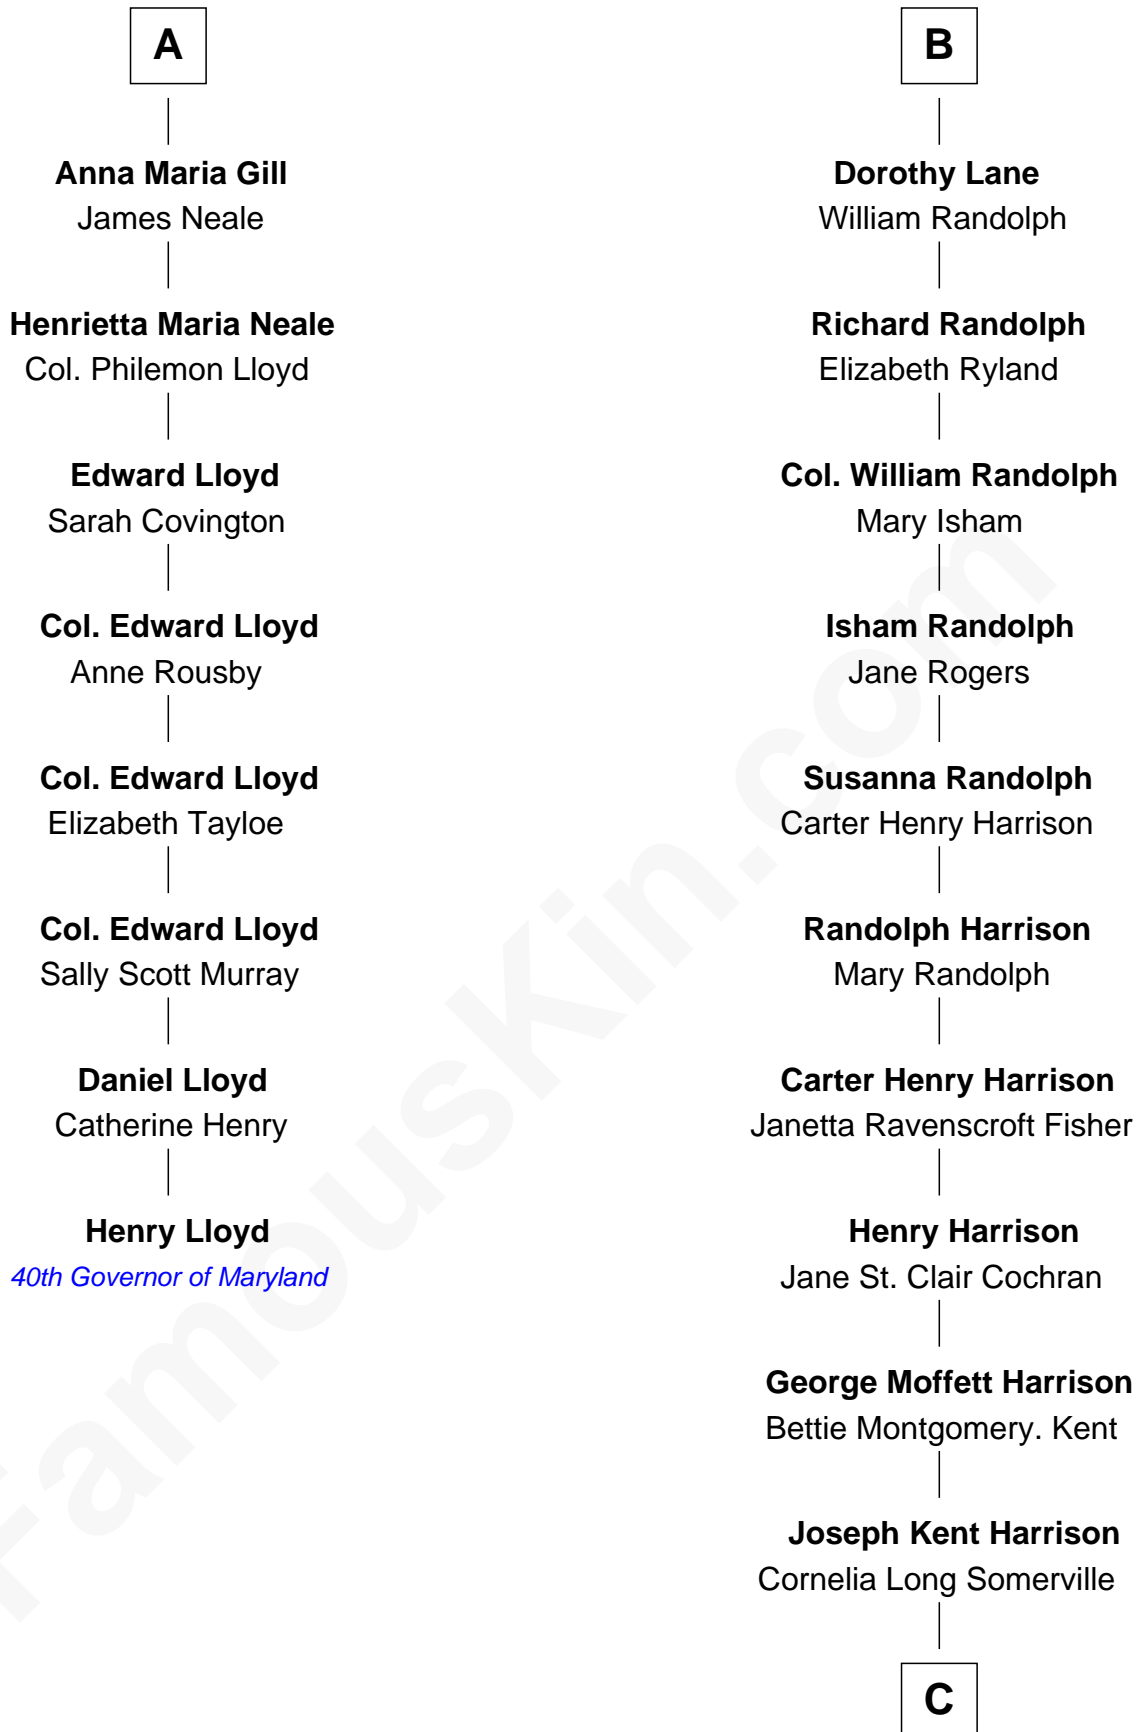

FamousKin.com Relationship Chart of

Henry Lloyd

40th Governor of Maryland

14th cousin 5 times removed of

Edward Norton

Movie Actor

Elizabeth Fitzalan

*with husband
Sir Robert Goushill*

*with husband
Sir Thomas Mowbray*

Joan Goushill
Sir Thomas Stanley

Margaret Mowbray
Sir Robert Howard

Sir John Stanley
Elizabeth Weever

Katherine Howard
Sir Edward Neville

Margery Stanley
Sir William Torbock

Catherine Neville
Robert Tanfield

Thomas Torbock
Elizabeth Moore

William Tanfield
Elizabeth Stavelly

William Torbock
Catherine Gerard

Frances Tanfield
Bridget Cave

Margaret Torbock
Oliver Mainwaring

Anne Tanfield
Clement Vincent

Mary Mainwaring
Benjamin Gill

Elizabeth Vincent
Richard Lane

A

B

C

Betty Kent Harrison
Edward Mower Norton

Edward Mower Norton
Lydia Robinson Rouse

Edward Norton
Movie Actor