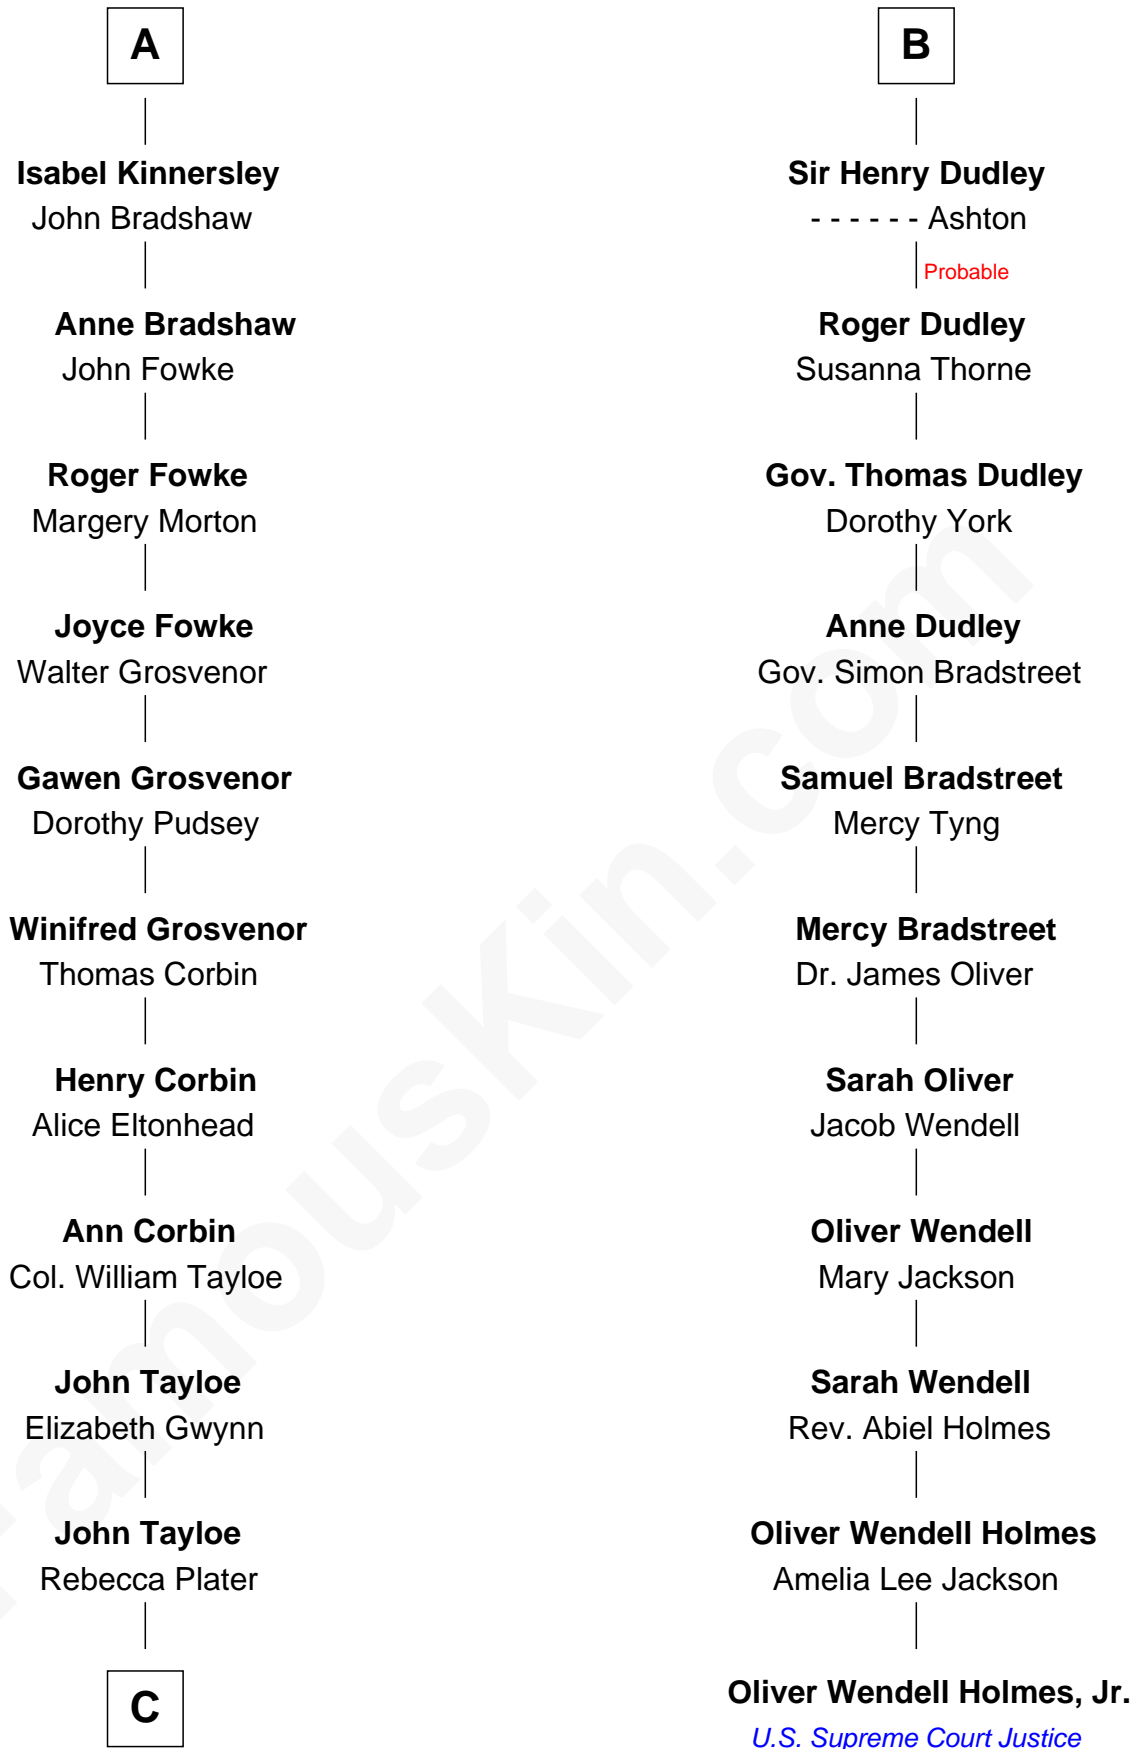

FamousKin.com

Relationship Chart of

Henry Lloyd

40th Governor of Maryland

17th cousin 3 times removed of

Oliver Wendell Holmes, Jr.

U.S. Supreme Court Justice

C

—
Elizabeth Tayloe
Col. Edward Lloyd

—
Col. Edward Lloyd
Sally Scott Murray

—
Daniel Lloyd
Catherine Henry

—
Henry Lloyd
40th Governor of Maryland

FamousKin.com