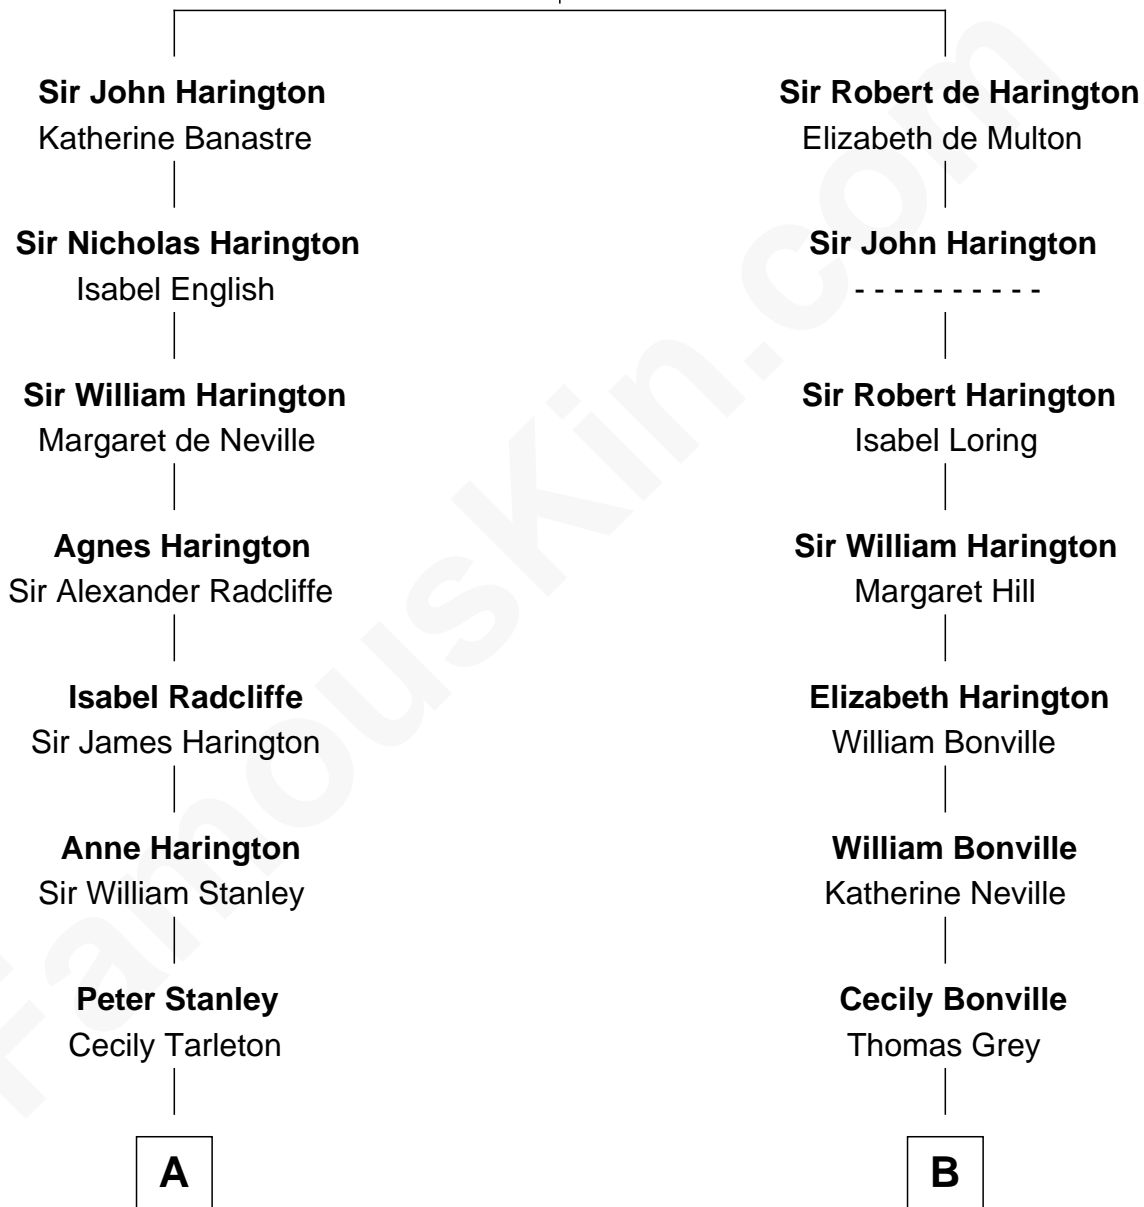

## Relationship Chart of

### Henry Lloyd

40th Governor of Maryland

16th cousin 2 times removed of

**Oliver Wendell Holmes, Jr.**

U.S. Supreme Court Justice

**Sir John de Harington**

Joan - - - - -

C