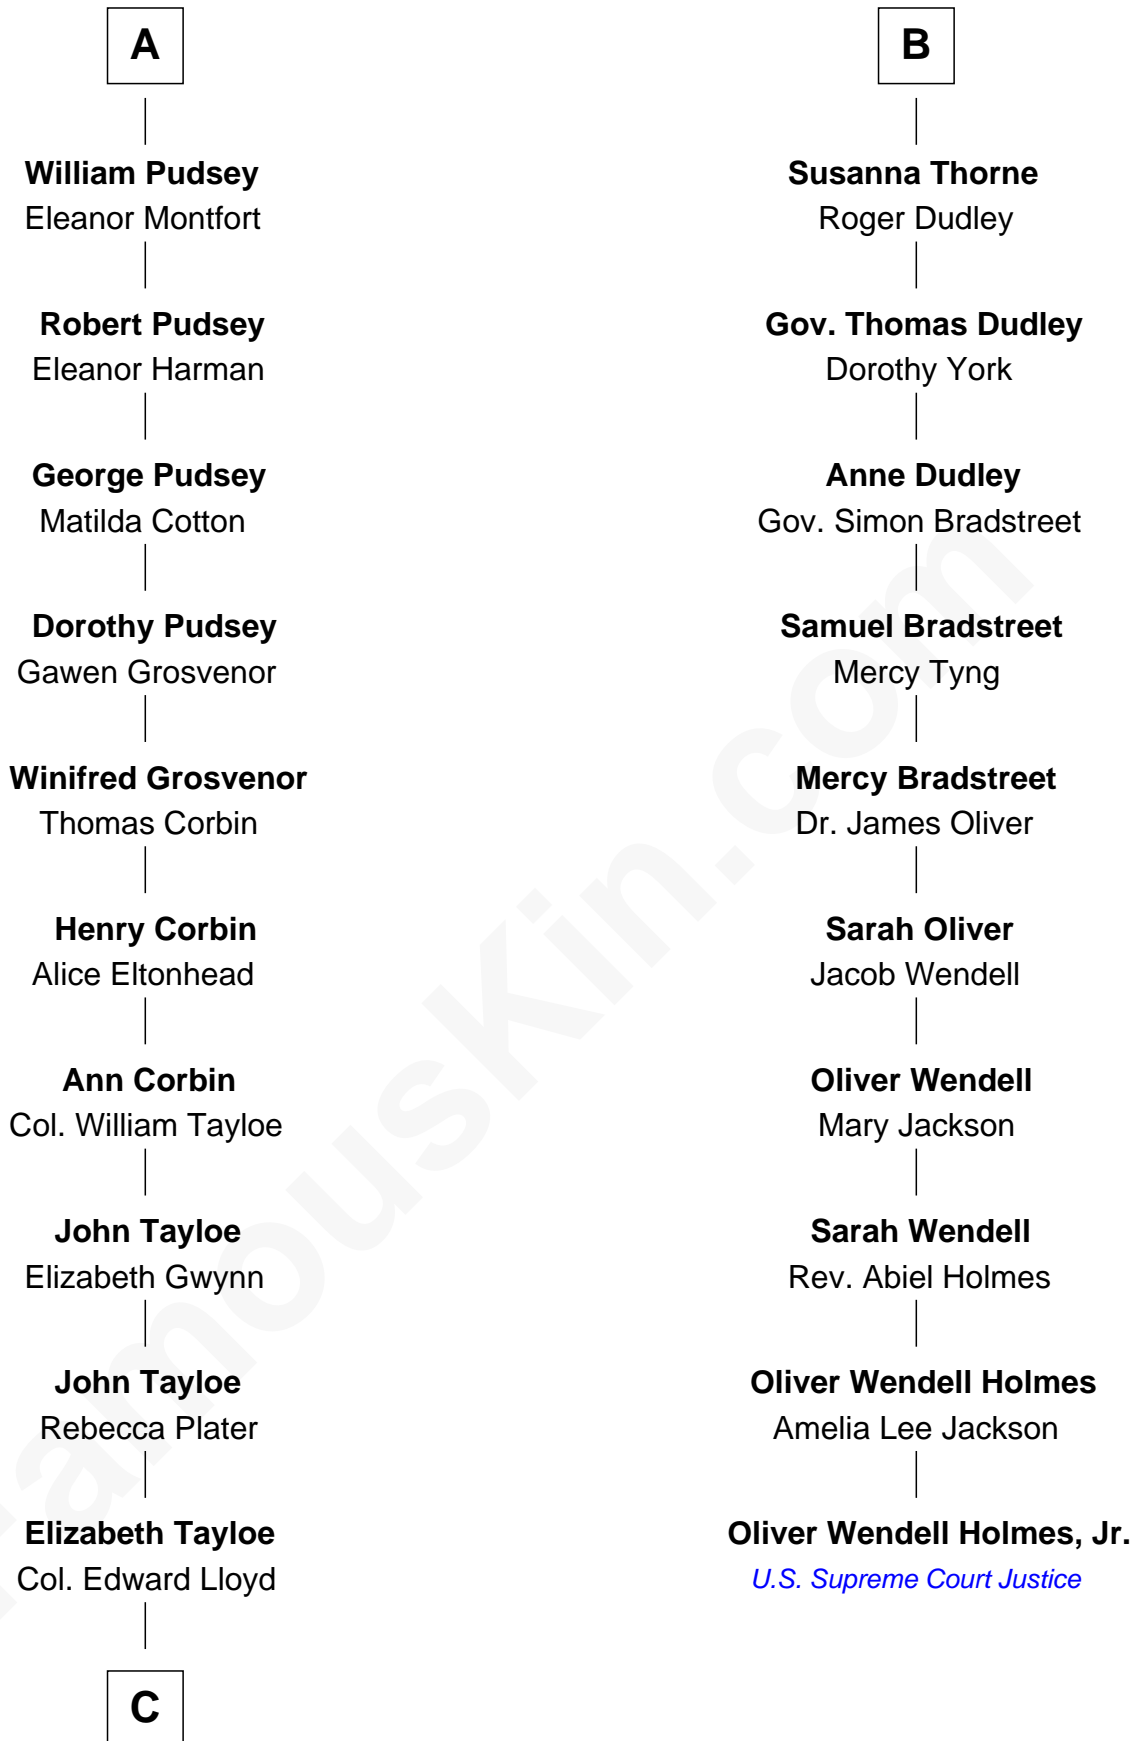

FamousKin.com

Relationship Chart of

Henry Lloyd

40th Governor of Maryland

16th cousin 3 times removed of

Oliver Wendell Holmes, Jr.

U.S. Supreme Court Justice

Sir John Grey

Avice Marmion

Sir Robert Grey
Lora de St. Quintin

Elizabeth Grey
Henry FitzHugh

Eleanor Fitzhugh
Sir Thomas Tunstall

Margaret Tunstall
Sir Ralph Pudsey

Sir John Pudsey
Grace Hamerton

Henry Pudsey
Margaret Conyers

Rowland Pudsey
Edith Hare

A

Maud Grey

Sir Thomas Harcourt

Sir Thomas Harcourt
Jane Fraunceys

Sir Richard Harcourt
Edith St. Clair

Alice Harcourt
William Bessiles

Elizabeth Bessiles
Richard Fettiplace

Anne Fettiplace
Edward Purefoy

Mary Purefoy
Thomas Thorne

B

C

Col. Edward Lloyd

Sally Scott Murray

Daniel Lloyd

Catherine Henry