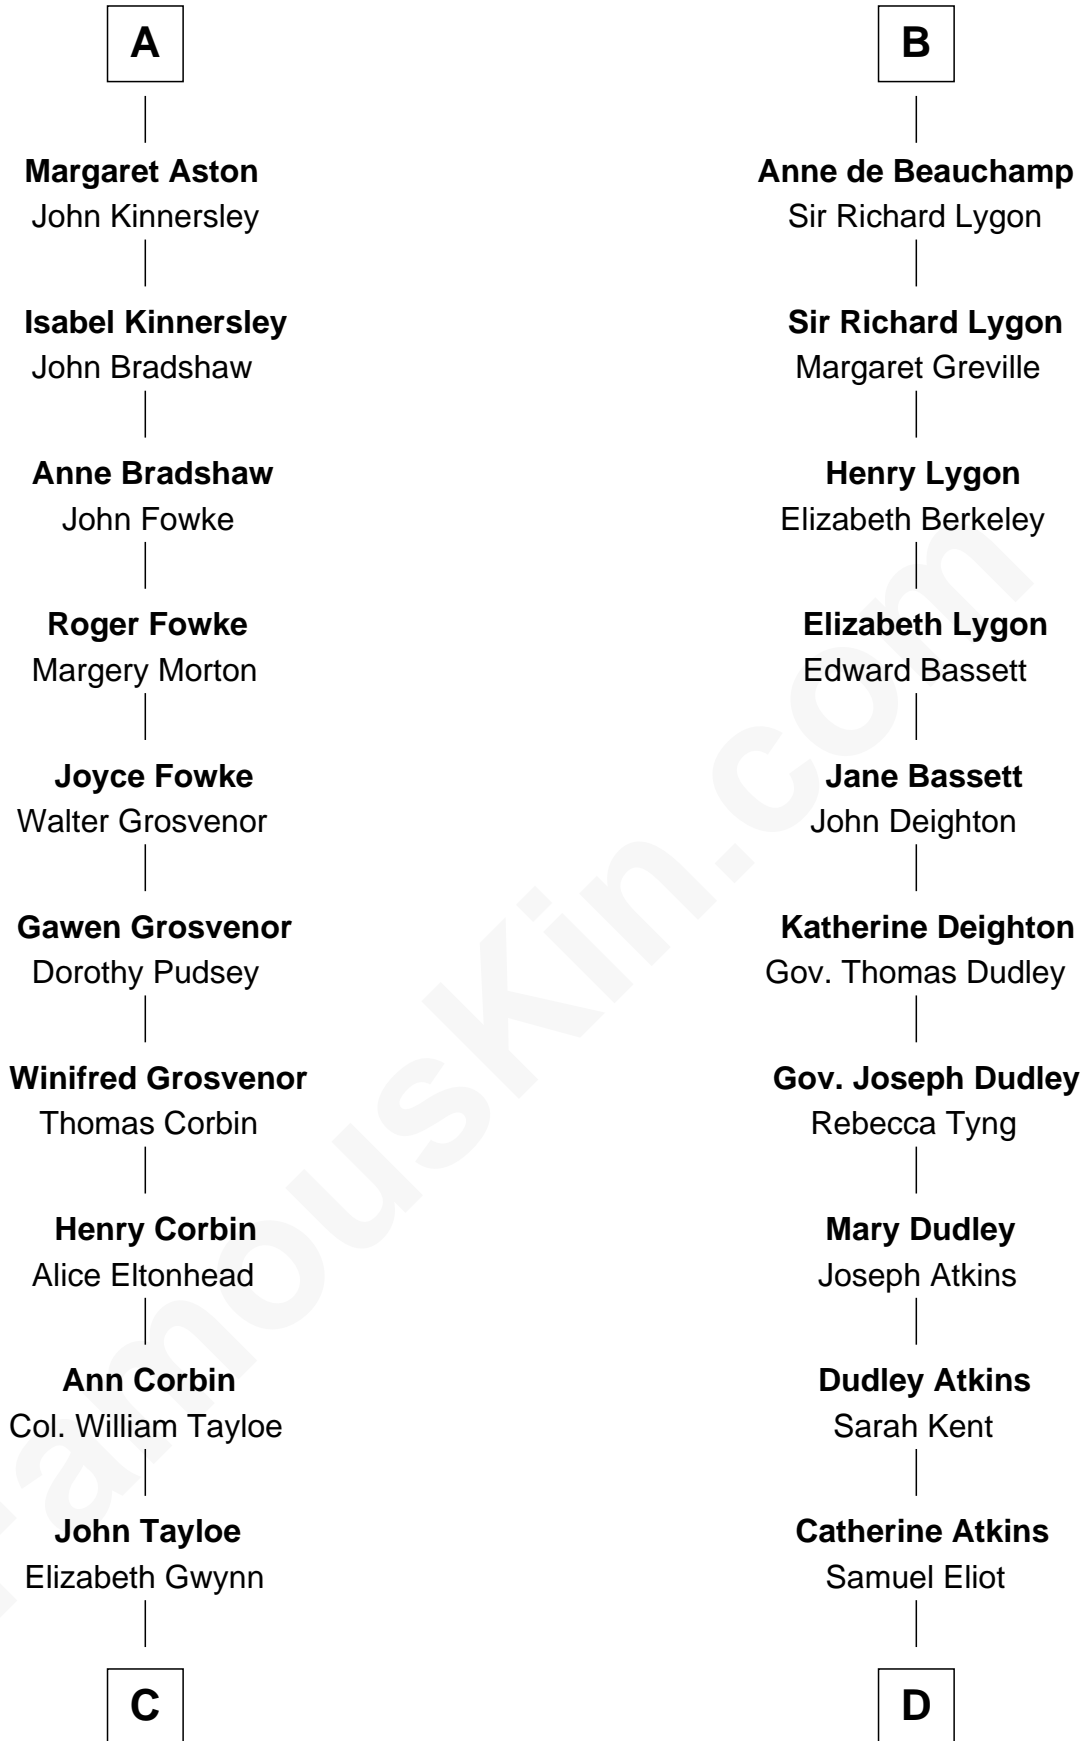

FamousKin.com Relationship Chart of

Henry Lloyd

40th Governor of Maryland

21st cousin of

Endicott Peabody

62nd Governor of Massachusetts

C

John Tayloe
Rebecca Plater

Elizabeth Tayloe
Col. Edward Lloyd

Col. Edward Lloyd
Sally Scott Murray

Daniel Lloyd
Catherine Henry

Henry Lloyd
40th Governor of Maryland

D

Mary Harrison Eliot
Edmund Dwight

Mary Eliot Dwight
Dr. Samuel Parkman