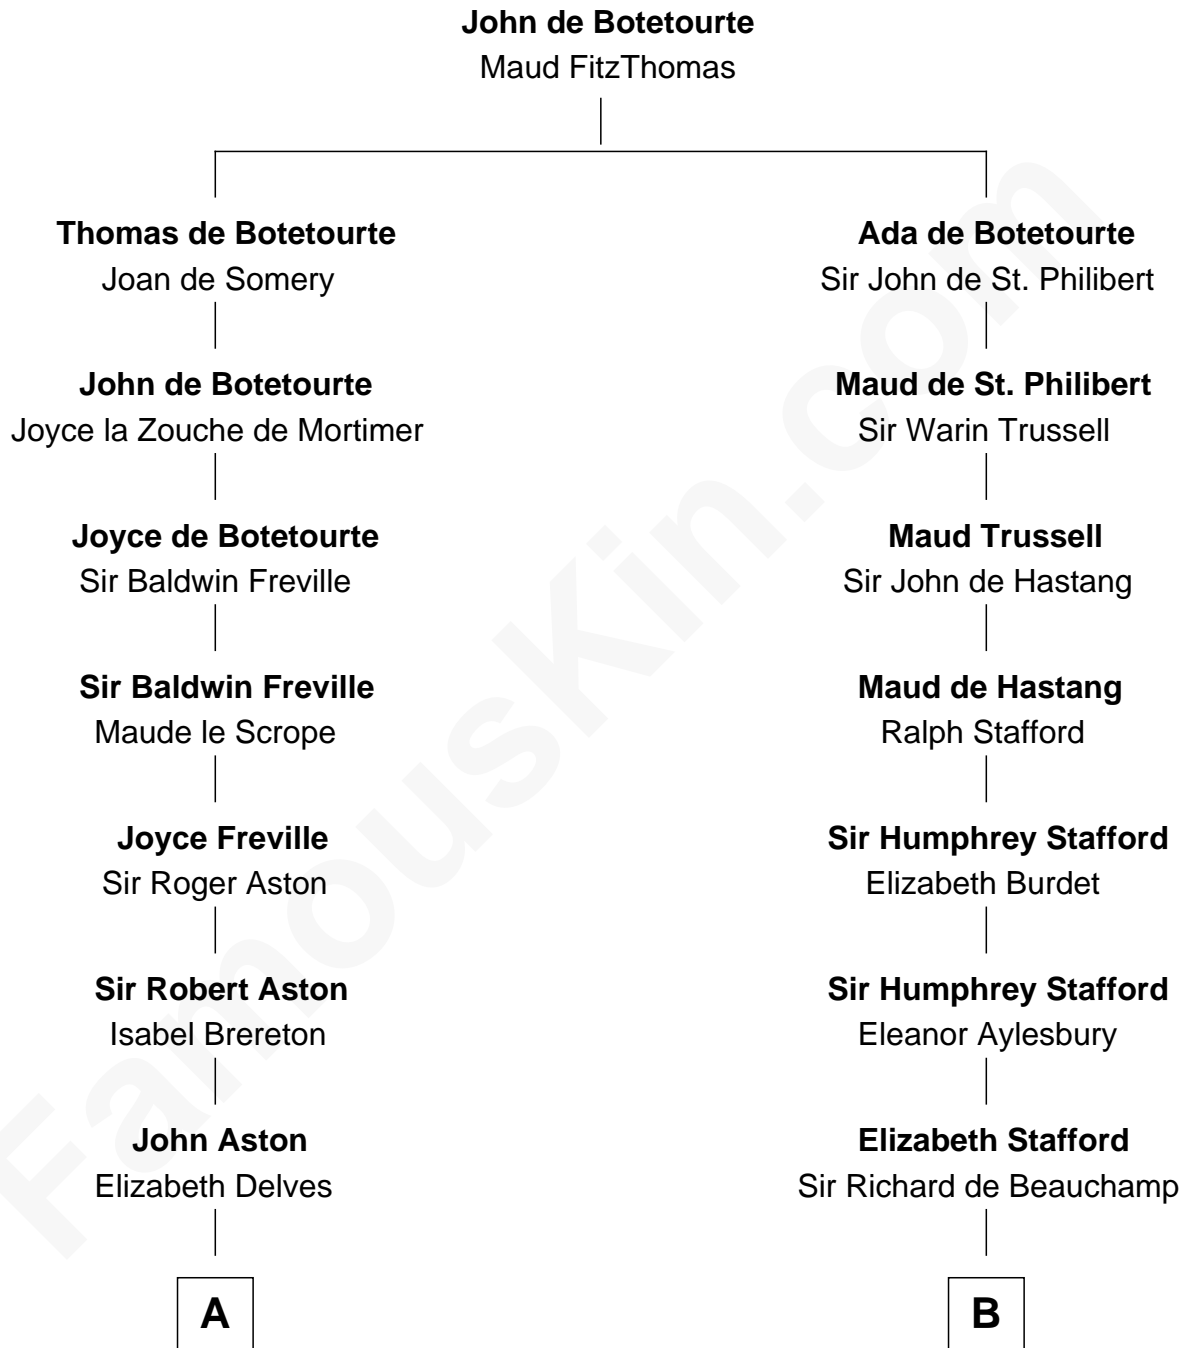

FamousKin.com Relationship Chart of

Henry Lloyd

40th Governor of Maryland

21st cousin of

Endicott Peabody

62nd Governor of Massachusetts

C

John Tayloe
Rebecca Plater

Elizabeth Tayloe
Col. Edward Lloyd

Col. Edward Lloyd
Sally Scott Murray

Daniel Lloyd
Catherine Henry

Henry Lloyd
40th Governor of Maryland

D

Mary Harrison Eliot
Edmund Dwight

Mary Eliot Dwight
Dr. Samuel Parkman