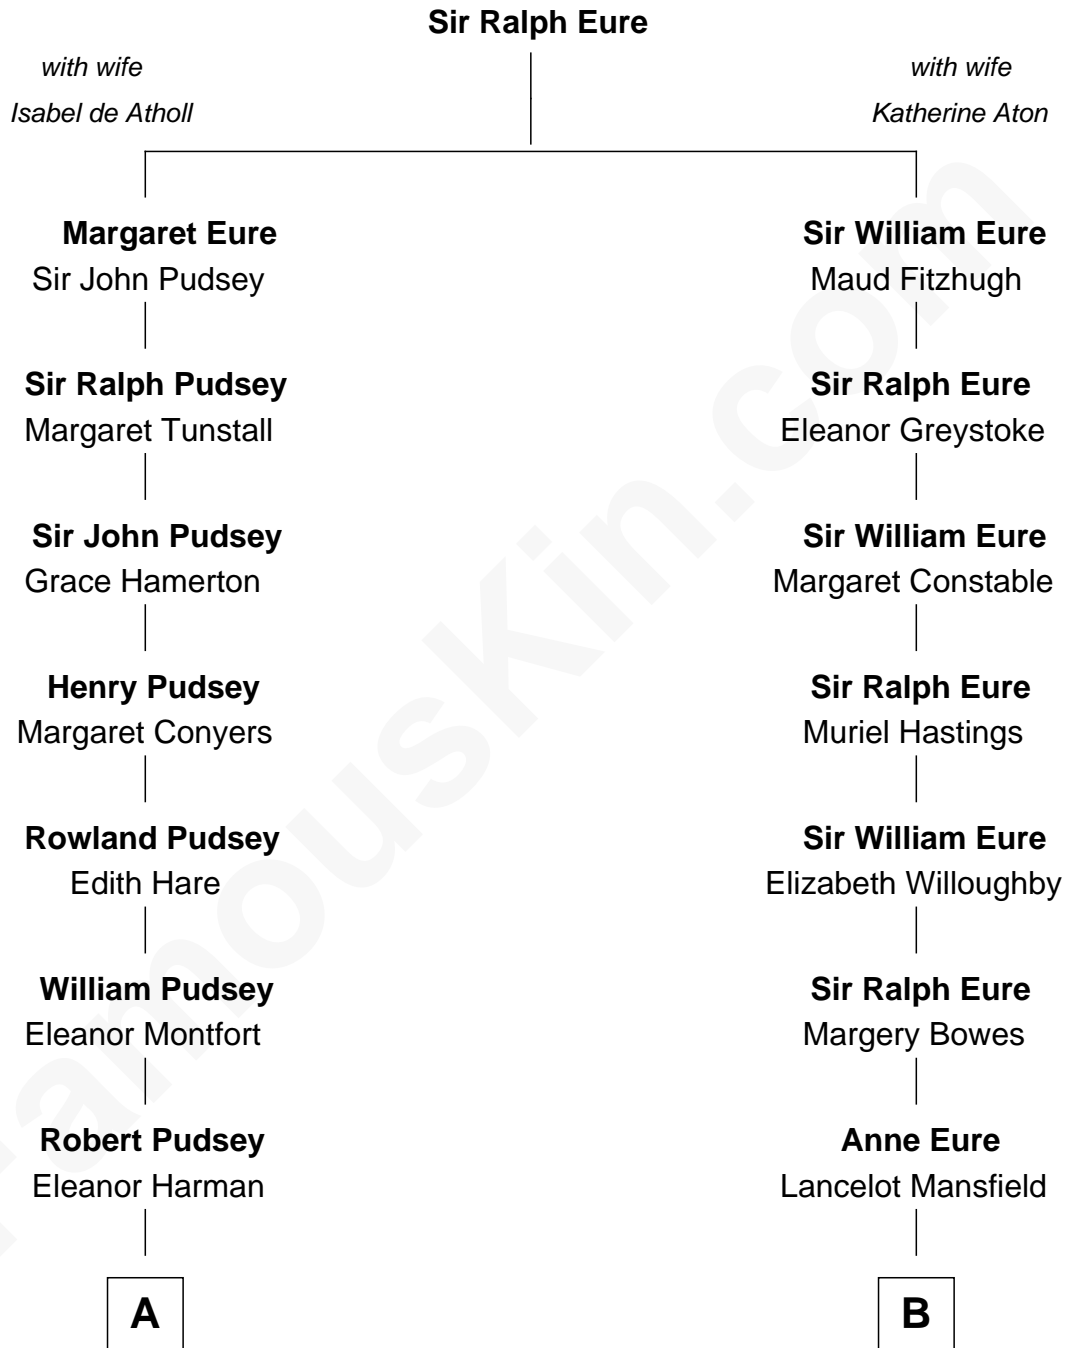

FamousKin.com

Relationship Chart of

Henry Lloyd

40th Governor of Maryland

17th cousin 1 time removed of

Endicott Peabody

62nd Governor of Massachusetts

C

Mary Elizabeth Parkman
Rt. Rev. Malcolm Endicott Peabody

Endicott Peabody
62nd Governor of Massachusetts

FamousKin.com