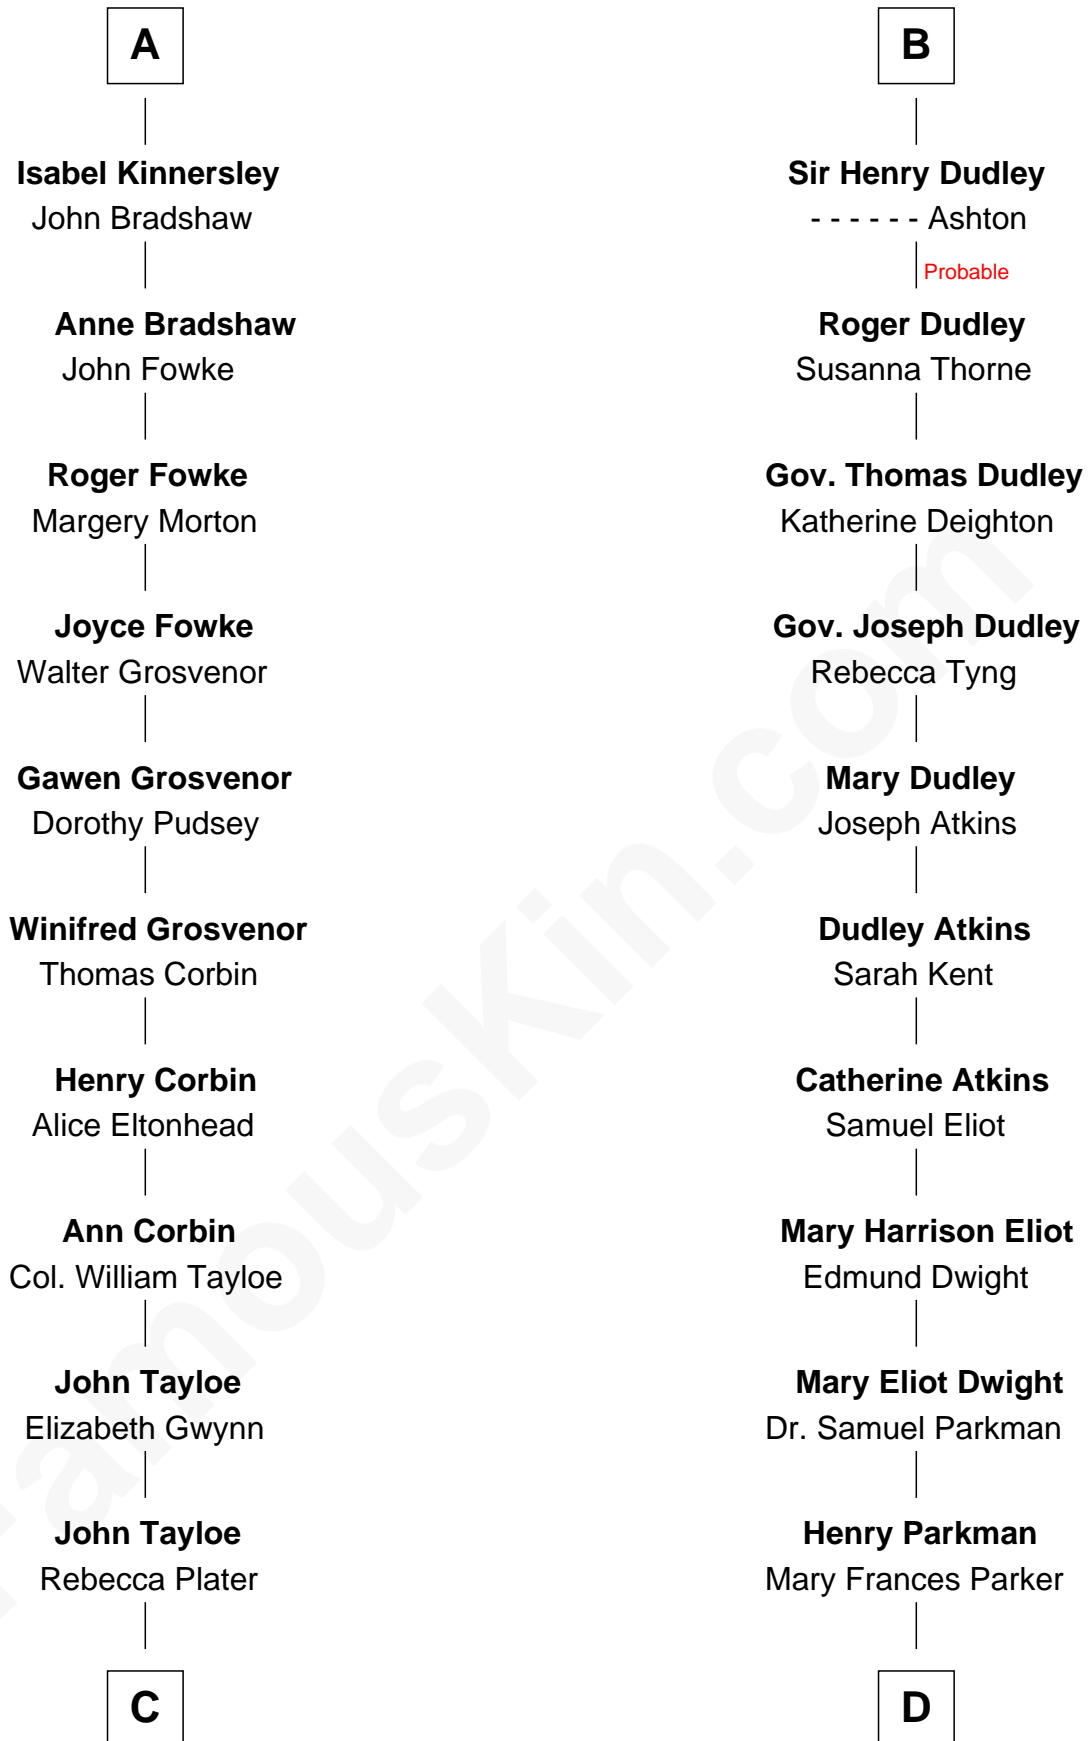

FamousKin.com

Relationship Chart of

Henry Lloyd

40th Governor of Maryland

18th cousin 2 times removed of

Endicott Peabody

62nd Governor of Massachusetts

C

Elizabeth Tayloe
Col. Edward Lloyd

Col. Edward Lloyd
Sally Scott Murray

Daniel Lloyd
Catherine Henry

Henry Lloyd
40th Governor of Maryland

D

Mary Elizabeth Parkman
Rt. Rev. Malcolm Endicott Peabody

Endicott Peabody
62nd Governor of Massachusetts