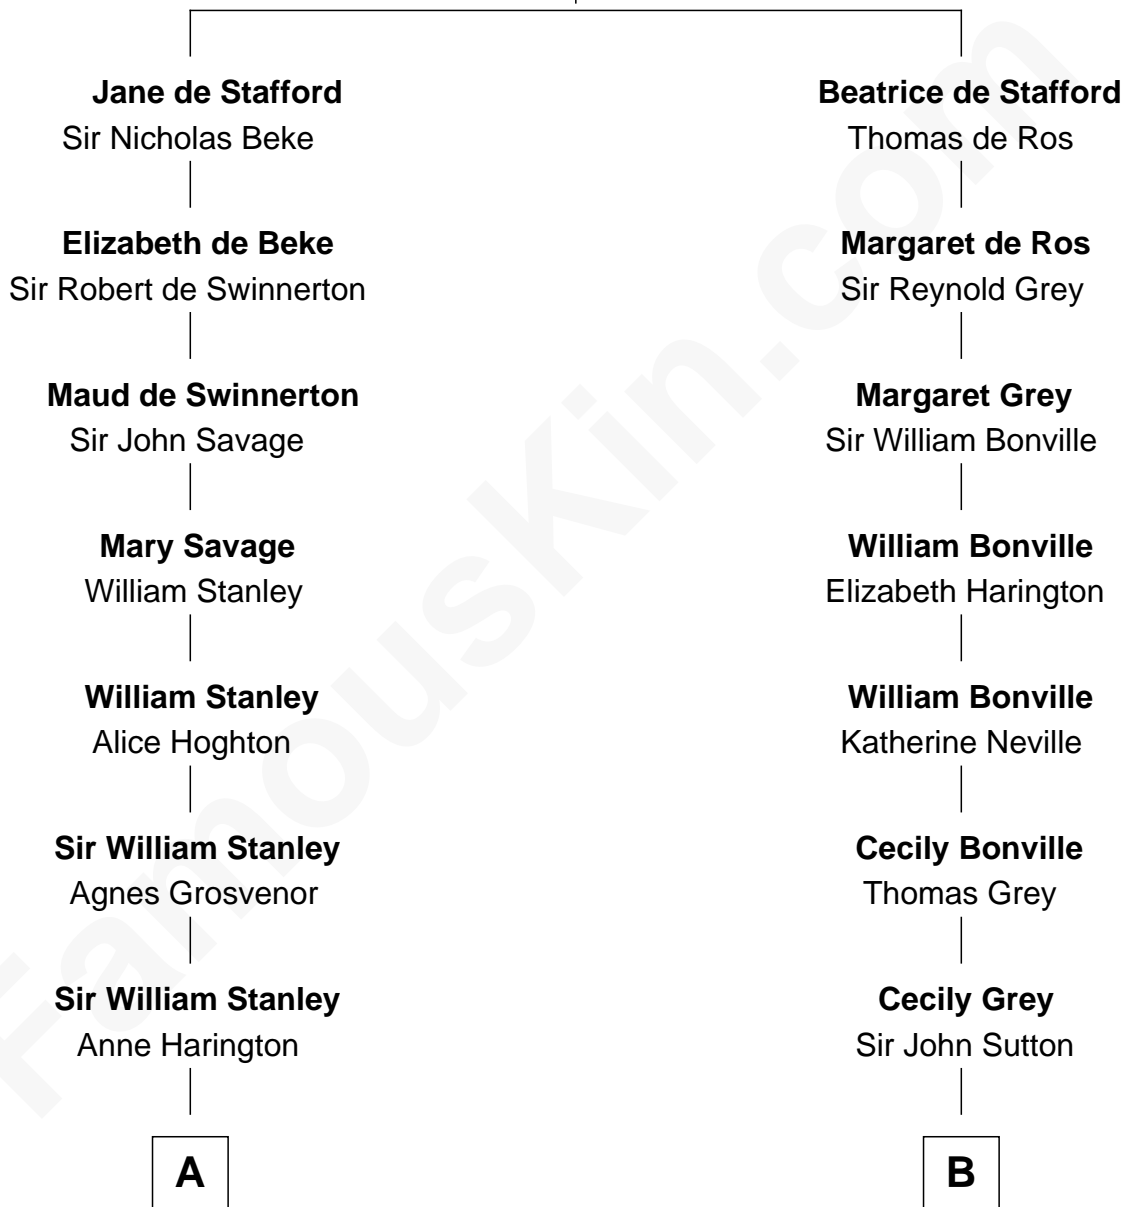

FamousKin.com

Relationship Chart of

Henry Lloyd

40th Governor of Maryland

17th cousin 1 time removed of

Endicott Peabody

62nd Governor of Massachusetts

Ralph de Stafford

with wife
Katherine de Hastang

with wife
Margaret de Audley

C

Mary Elizabeth Parkman
Rt. Rev. Malcolm Endicott Peabody

Endicott Peabody
62nd Governor of Massachusetts

FamousKin.com