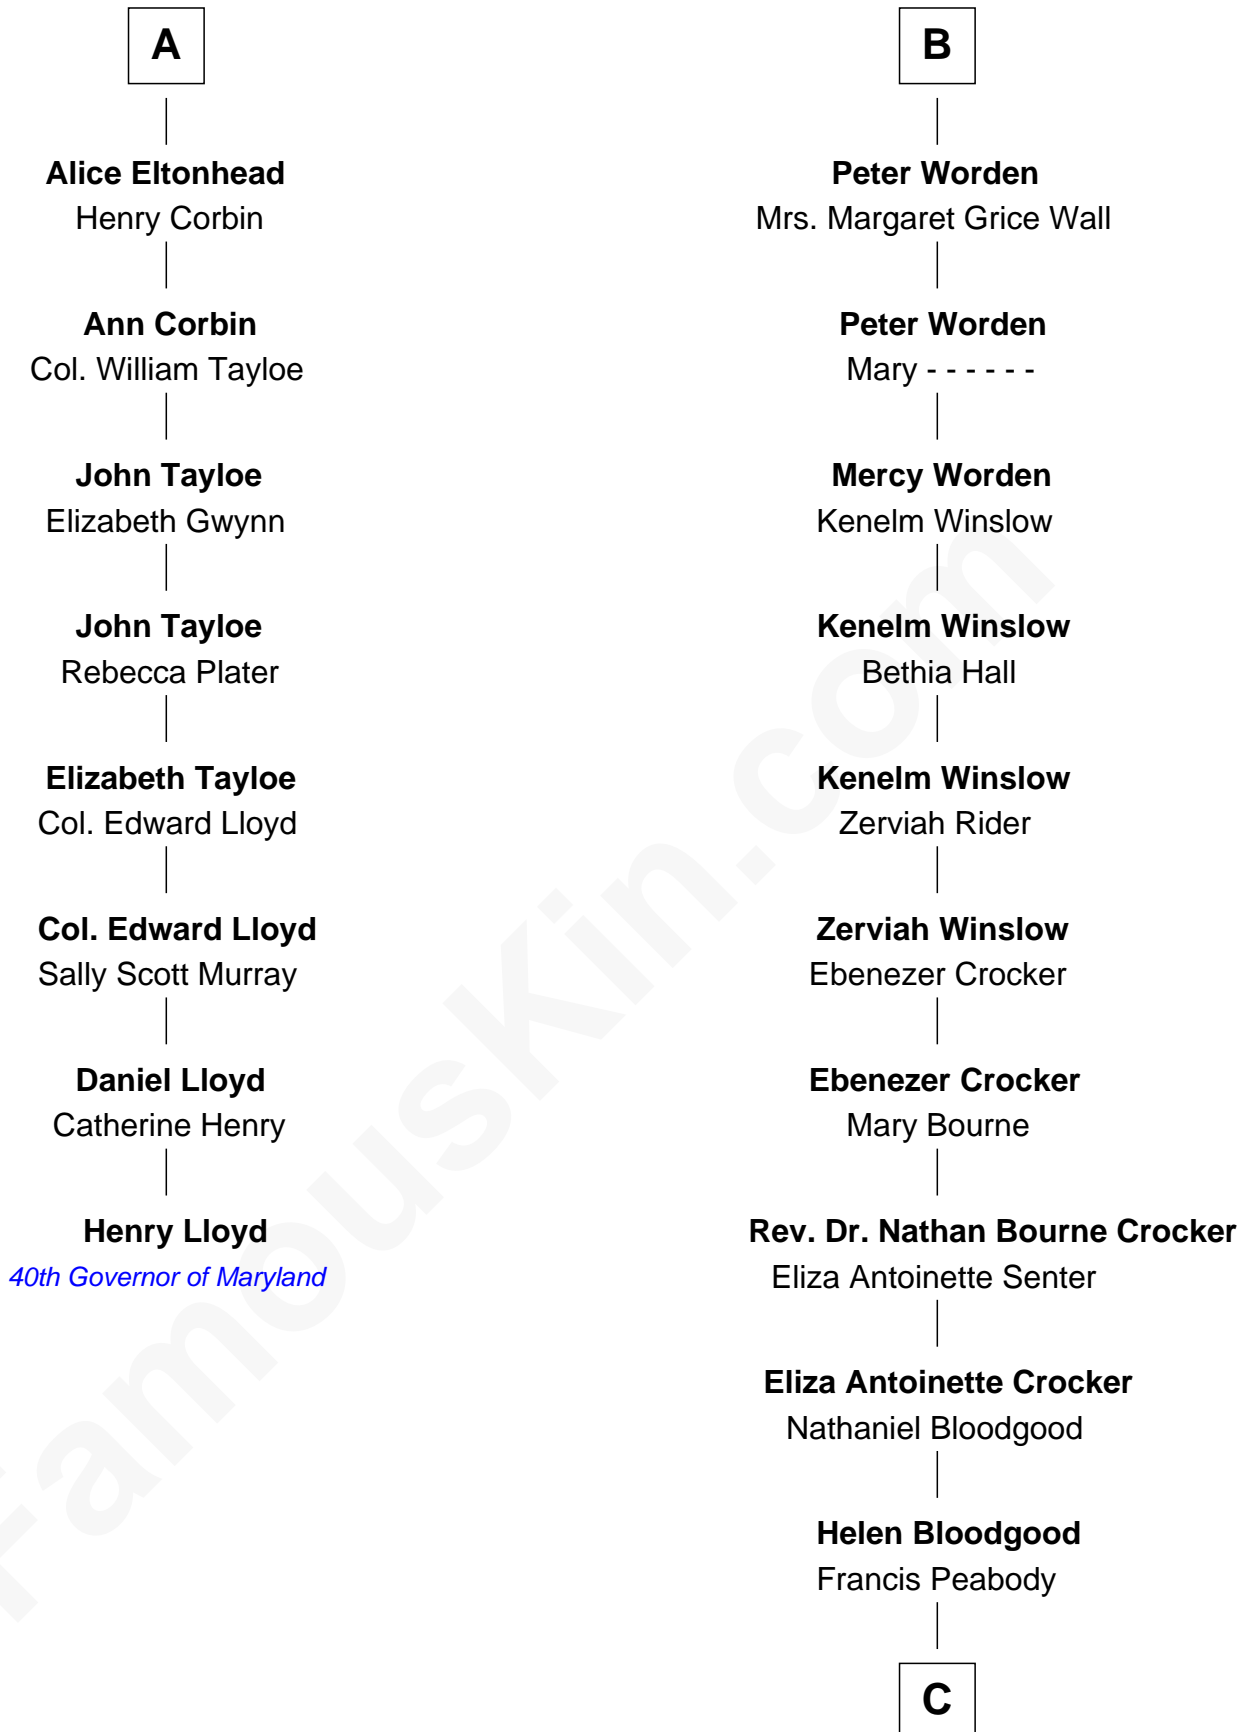

FamousKin.com
Relationship Chart of
Henry Lloyd

40th Governor of Maryland

14th cousin 5 times removed of

Endicott Peabody

62nd Governor of Massachusetts

Sir Nicholas Harington

Isabel English

C