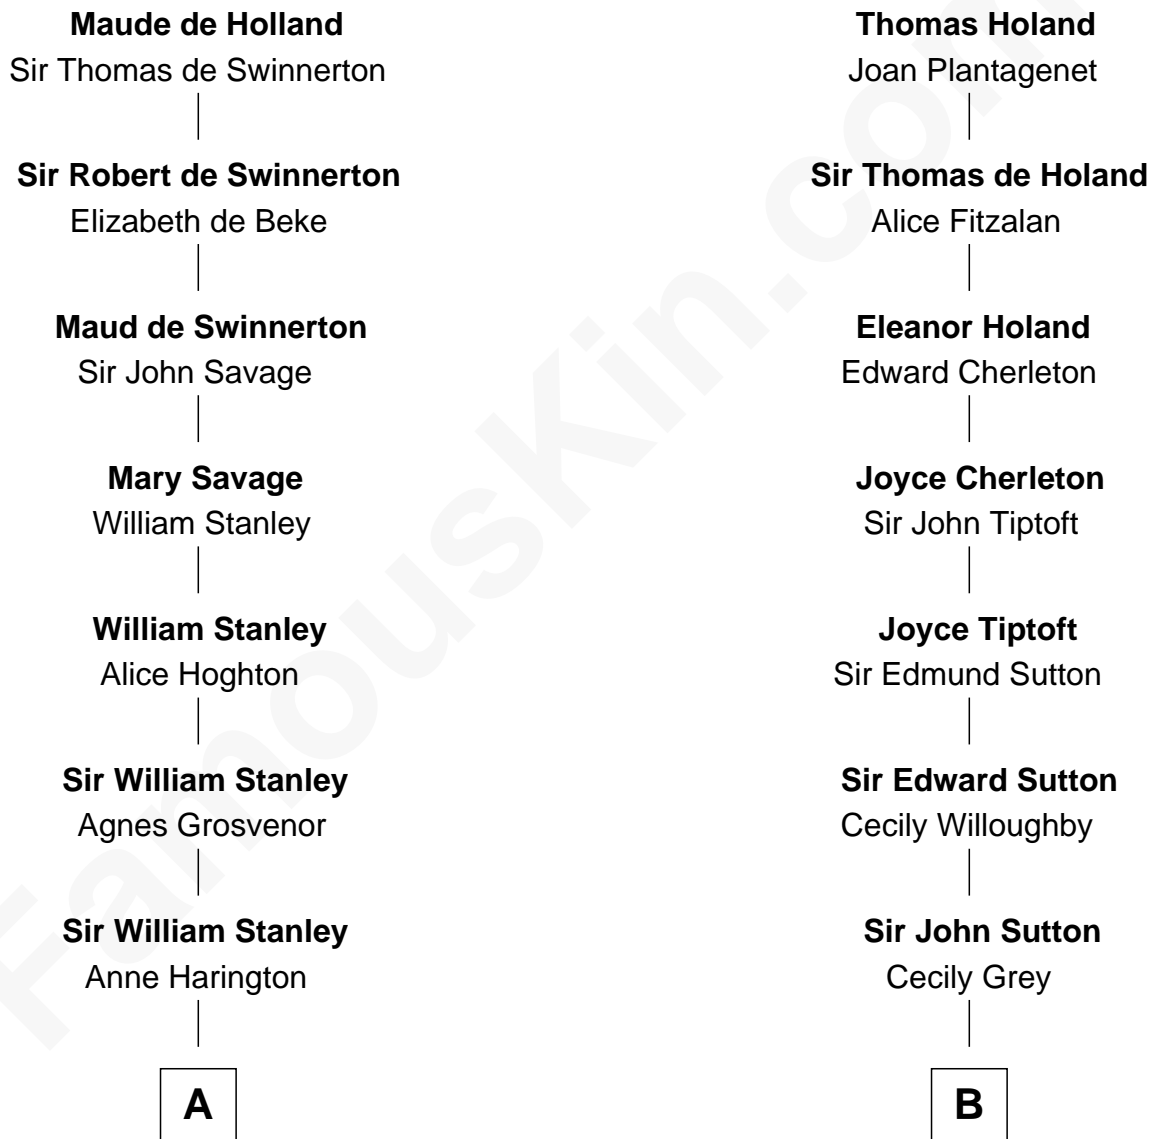

## Relationship Chart of

### Henry Lloyd

40th Governor of Maryland

17th cousin 1 time removed of

**Endicott Peabody**

62nd Governor of Massachusetts

**Sir Robert de Holland**

Maude la Zouche

C

**Mary Elizabeth Parkman**  
Rt. Rev. Malcolm Endicott Peabody

**Endicott Peabody**  
*62nd Governor of Massachusetts*

FamousKin.com