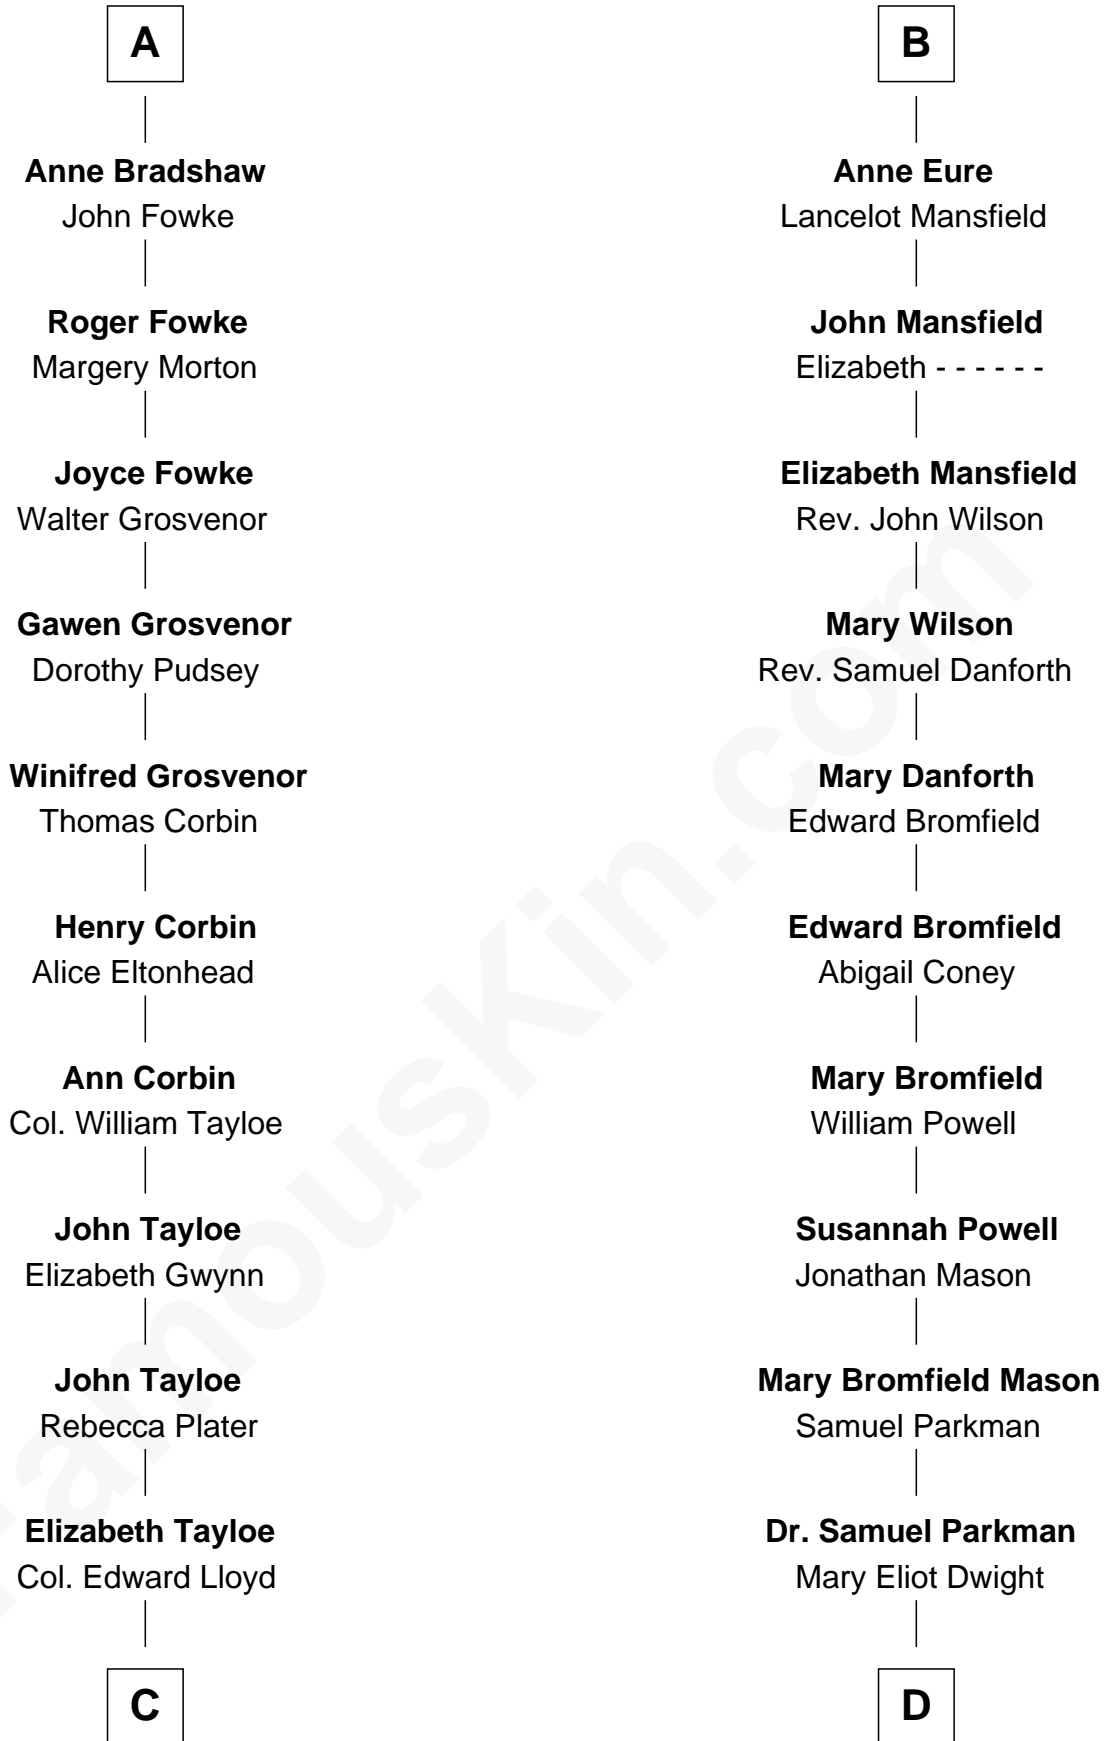

Margery de Welles

Stephen le Scrope

Maude le Scrope

Sir Baldwin Freville

Joyce Freville

Sir Roger Aston

Sir Robert Aston

Isabel Brereton

Eleanor de Mowbray

Eudo de Welles

Maud de Greystoke

Sir Lionel de Welles

Joan de Waterton

Cecily de Welles

Sir Robert Willoughby

Sir Christopher Willoughby

Margaret Jenney

Elizabeth Willoughby

Sir William Eure

Sir Ralph Eure

Margery Bowes

B

C

Col. Edward Lloyd

Sally Scott Murray

Daniel Lloyd

Catherine Henry

Henry Lloyd

40th Governor of Maryland

D

Henry Parkman

Mary Frances Parker