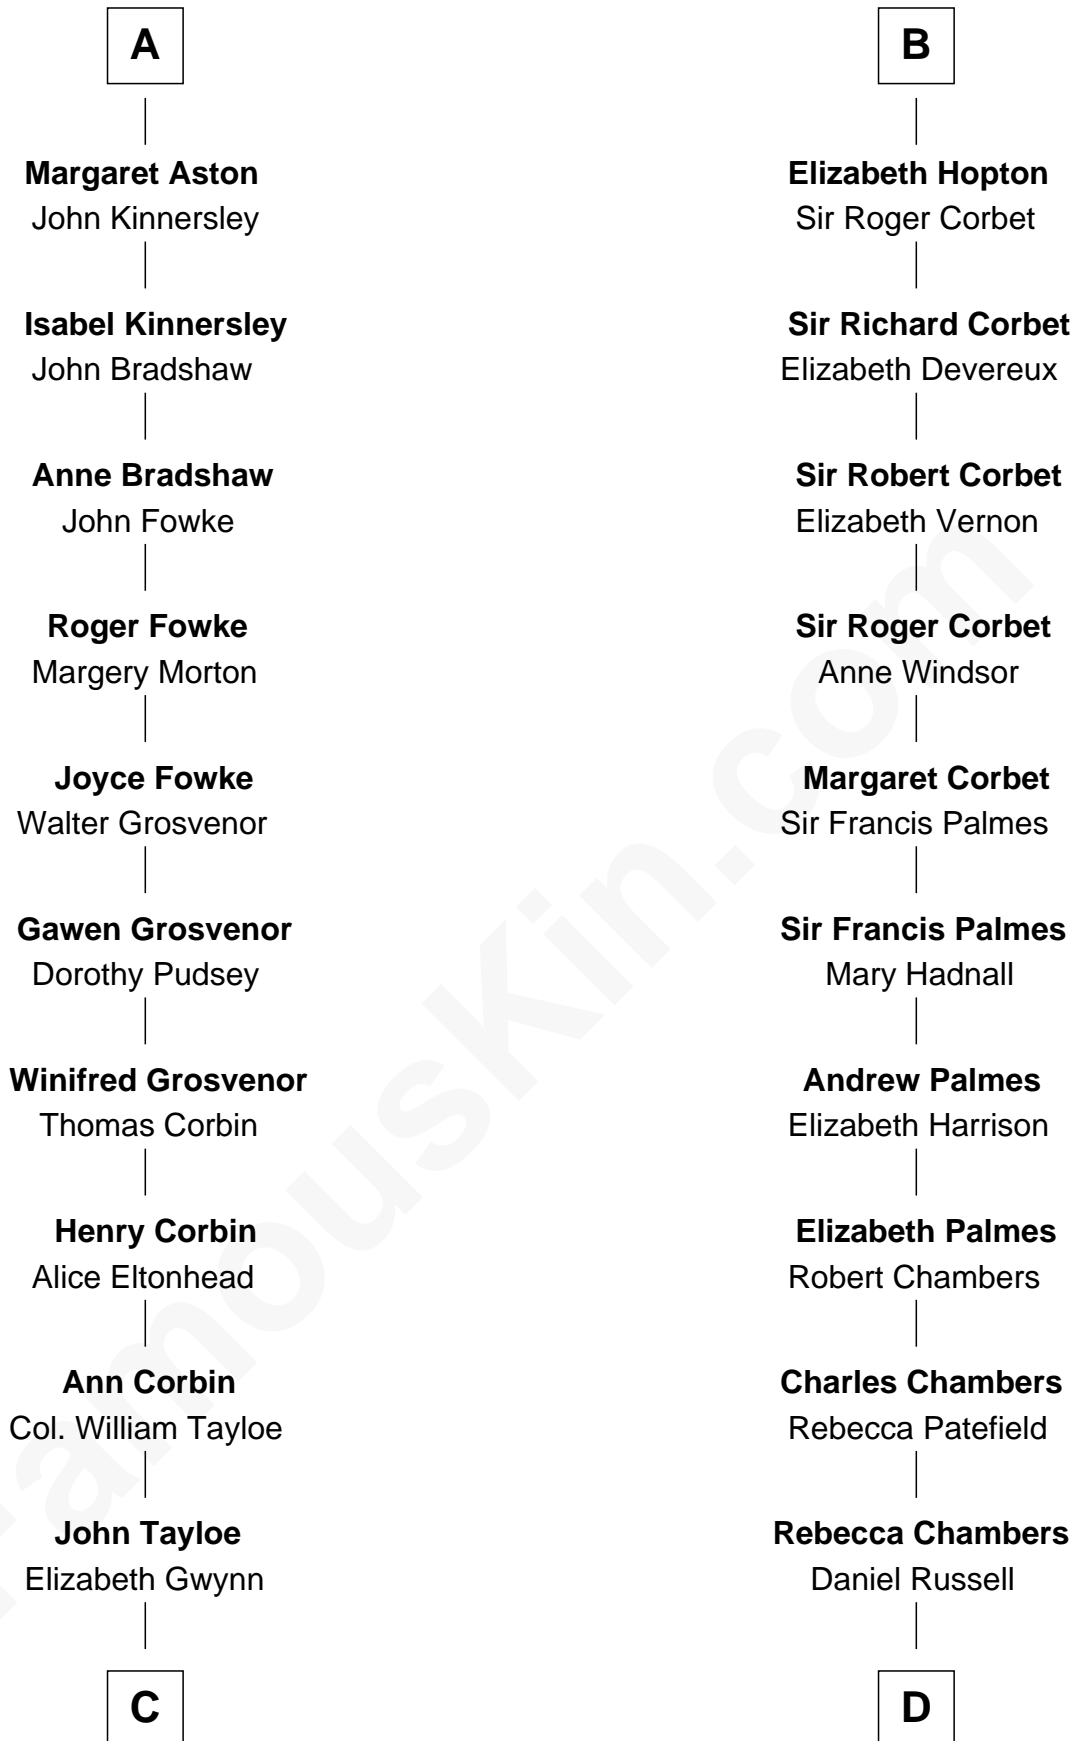

FamousKin.com

Relationship Chart of

Henry Lloyd

40th Governor of Maryland

20th cousin 1 time removed of

James Russell Lowell

American "Fireside" Poet

C

John Tayloe
Rebecca Plater

Elizabeth Tayloe
Col. Edward Lloyd

Col. Edward Lloyd
Sally Scott Murray

Daniel Lloyd
Catherine Henry

Henry Lloyd
40th Governor of Maryland

D

James Russell
Katharine Graves

Rebecca Russell
John Lowell