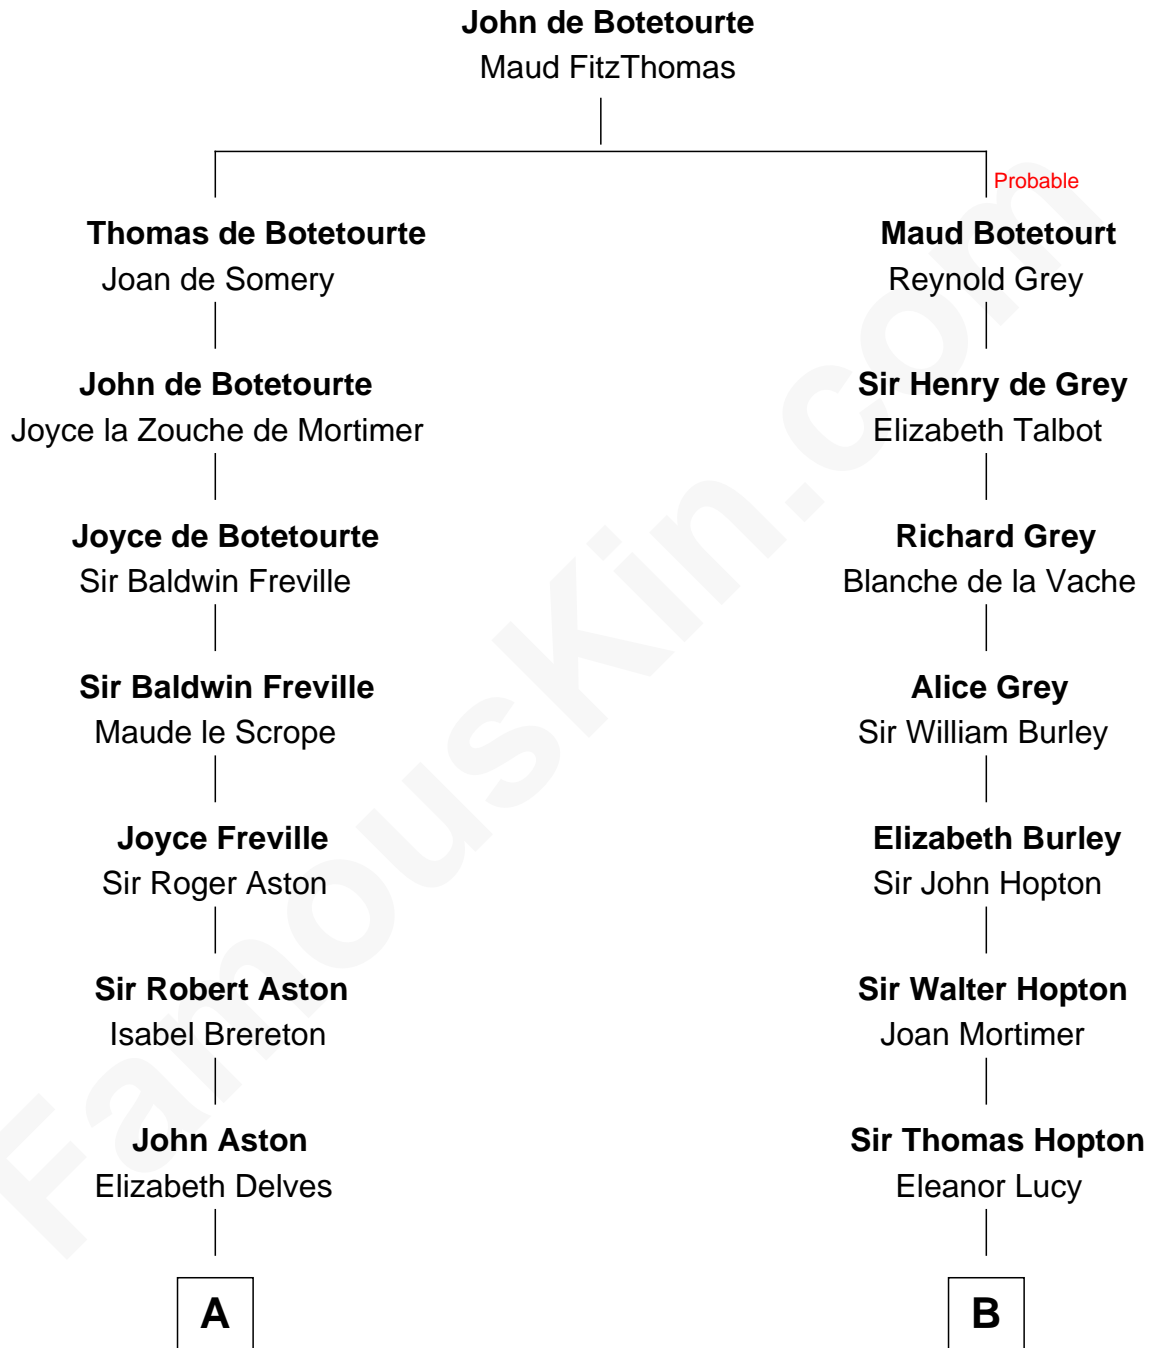

FamousKin.com

Relationship Chart of

Henry Lloyd

40th Governor of Maryland

20th cousin 1 time removed of

James Russell Lowell

American "Fireside" Poet

C

John Tayloe
Rebecca Plater

Elizabeth Tayloe
Col. Edward Lloyd

Col. Edward Lloyd
Sally Scott Murray

Daniel Lloyd
Catherine Henry

Henry Lloyd
40th Governor of Maryland

D

James Russell
Katharine Graves

Rebecca Russell
John Lowell