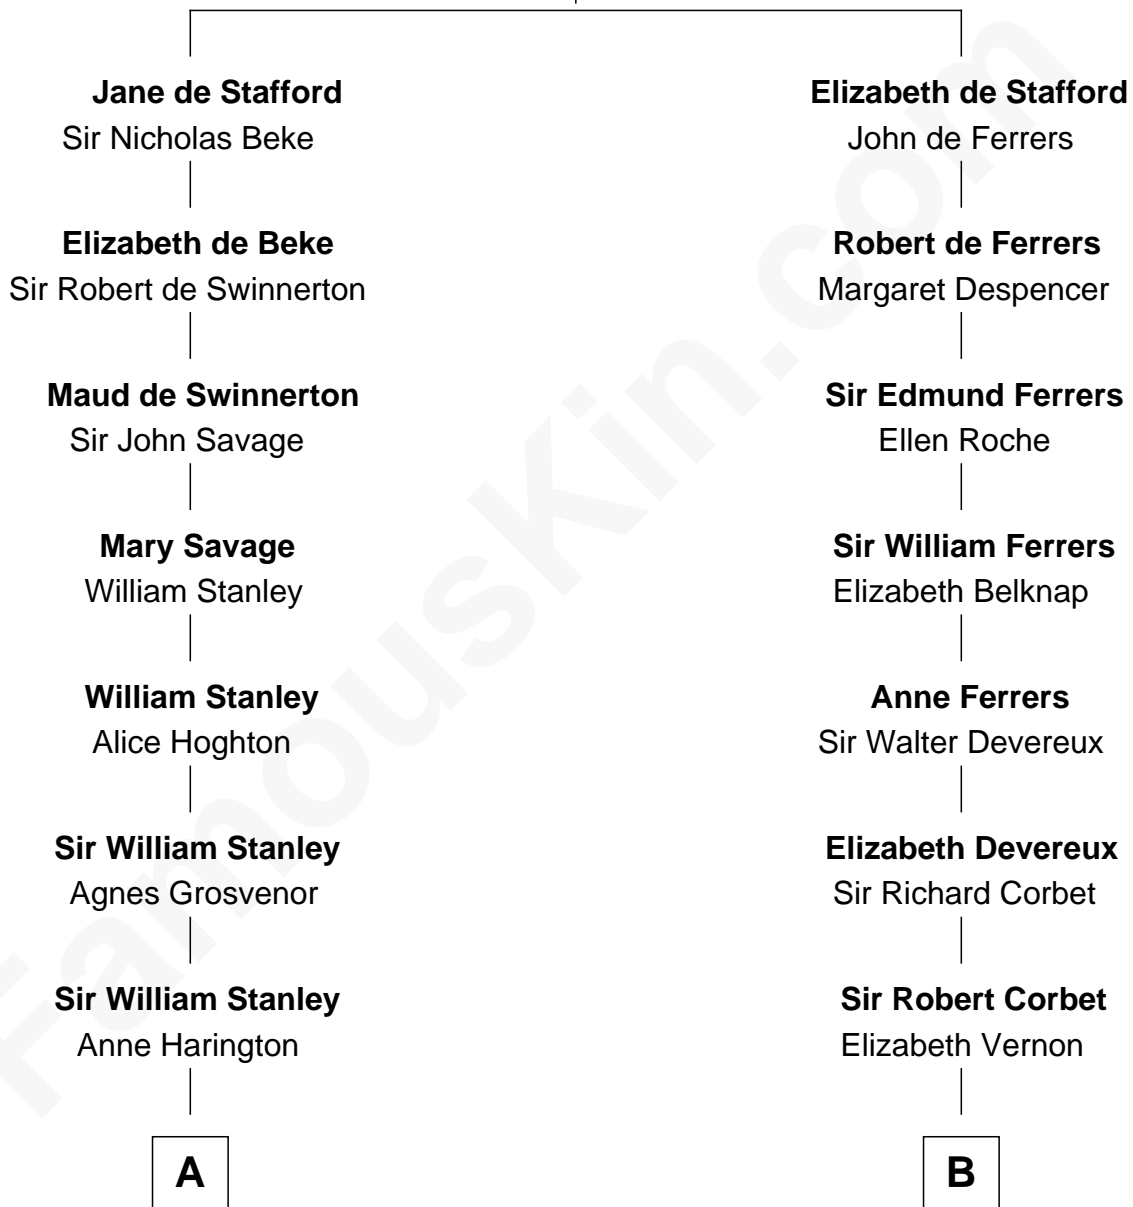

FamousKin.com Relationship Chart of

Henry Lloyd

40th Governor of Maryland

17th cousin of

James Russell Lowell

American "Fireside" Poet

Ralph de Stafford

*with wife
Katherine de Hastang*

*with wife
Margaret de Audley*

A

Peter Stanley
Cecily Tarleton

Anne Stanley
Edward Sutton

Anne Sutton
Richard Eltonhead

Alice Eltonhead
Henry Corbin

Ann Corbin
Col. William Tayloe

John Tayloe
Elizabeth Gwynn