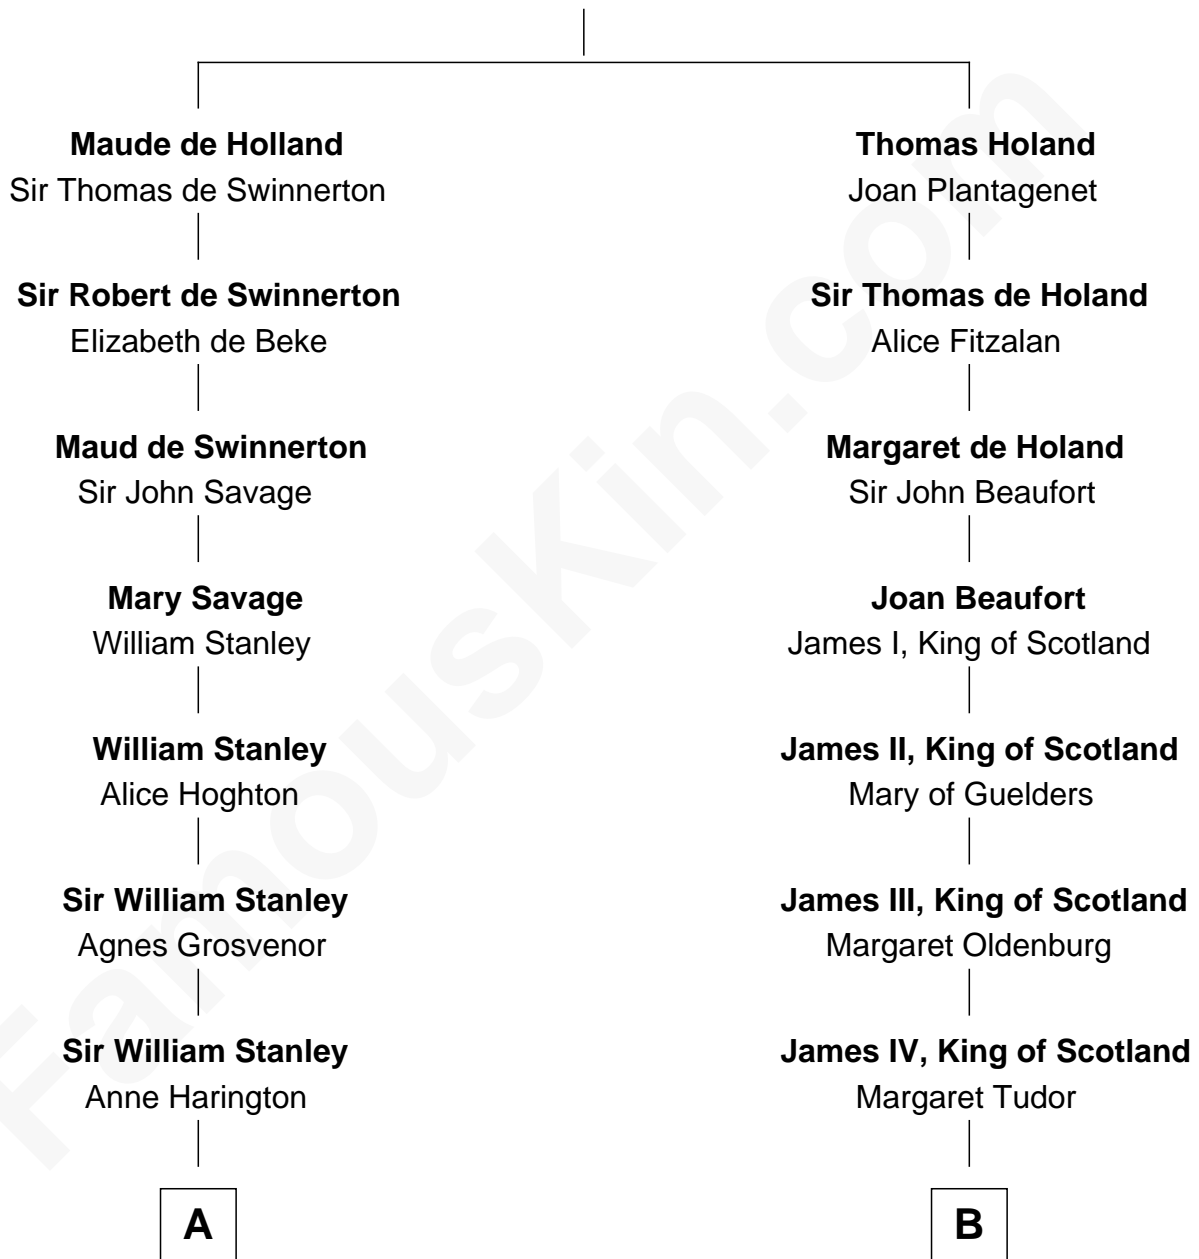

FamousKin.com

Relationship Chart of

Henry Lloyd

40th Governor of Maryland

17th cousin 1 time removed of

James Russell Lowell

American "Fireside" Poet

Sir Robert de Holland

Maude la Zouche

C

Harriet Brackett Spence

Rev. Charles Lowell

James Russell Lowell

American "Fireside" Poet

FamousKin.com