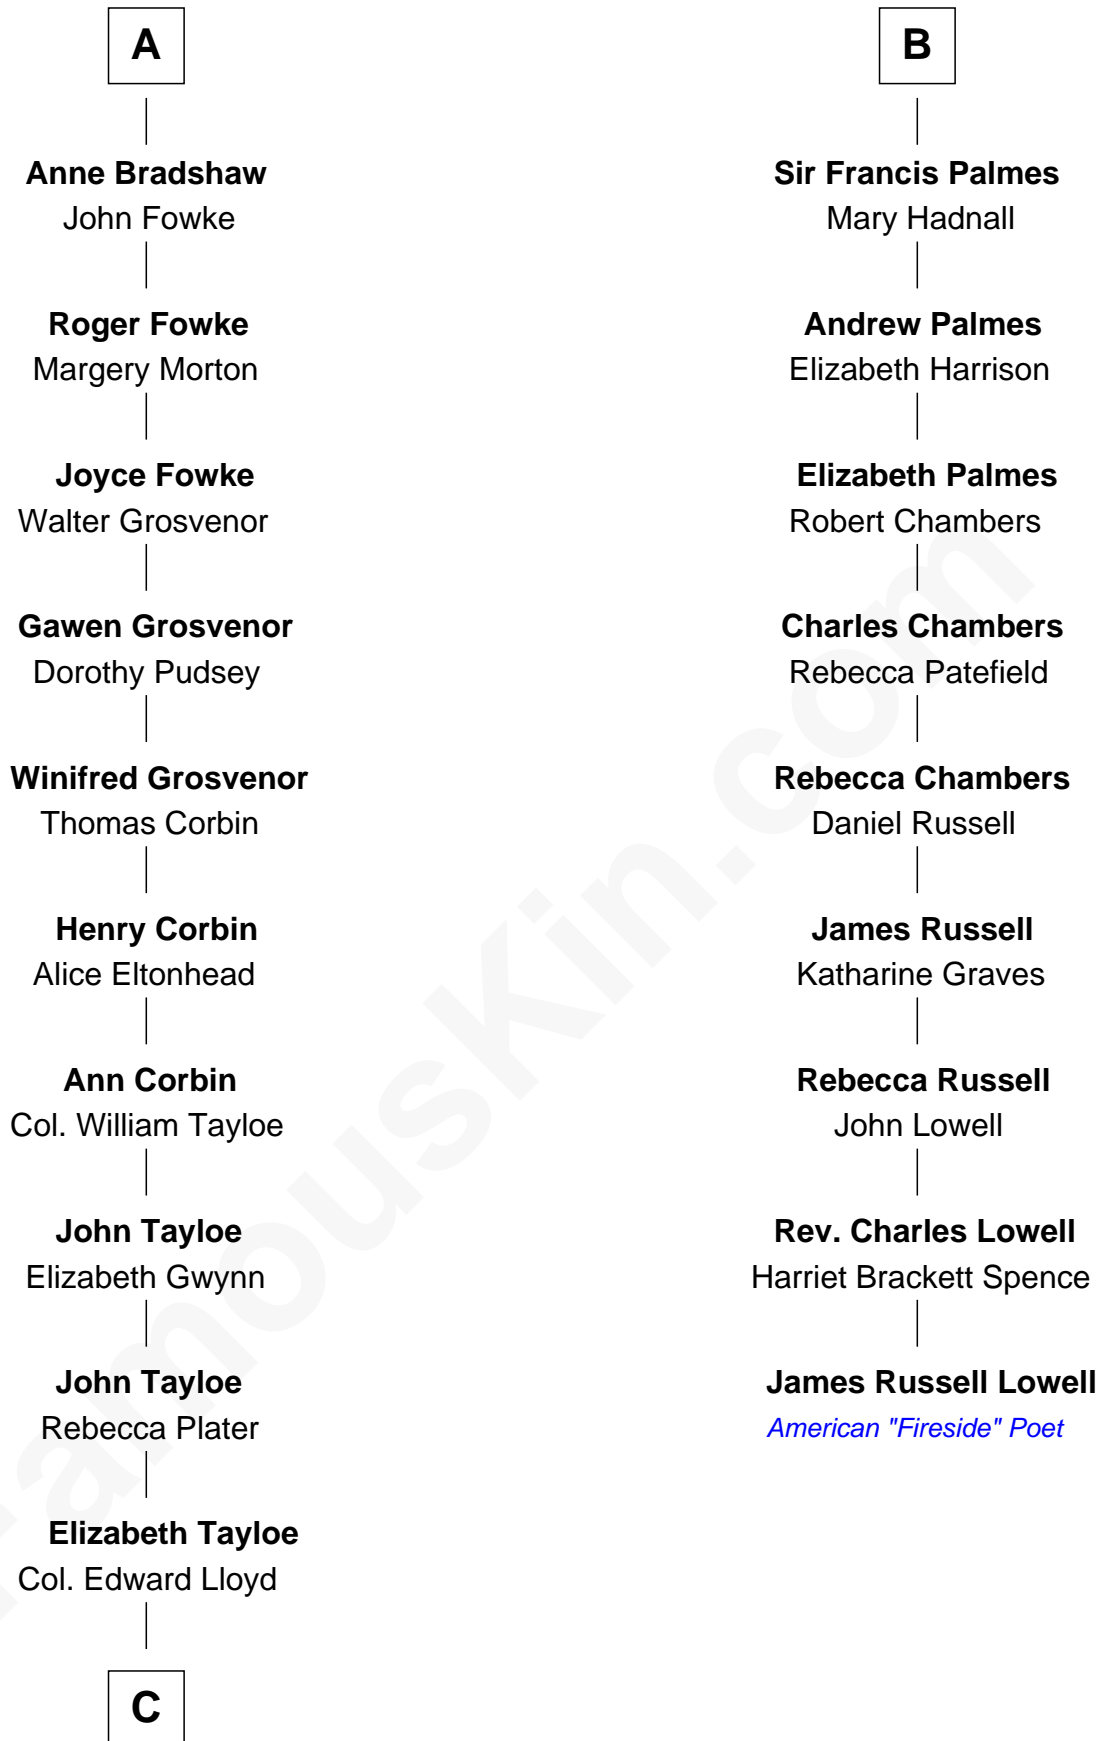

FamousKin.com

Relationship Chart of

Henry Lloyd

40th Governor of Maryland

15th cousin 4 times removed of

James Russell Lowell

American "Fireside" Poet

John de Welles

Maud de Roos

Margery de Welles

Stephen le Scrope

Maude le Scrope

Sir Baldwin Freville

Joyce Freville

Sir Roger Aston

Sir Robert Aston

Anne de Welles

James Butler

James Butler

Joan Beauchamp

Elizabeth Butler

John Talbot

Ann Talbot

Sir Henry Vernon

Elizabeth Vernon

Sir Robert Corbet

Sir Roger Corbet

Anne Windsor

Margaret Corbet

Sir Francis Palmes

B

C