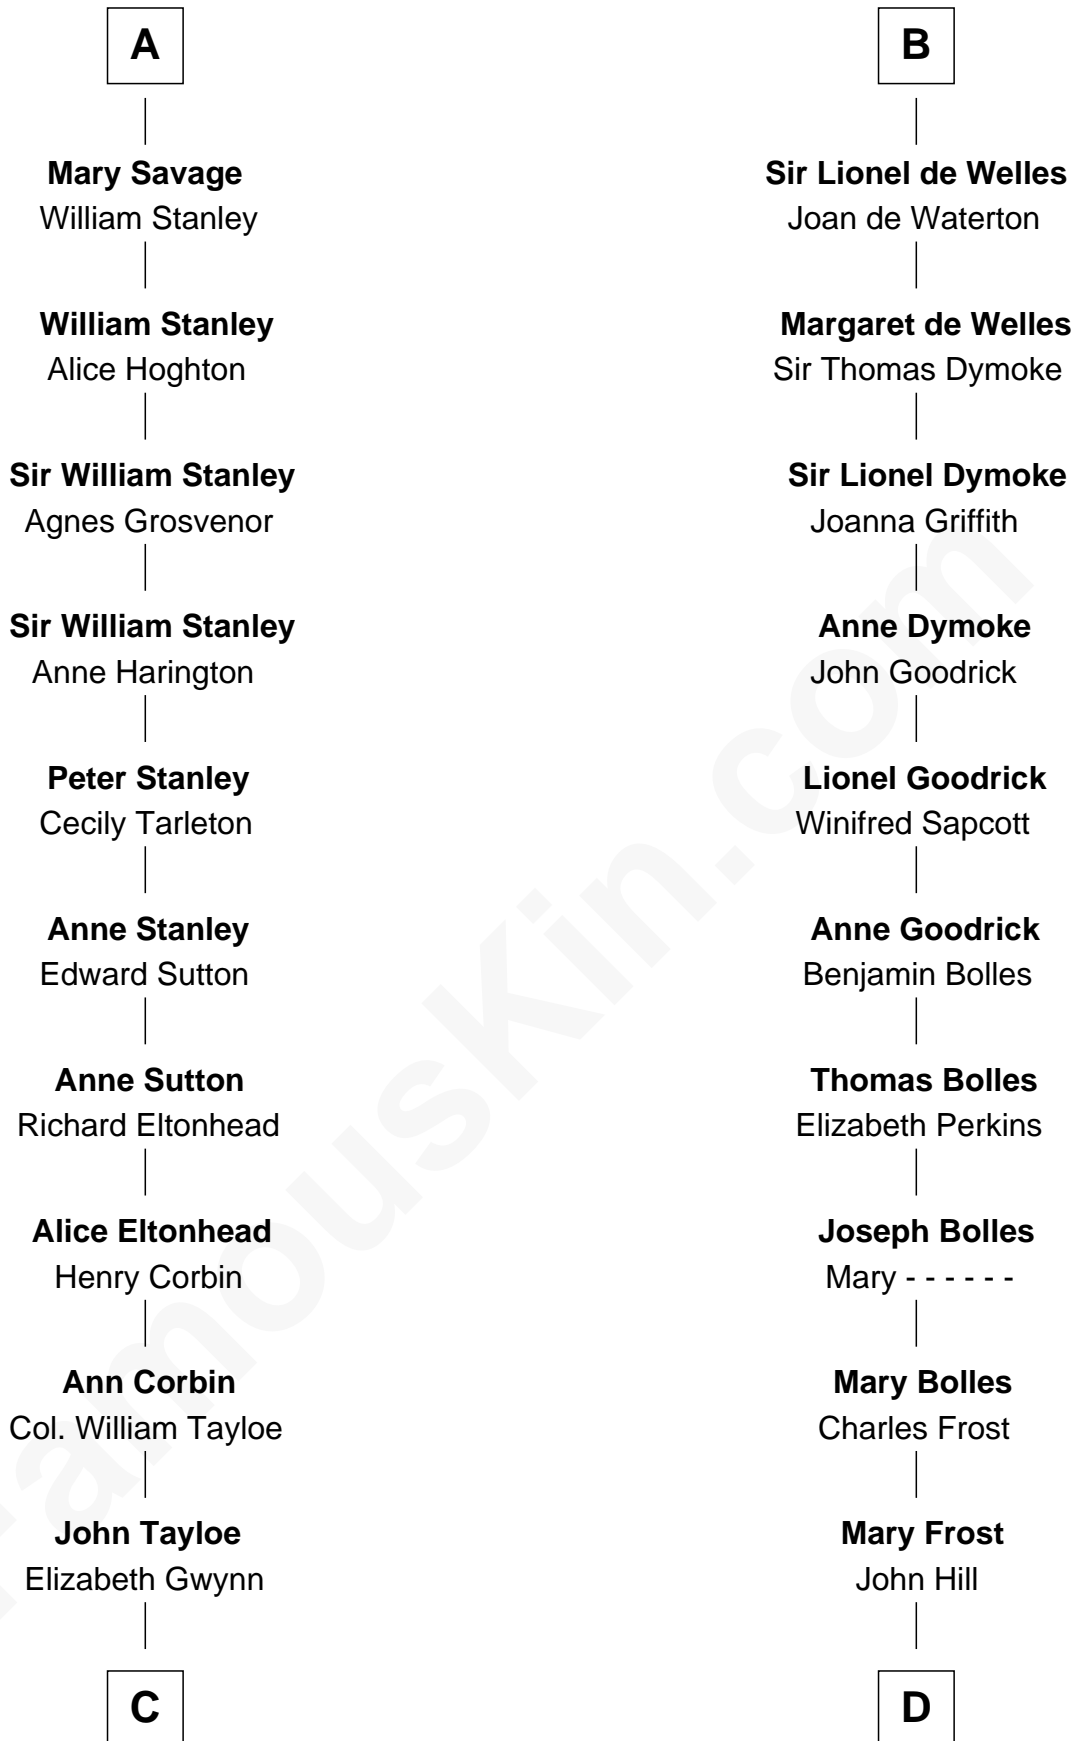

FamousKin.com

Relationship Chart of

Henry Lloyd

40th Governor of Maryland

20th cousin 1 time removed of

Ichabod Goodwin

27th Governor of New Hampshire

Sir Roger de Quincy
Helen of Galloway

C

John Tayloe
Rebecca Plater

Elizabeth Tayloe
Col. Edward Lloyd

Col. Edward Lloyd
Sally Scott Murray

Daniel Lloyd
Catherine Henry

Henry Lloyd
40th Governor of Maryland

D

Elisha Hill
Mary Plaisted

Hannah Hill
Dominicus Goodwin

Samuel Goodwin
Anna Thompson Gerrish

Ichabod Goodwin
27th Governor of New Hampshire