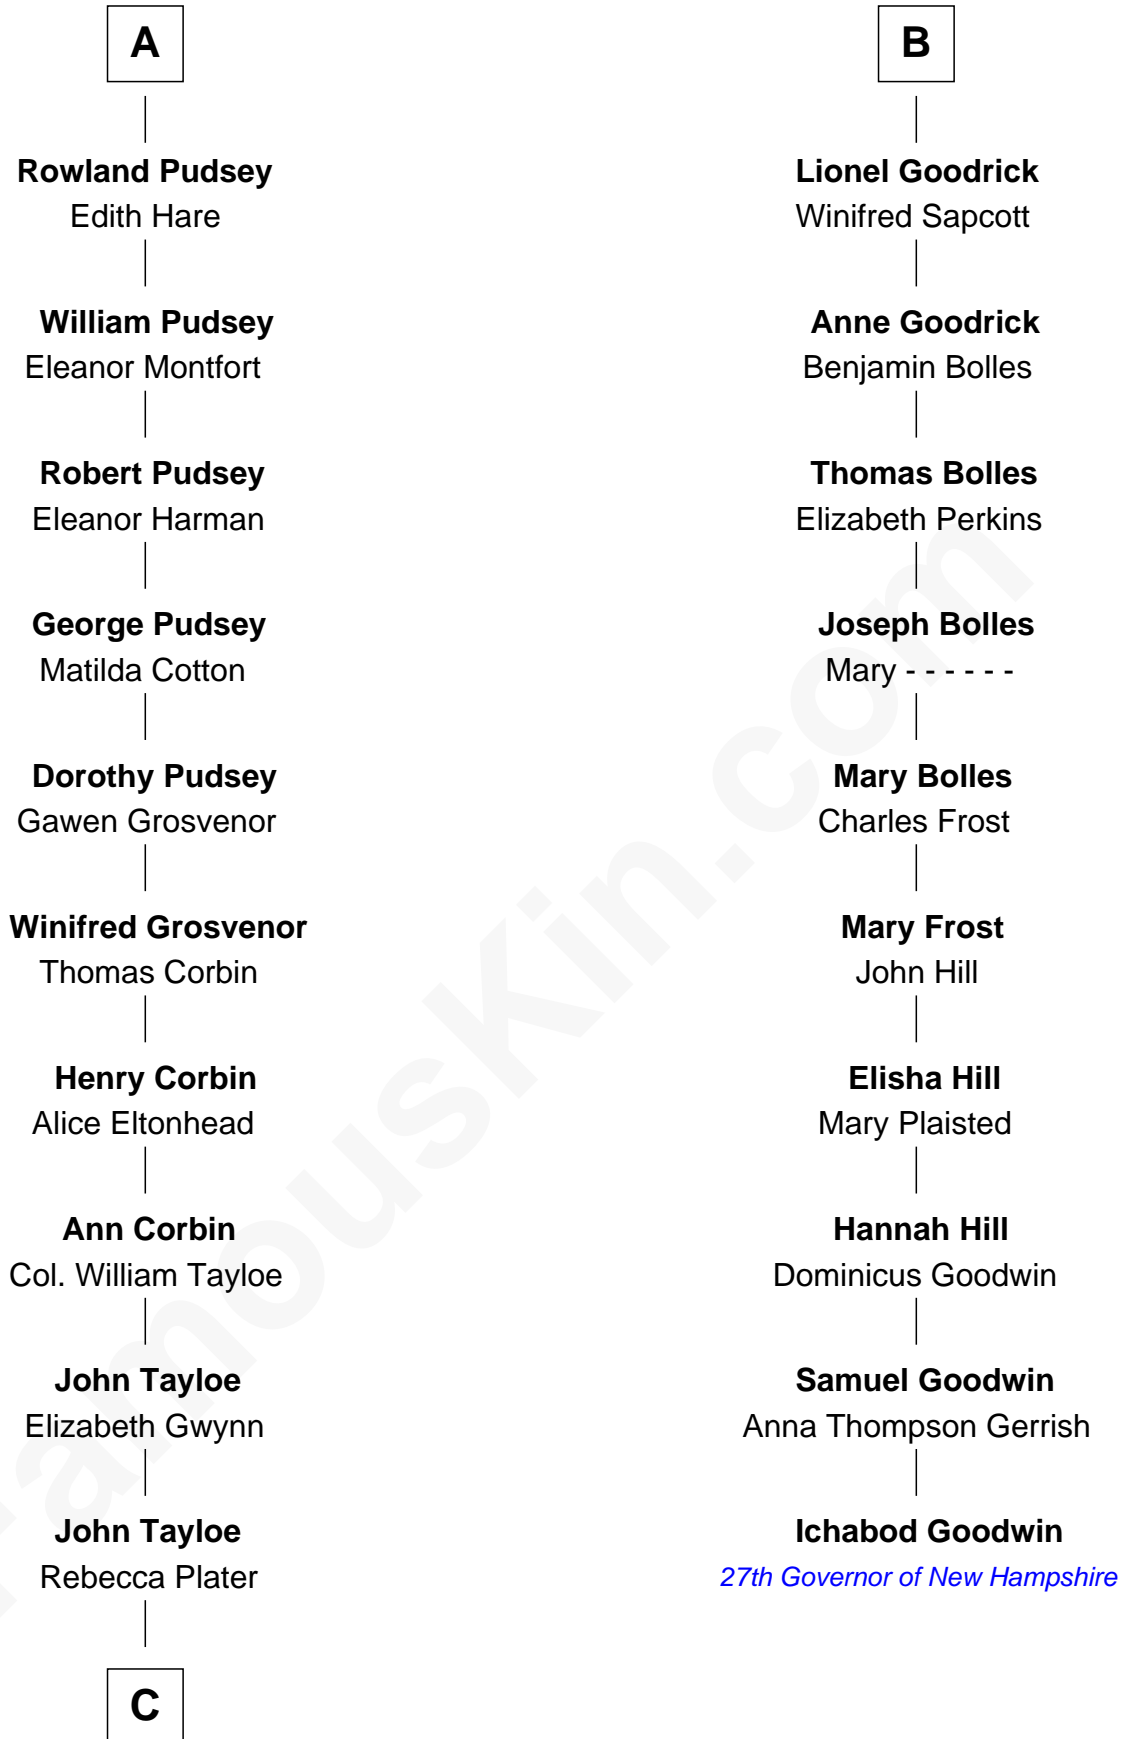

FamousKin.com

Relationship Chart of

Henry Lloyd

40th Governor of Maryland

16th cousin 4 times removed of

Ichabod Goodwin

27th Governor of New Hampshire

Sir Geoffrey le Scrope

Ivetta de Ros

C

Elizabeth Tayloe
Col. Edward Lloyd

Col. Edward Lloyd
Sally Scott Murray

Daniel Lloyd
Catherine Henry

Henry Lloyd
40th Governor of Maryland

FamousKin.com