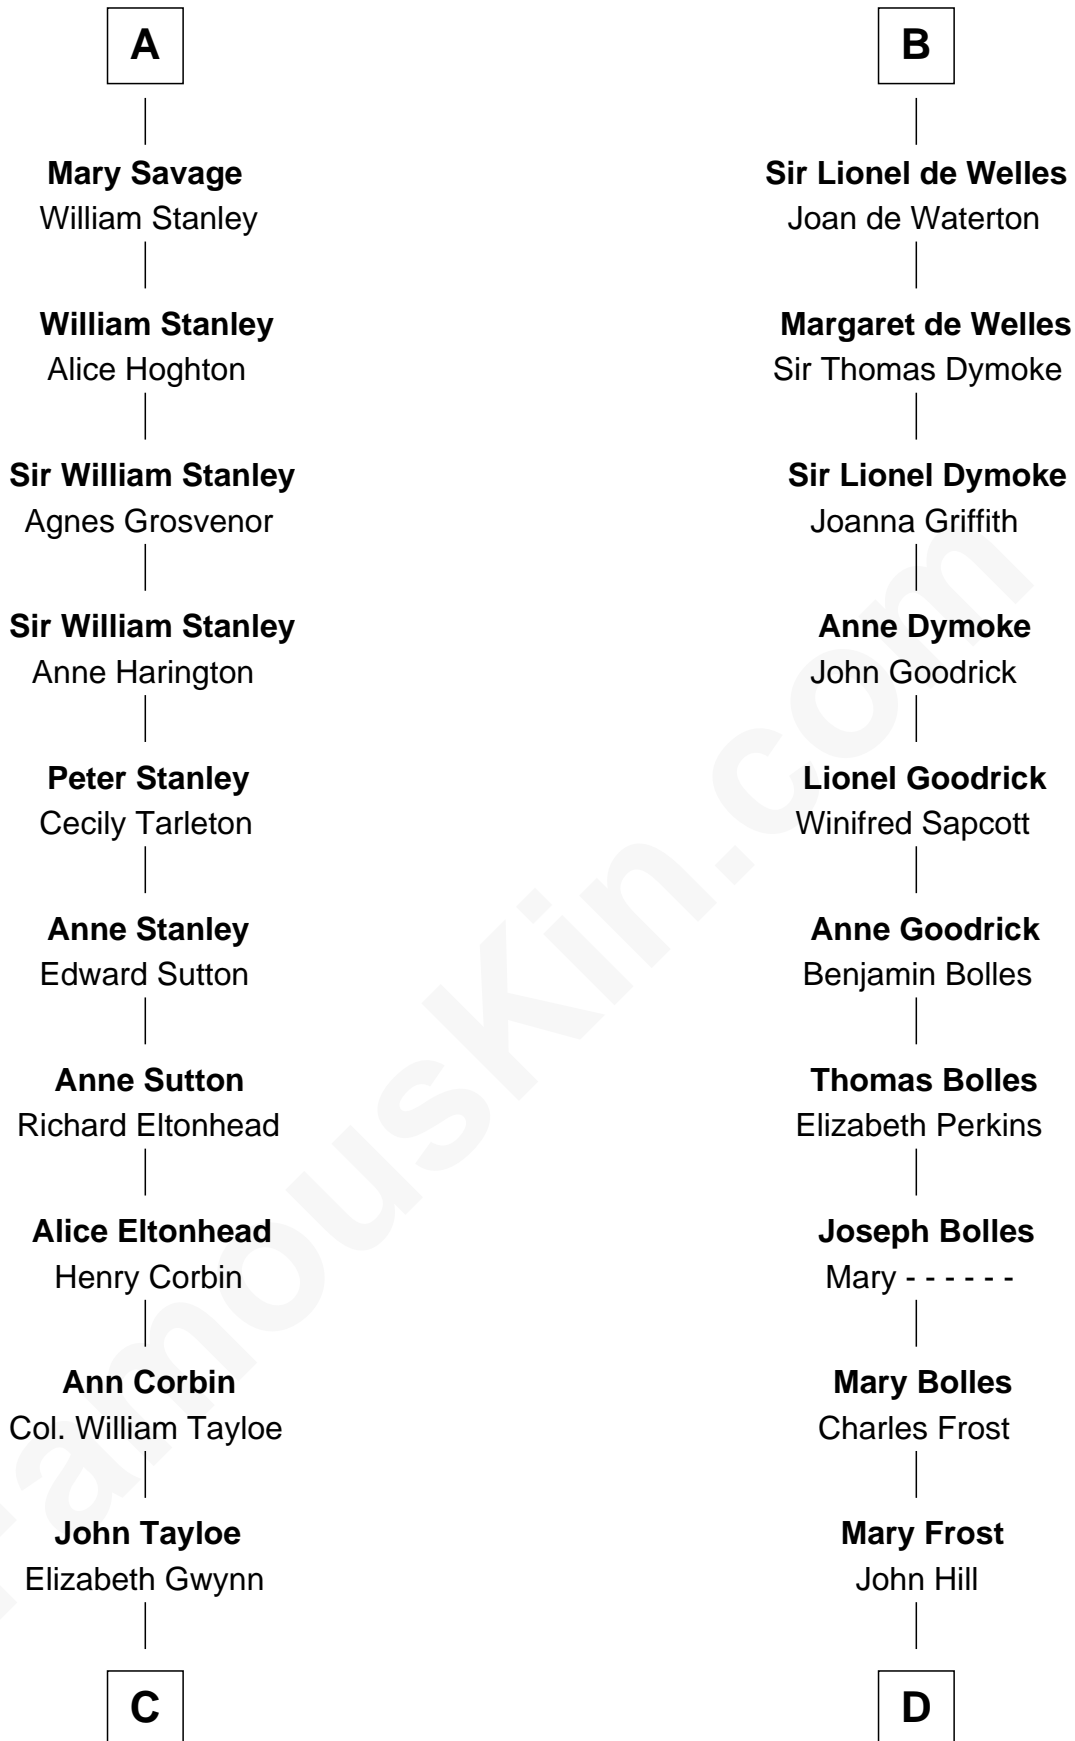

FamousKin.com
Relationship Chart of
Henry Lloyd

40th Governor of Maryland

20th cousin 1 time removed of

Ichabod Goodwin

27th Governor of New Hampshire

Sir William Longespee

Ela of Salisbury

Stephen Longespee
Emmeline de Ridelisford

Ela Longespee
Sir Roger la Zouche

Sir Alan la Zouche
Eleanor de Segrave

Maude la Zouche
Sir Robert de Holland

Maude de Holland
Sir Thomas de Swinnerton

Sir Robert de Swinnerton
Elizabeth de Beke

Maud de Swinnerton
Sir John Savage

A

William Longespee
Idoine de Camville

Ela Longespee
Sir James de Audley

Sir Hugh I de Audley
Iseult de Mortimer

Alice de Audley
Sir Ralph de Greystoke

Sir William de Greystoke
Joan FitzHenry

Sir Ralph de Greystoke
Katherine de Clifford

Maud de Greystoke
Eudo de Welles

B

C

John Tayloe
Rebecca Plater

Elizabeth Tayloe
Col. Edward Lloyd

Col. Edward Lloyd
Sally Scott Murray

Daniel Lloyd
Catherine Henry

Henry Lloyd
40th Governor of Maryland