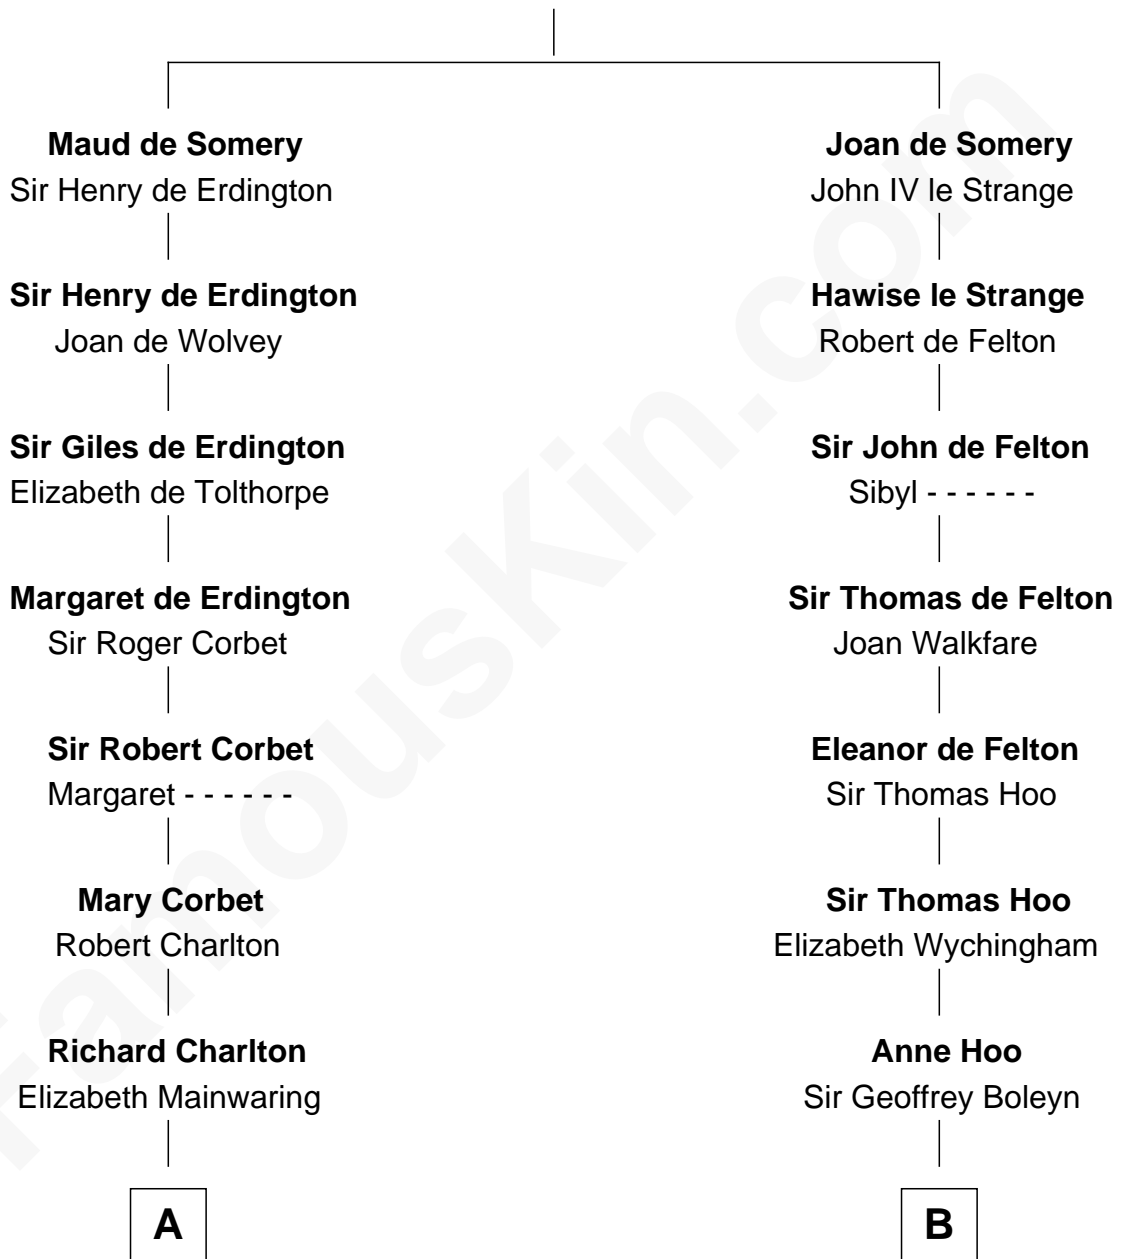

FamousKin.com

Relationship Chart of

Henry Lloyd

40th Governor of Maryland

9th cousin 11 times removed of

Anne Boleyn

2nd Wife of King Henry VIII

Sir Roger de Somery

Nichole d'Aubenev

C

Elizabeth Tayloe
Col. Edward Lloyd

Col. Edward Lloyd
Sally Scott Murray

Daniel Lloyd
Catherine Henry

Henry Lloyd
40th Governor of Maryland

FamousKin.com