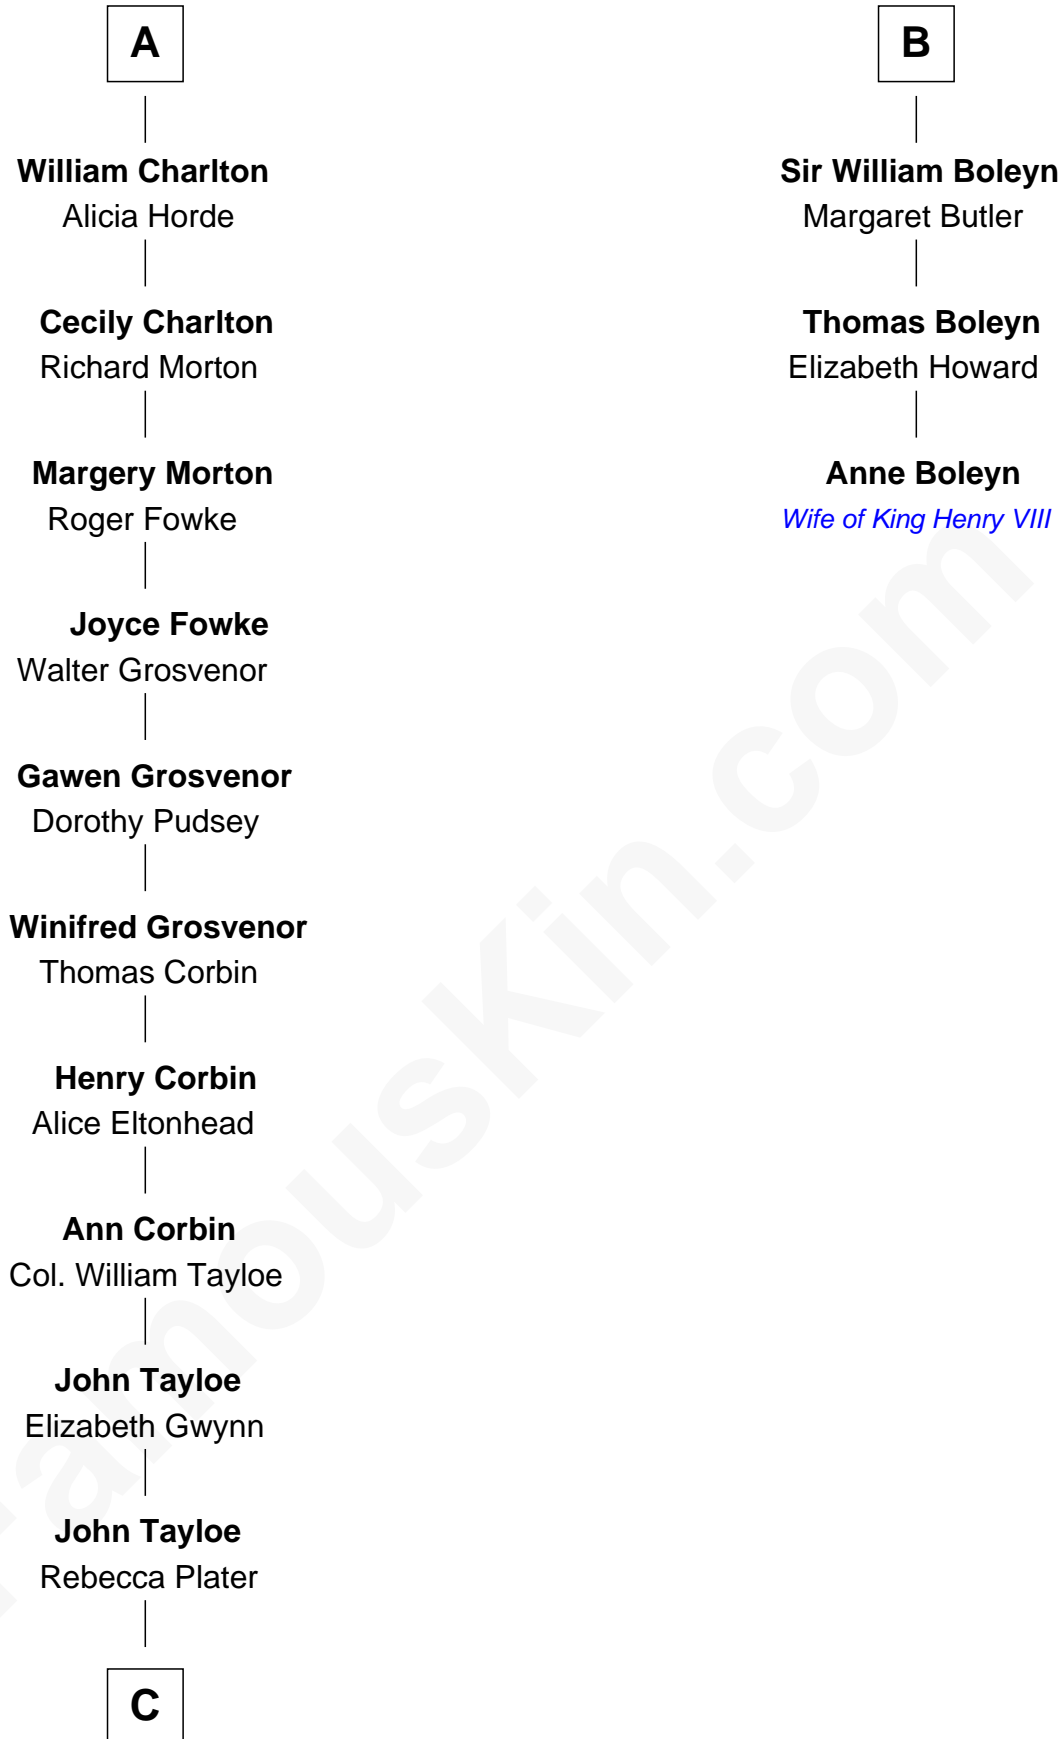

FamousKin.com

Relationship Chart of

Henry Lloyd

40th Governor of Maryland

9th cousin 11 times removed of

Anne Boleyn

2nd Wife of King Henry VIII

Sir Roger de Somery

Nichole d'Aubenev

C

Elizabeth Tayloe
Col. Edward Lloyd

Col. Edward Lloyd
Sally Scott Murray

Daniel Lloyd
Catherine Henry

Henry Lloyd
40th Governor of Maryland

FamousKin.com