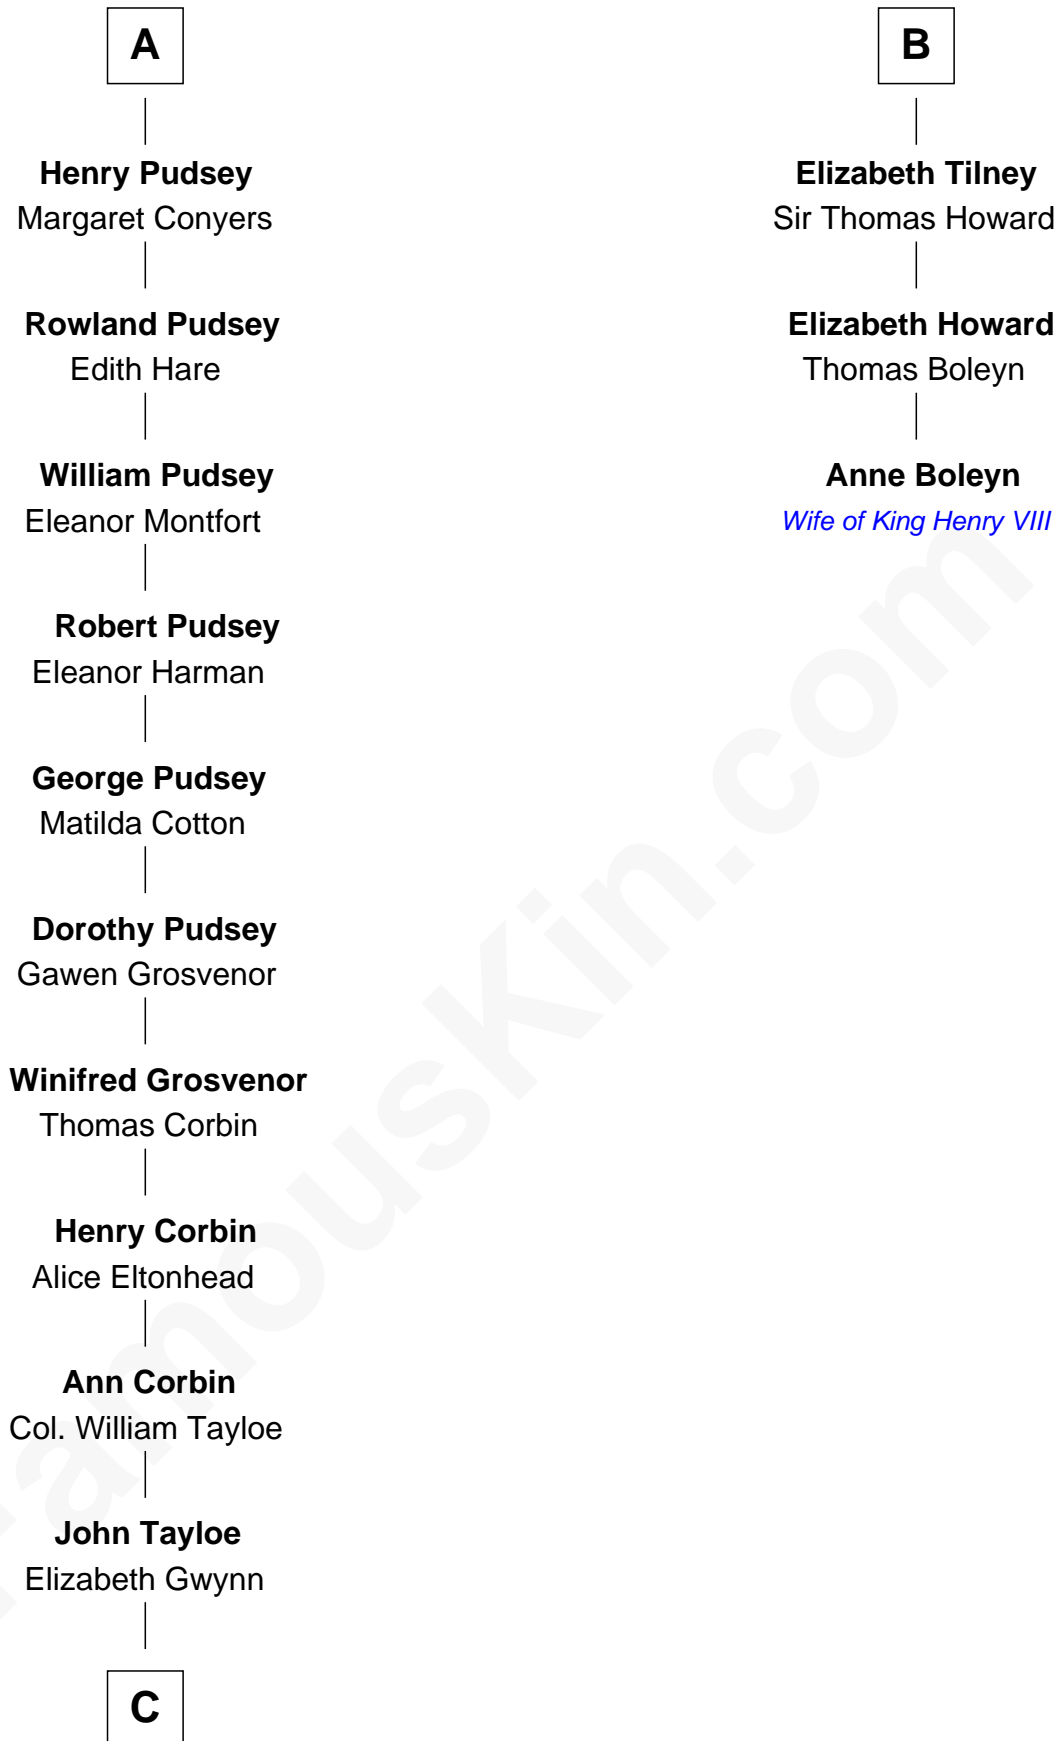

FamousKin.com

Relationship Chart of

Henry Lloyd

40th Governor of Maryland

9th cousin 12 times removed of

Anne Boleyn

2nd Wife of King Henry VIII

William de Odingsells

Henry FitzHugh

Eleanor Fitzhugh

Sir Thomas Tunstall

Margaret Tunstall

Sir Ralph Pudsey

Sir John Pudsey

Grace Hamerton

A

Ida de Odingsells

Sir Roger de Herdeburgh

Ela Herdeburgh

Sir William de Boteler

Ankaret le Boteler

John le Strange

Eleanor le Strange

Sir Reynold de Grey

Ida Grey

John Cokayne

Elizabeth Cokayne

Sir Laurence Cheney

Elizabeth Cheney

Sir Frederick Tilney

B

C