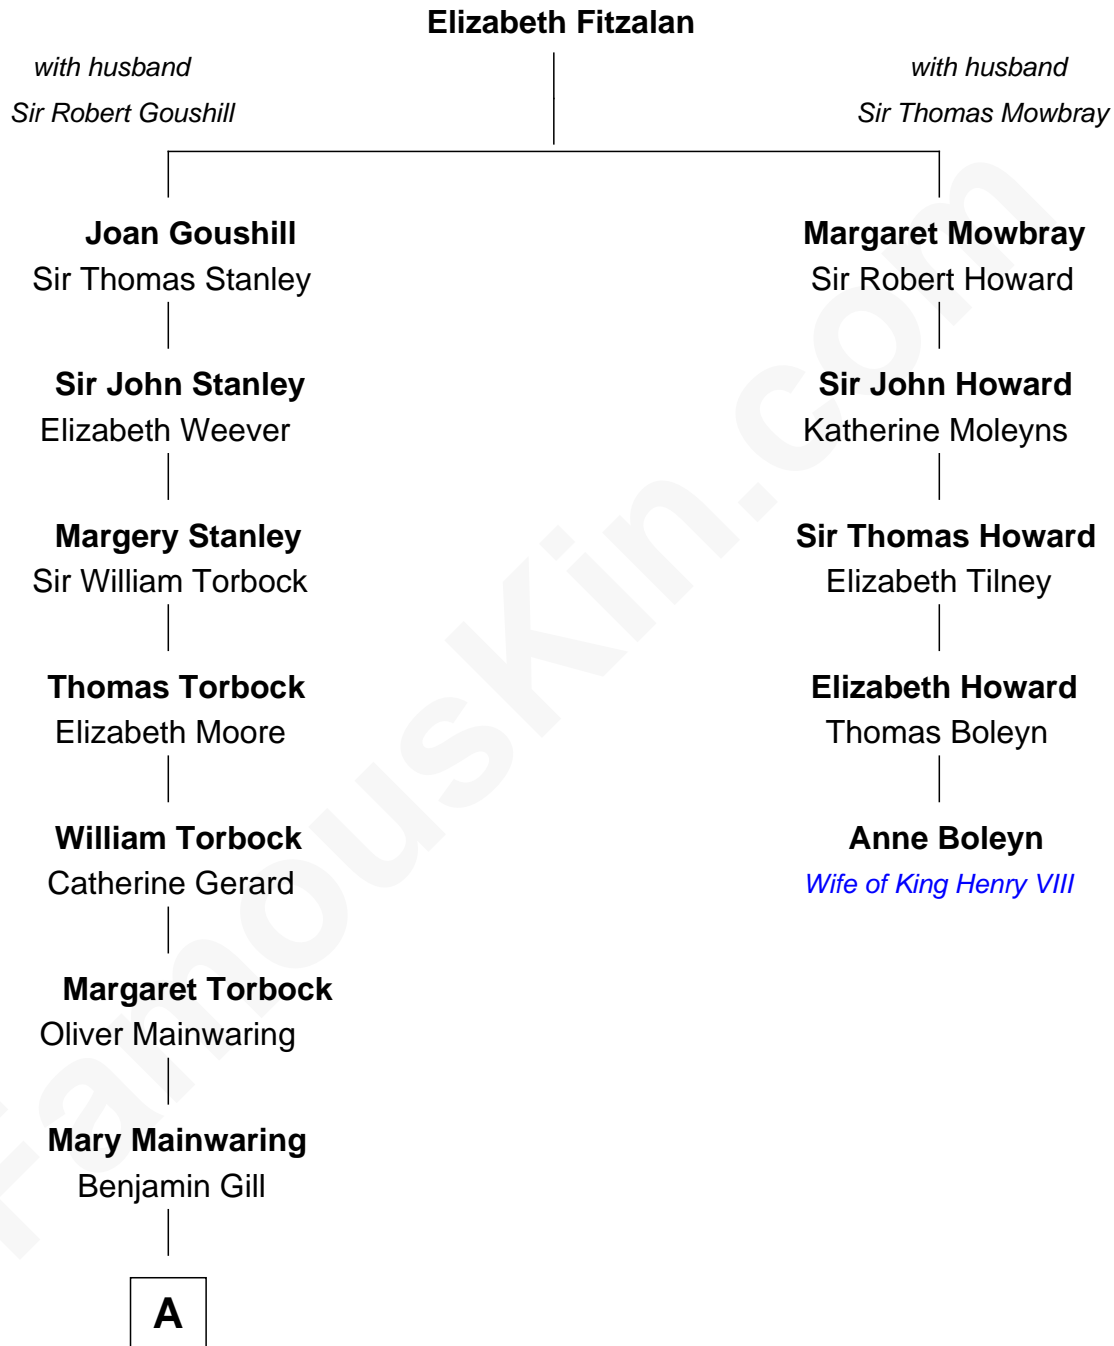

FamousKin.com

Relationship Chart of

Henry Lloyd

40th Governor of Maryland

4th cousin 10 times removed of

Anne Boleyn

2nd Wife of King Henry VIII

A