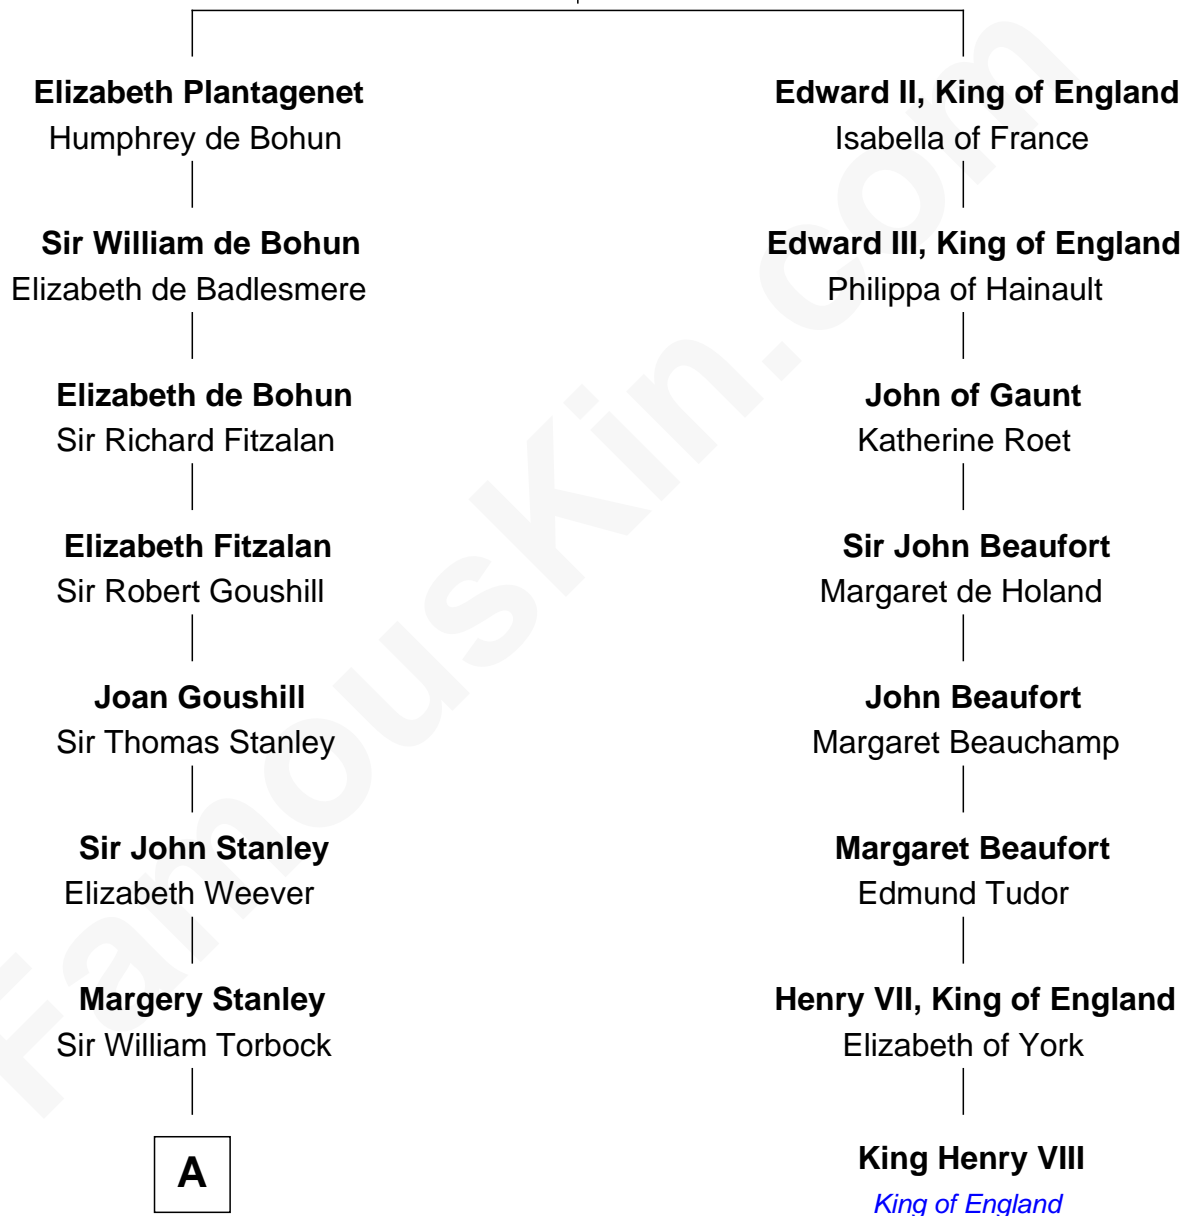

FamousKin.com Relationship Chart of

Henry Lloyd

40th Governor of Maryland

7th cousin 11 times removed of

King Henry VIII

King of England

King Edward I
Eleanor of Castile

B

—
Daniel Lloyd
Catherine Henry

—
Henry Lloyd
40th Governor of Maryland

FamousKin.com