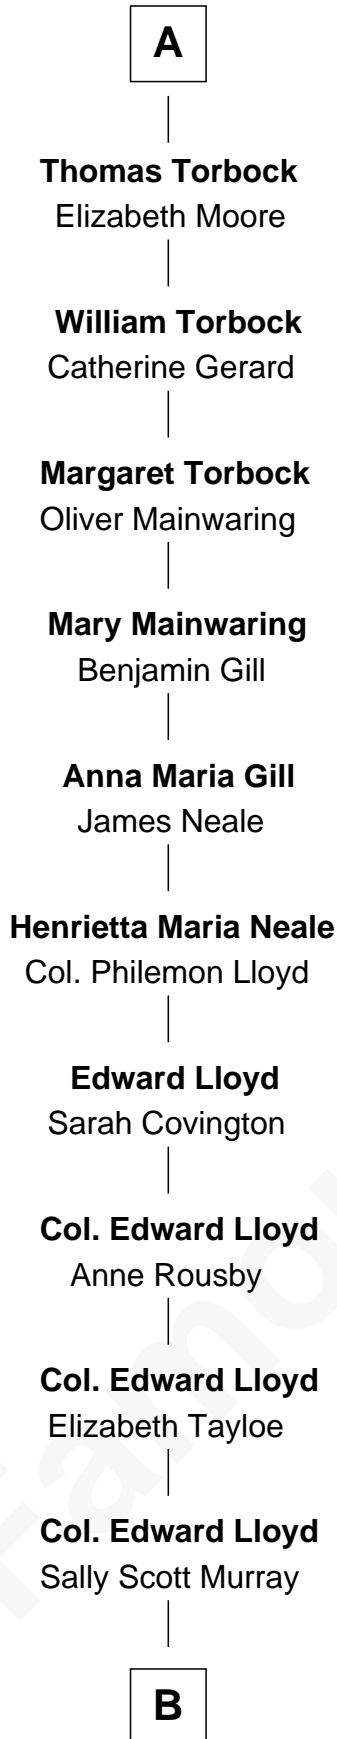

FamousKin.com Relationship Chart of

Henry Lloyd

40th Governor of Maryland

7th cousin 11 times removed of

King Henry VIII

King of England

King Edward I
Eleanor of Castile

B

—
Daniel Lloyd
Catherine Henry

—
Henry Lloyd
40th Governor of Maryland

FamousKin.com