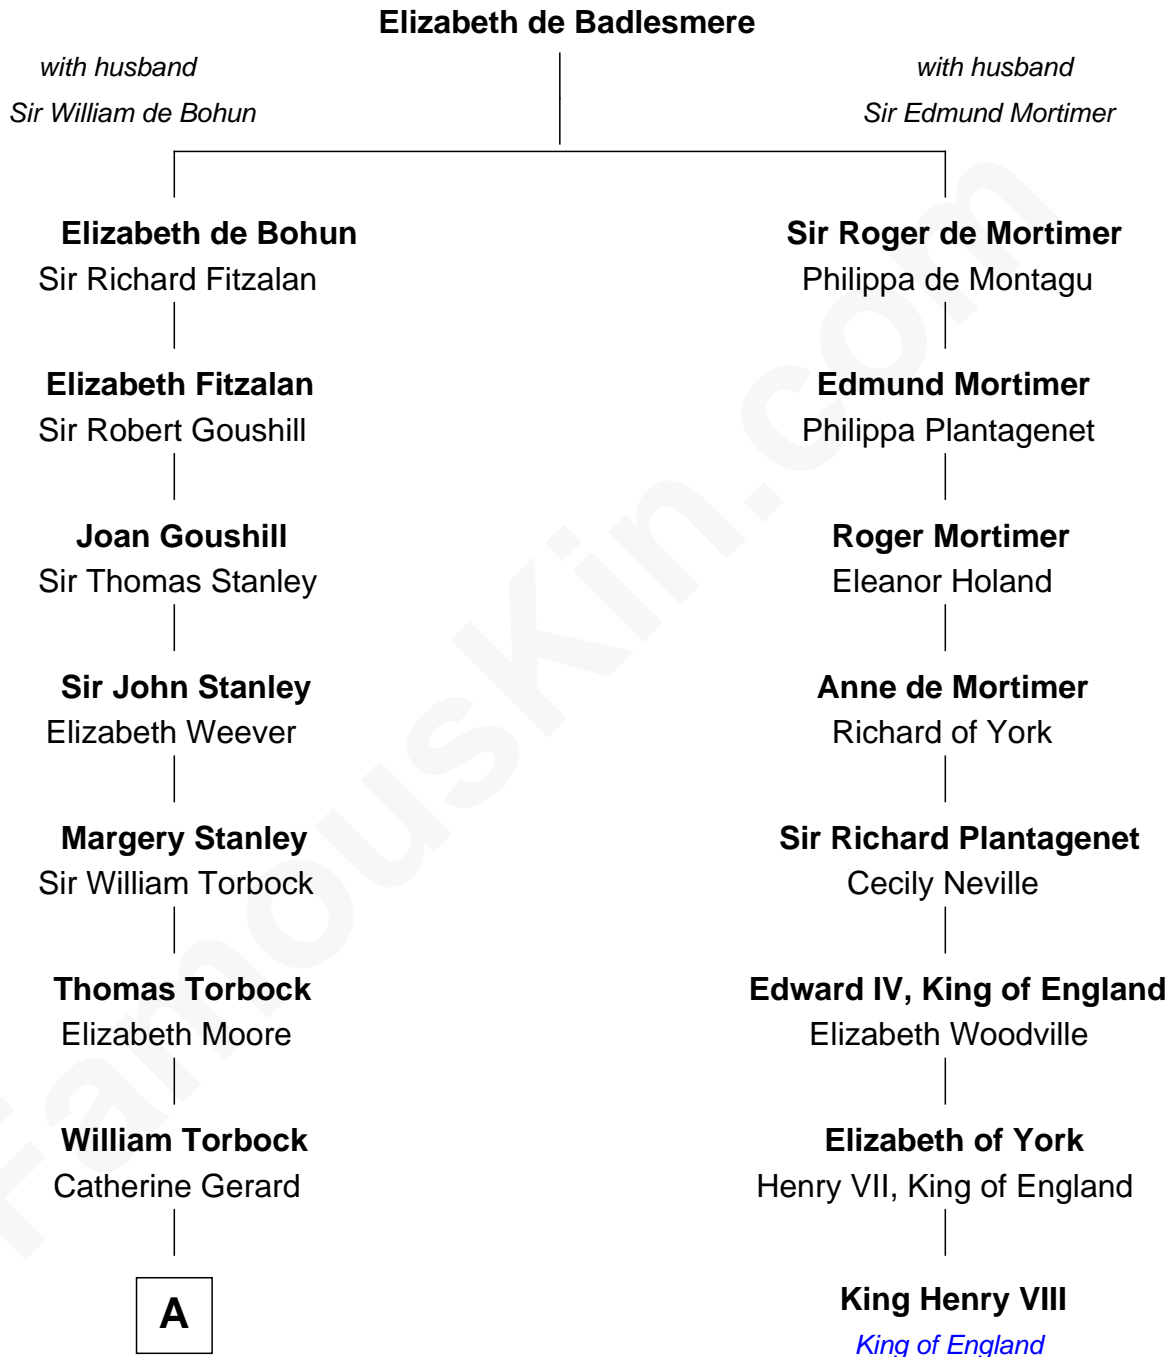

# FamousKin.com Relationship Chart of

**Henry Lloyd**

*40th Governor of Maryland*

7th cousin 9 times removed of

**King Henry VIII**

*King of England*

**A**

**Margaret Torbock**

Oliver Mainwaring

**Mary Mainwaring**

Benjamin Gill

**Anna Maria Gill**

James Neale

**Henrietta Maria Neale**

Col. Philemon Lloyd

**Edward Lloyd**