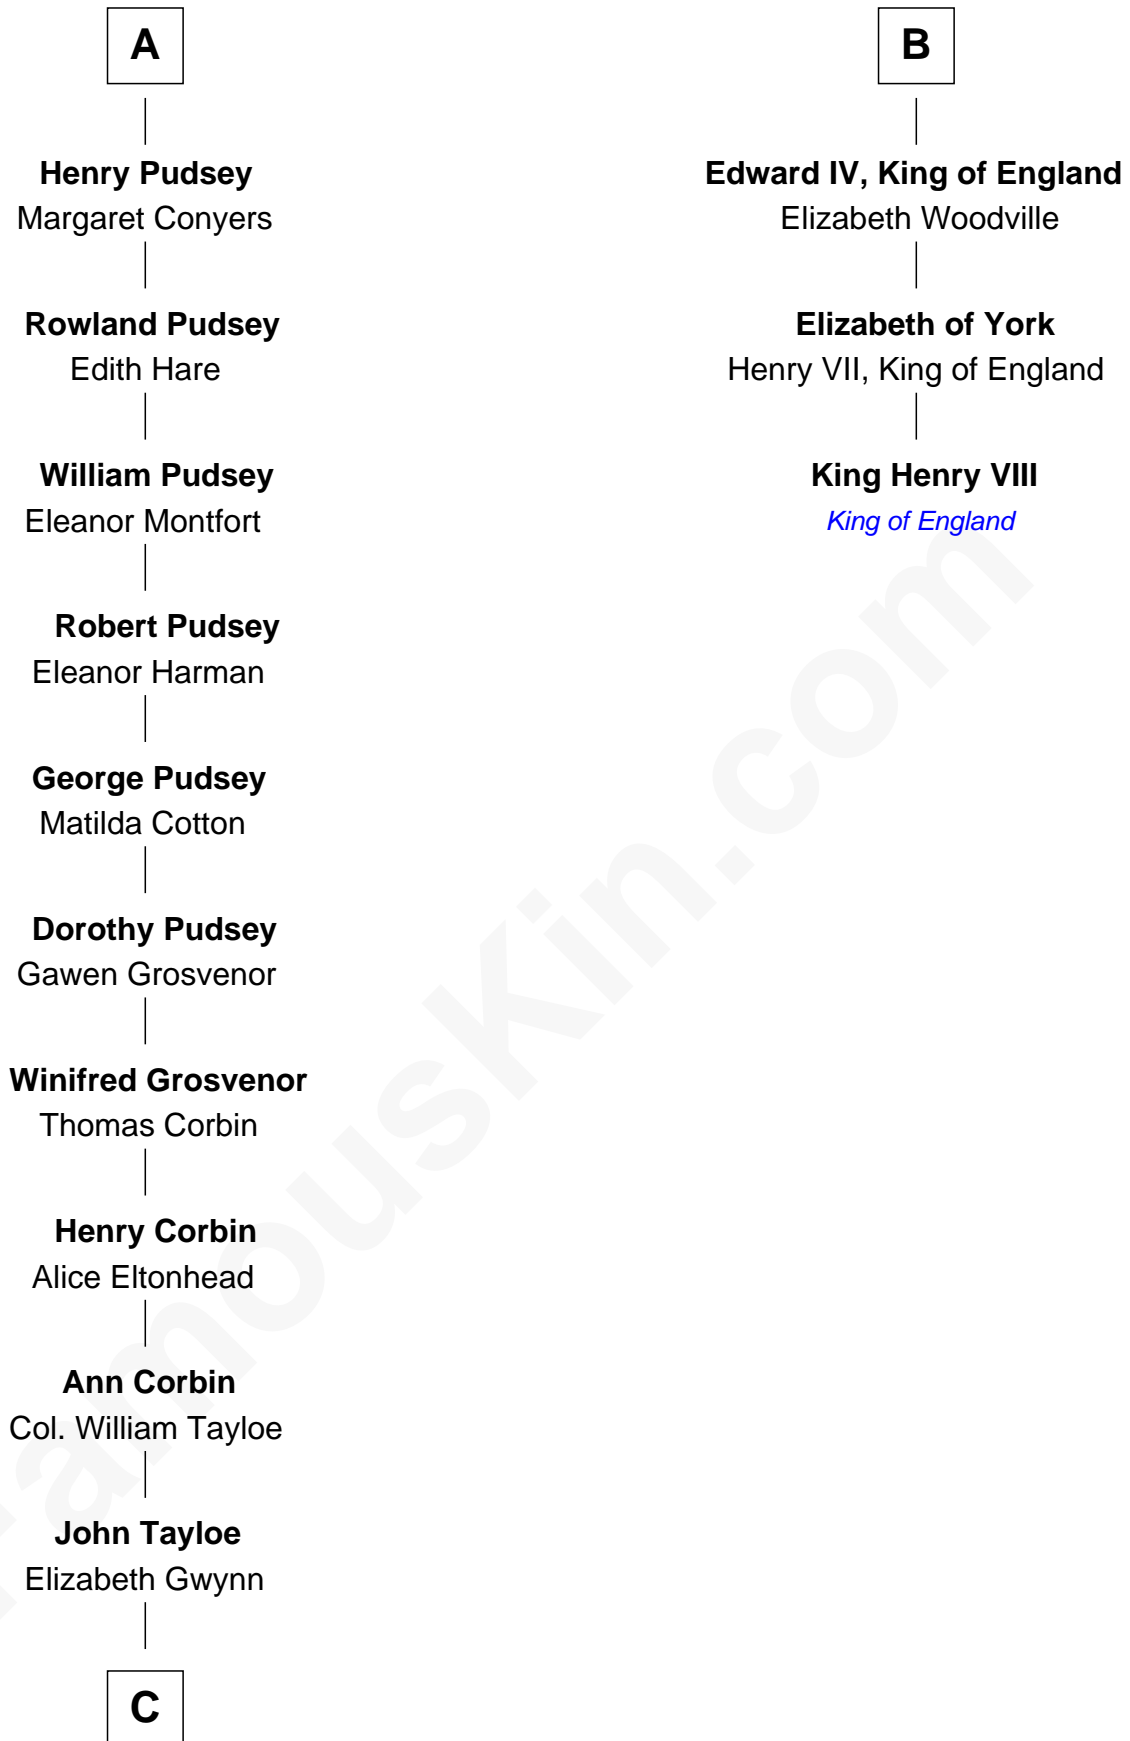

# FamousKin.com Relationship Chart of

**Henry Lloyd**

*40th Governor of Maryland*

9th cousin 12 times removed of

**King Henry VIII**

*King of England*

**John Fitz Robert**

Ada de Baliol

**C**

**John Tayloe**  
Rebecca Plater

**Elizabeth Tayloe**  
Col. Edward Lloyd

**Col. Edward Lloyd**  
Sally Scott Murray

**Daniel Lloyd**  
Catherine Henry

**Henry Lloyd**  
*40th Governor of Maryland*

FamousKin.com