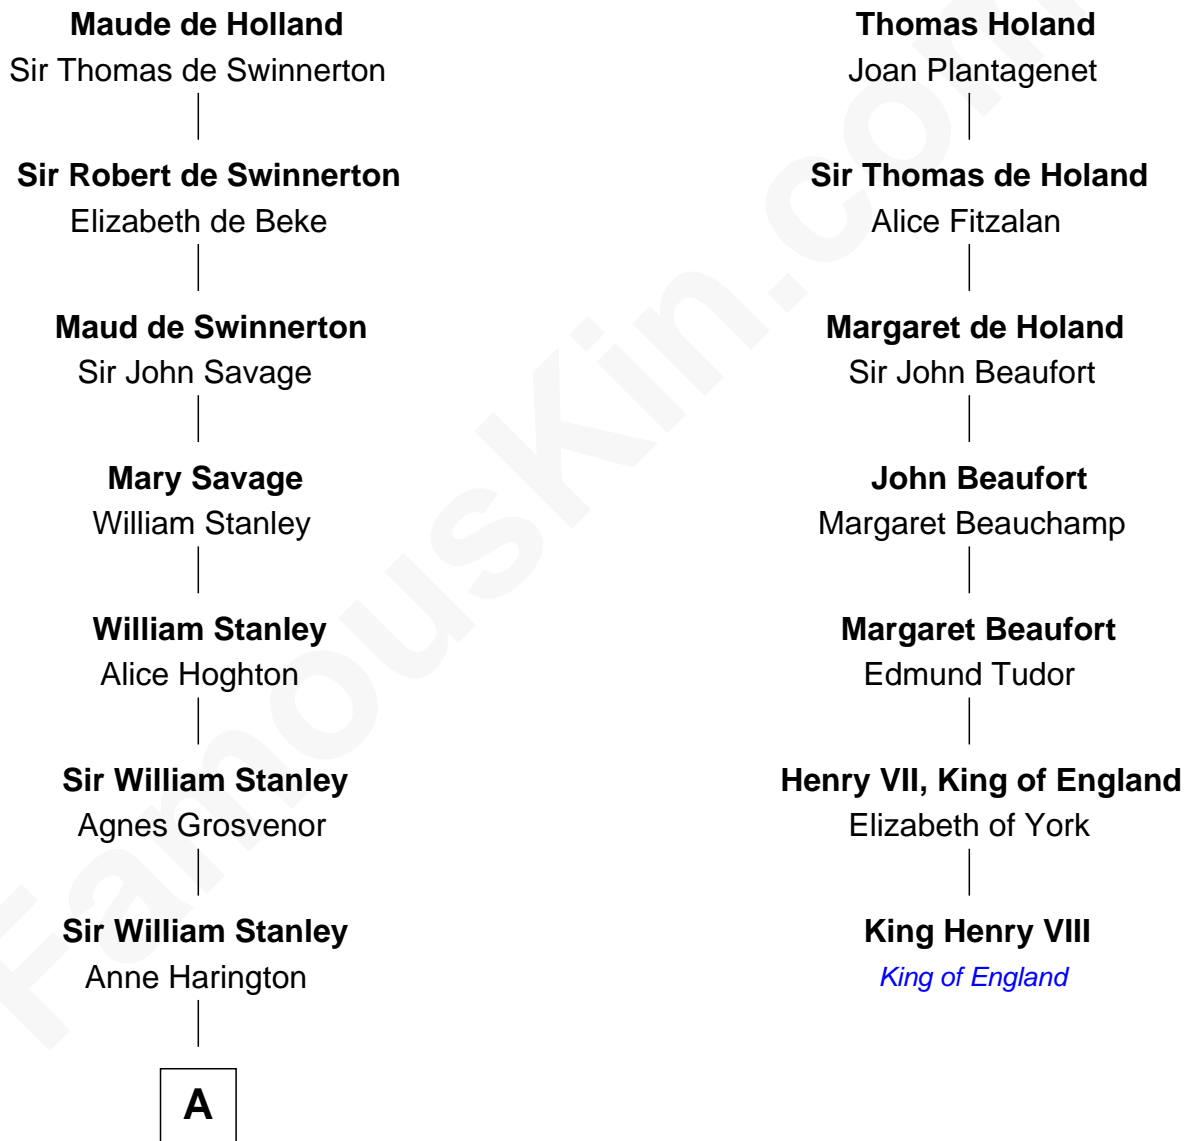

# FamousKin.com Relationship Chart of

**Henry Lloyd**

*40th Governor of Maryland*

6th cousin 11 times removed of

**King Henry VIII**

*King of England*

**Sir Robert de Holland**

Maude la Zouche

**A**

—  
**Peter Stanley**  
Cecily Tarleton

—  
**Anne Stanley**  
Edward Sutton

—  
**Anne Sutton**  
Richard Eltonhead

—  
**Alice Eltonhead**  
Henry Corbin

—  
**Ann Corbin**  
Col. William Tayloe

—  
**John Tayloe**  
Elizabeth Gwynn