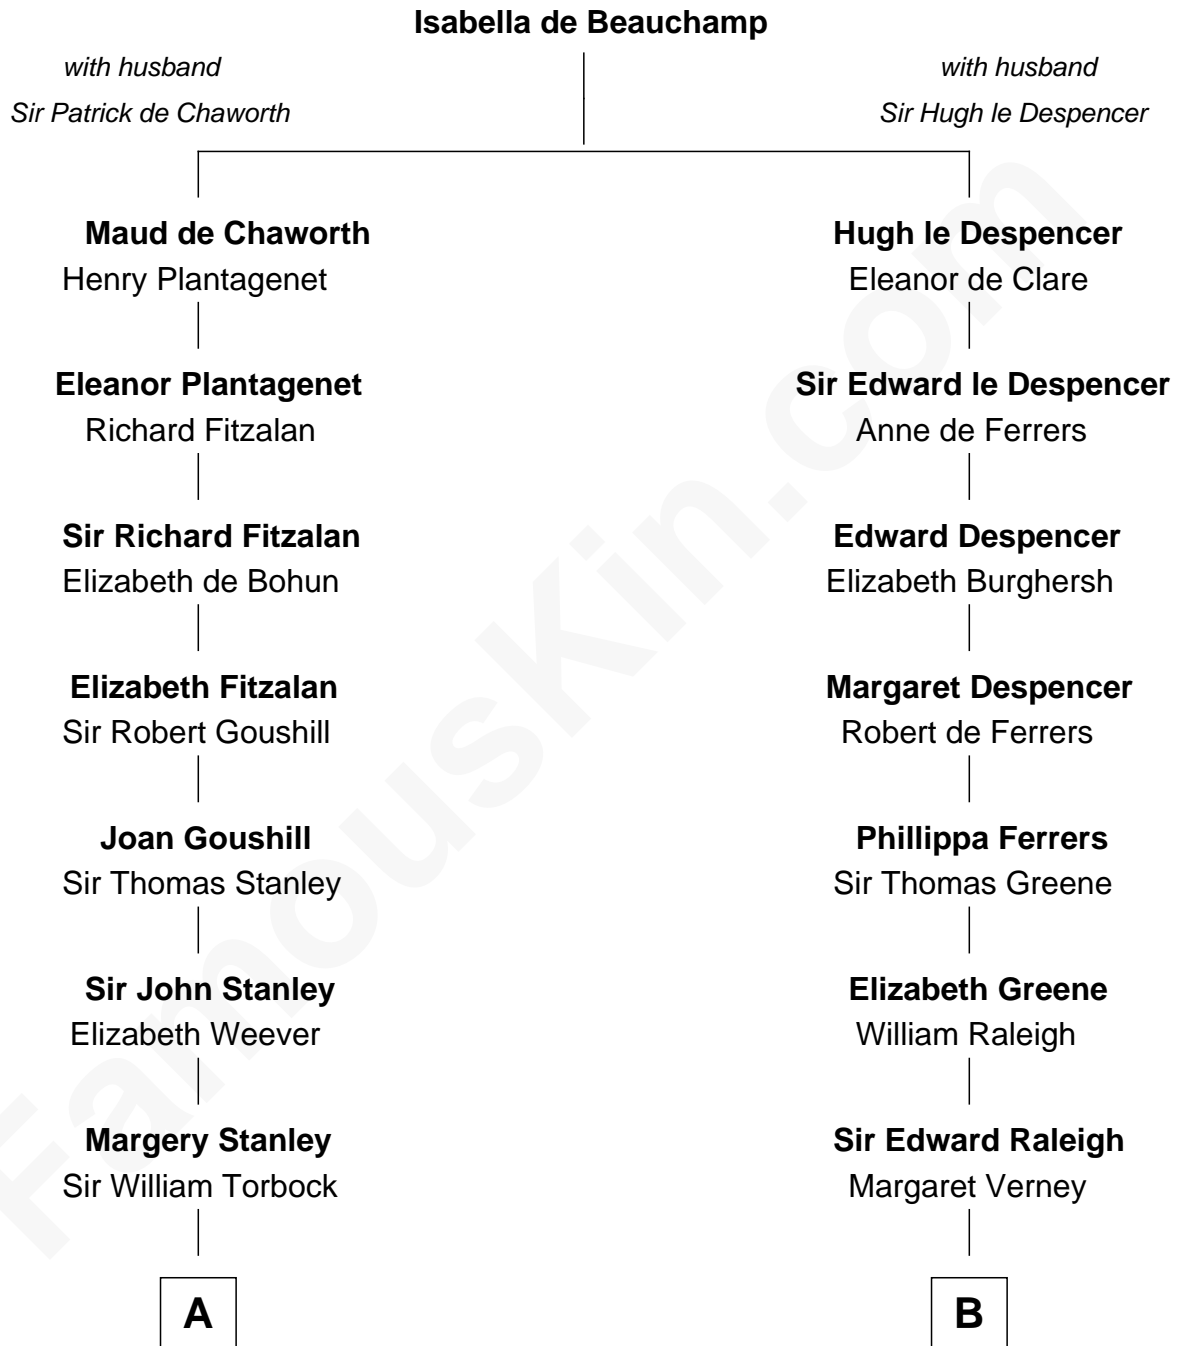

FamousKin.com

Relationship Chart of

Henry Lloyd

40th Governor of Maryland

18th cousin 3 times removed of

Willis Carrier

Inventor of Air Conditioning

C

Daniel Lloyd
Catherine Henry

Henry Lloyd
40th Governor of Maryland

D

Dr. Harris Otis
Sarah Rogers

Lydia Otis
Thomas Button

Ann Elizabeth Button
David Joy Haviland

Elizabeth R. Haviland
Duane Williams Carrier