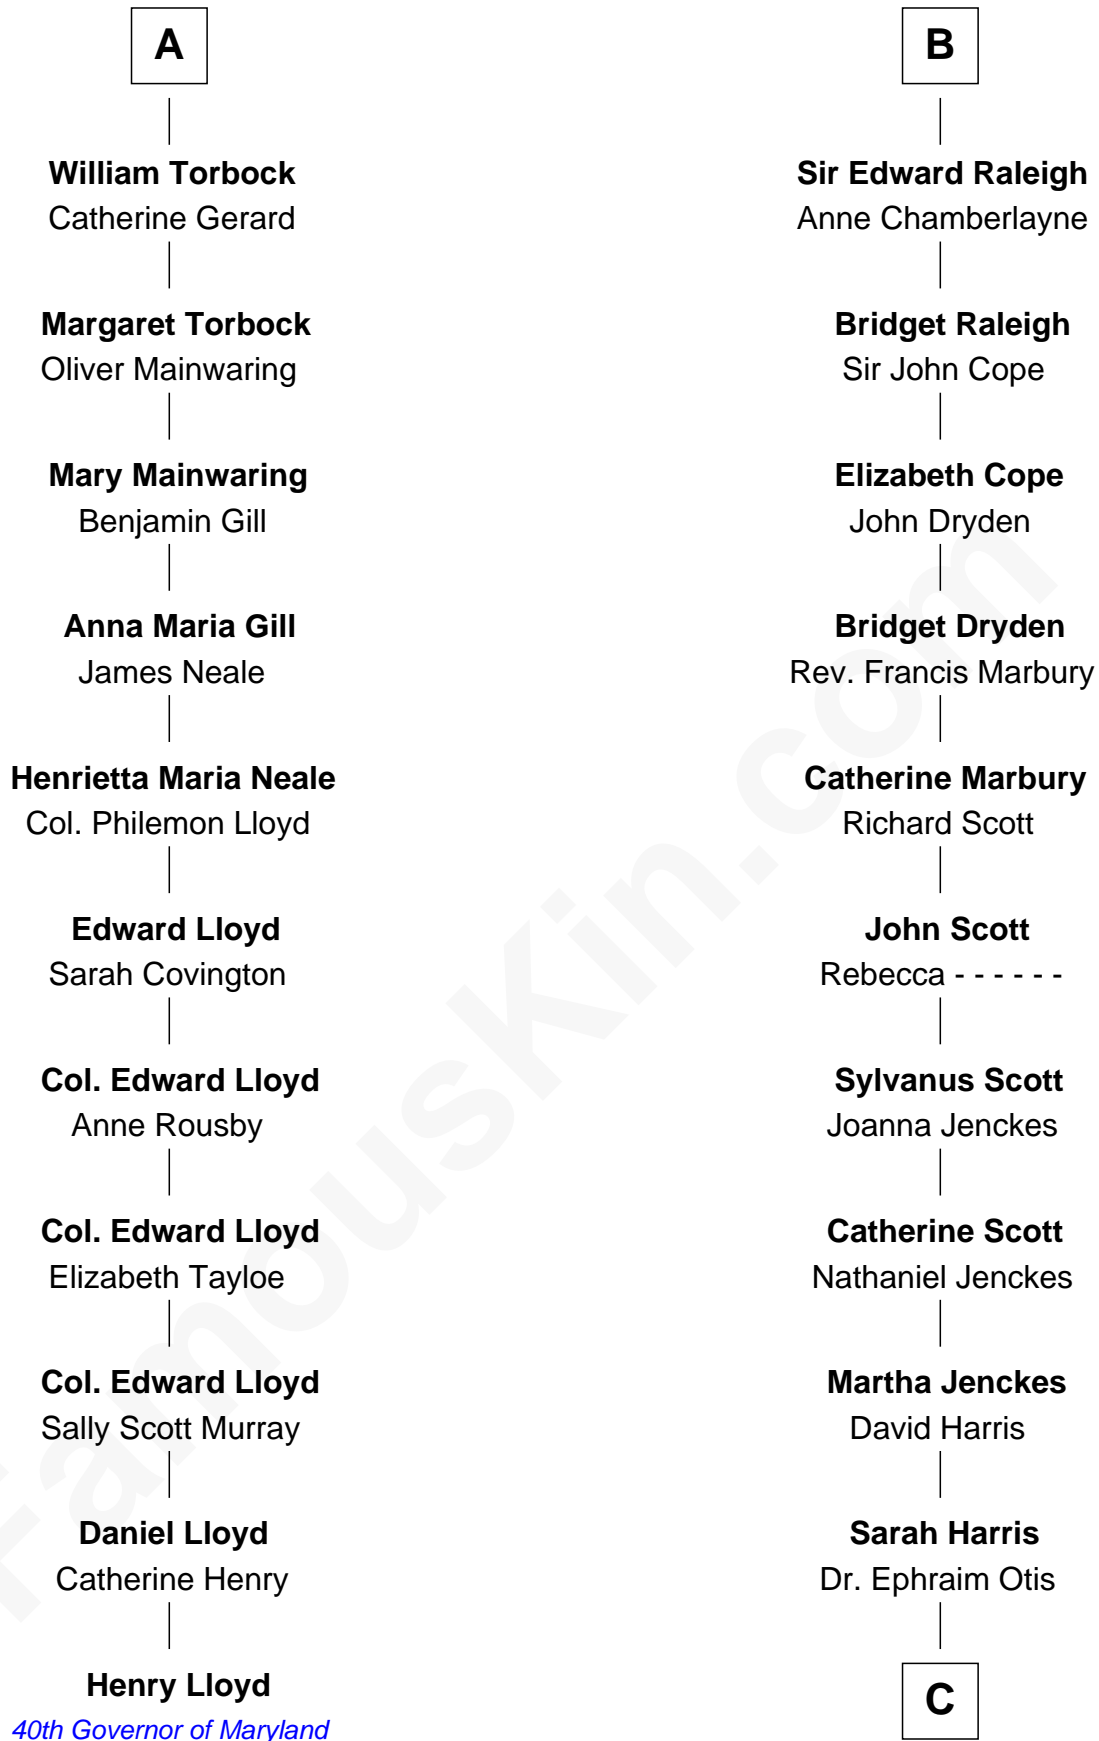

FamousKin.com

Relationship Chart of

Henry Lloyd

40th Governor of Maryland

17th cousin 4 times removed of

Willis Carrier

Inventor of Air Conditioning

Humphrey de Bohun
Elizabeth Plantagenet

Sir William de Bohun
Elizabeth de Badlesmere

Elizabeth de Bohun
Sir Richard Fitzalan

Elizabeth Fitzalan
Sir Robert Goushill

Joan Goushill
Sir Thomas Stanley

Sir John Stanley
Elizabeth Weever

Margery Stanley
Sir William Torbock

Thomas Torbock
Elizabeth Moore

A

Eleanor de Bohun
Sir James le Boteler

Pernel le Boteler
Sir Gilbert Talbot

Sir Richard Talbot
Ankaret le Strange

Mary Talbot
Sir Thomas Greene

Sir Thomas Greene
Phillippa Ferrers

Elizabeth Greene
William Raleigh

Sir Edward Raleigh
Margaret Verney

B

C

Dr. Harris Otis

Sarah Rogers

Lydia Otis

Thomas Button