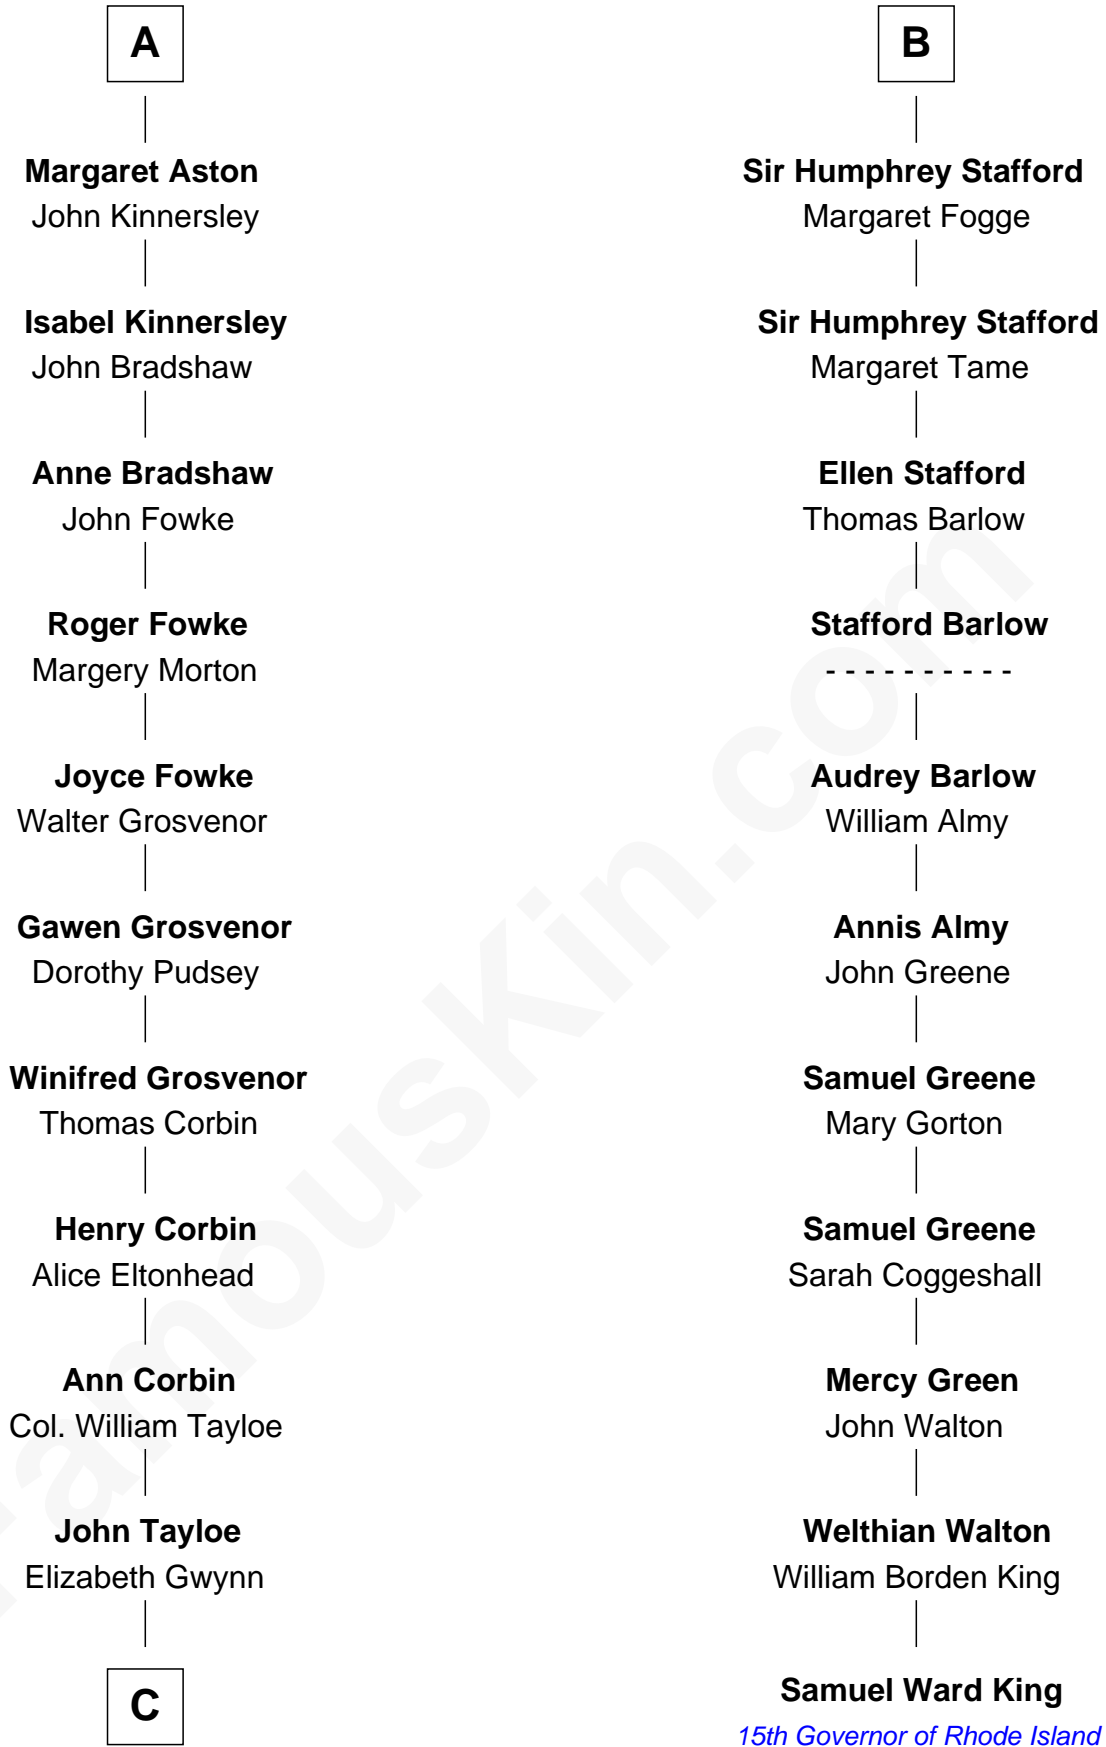

FamousKin.com
Relationship Chart of
Henry Lloyd

40th Governor of Maryland

17th cousin 4 times removed of

Samuel Ward King

15th Governor of Rhode Island

C

—
John Tayloe

Rebecca Plater

—
Elizabeth Tayloe

Col. Edward Lloyd

—
Col. Edward Lloyd

Sally Scott Murray

—
Daniel Lloyd

Catherine Henry

—
Henry Lloyd

40th Governor of Maryland