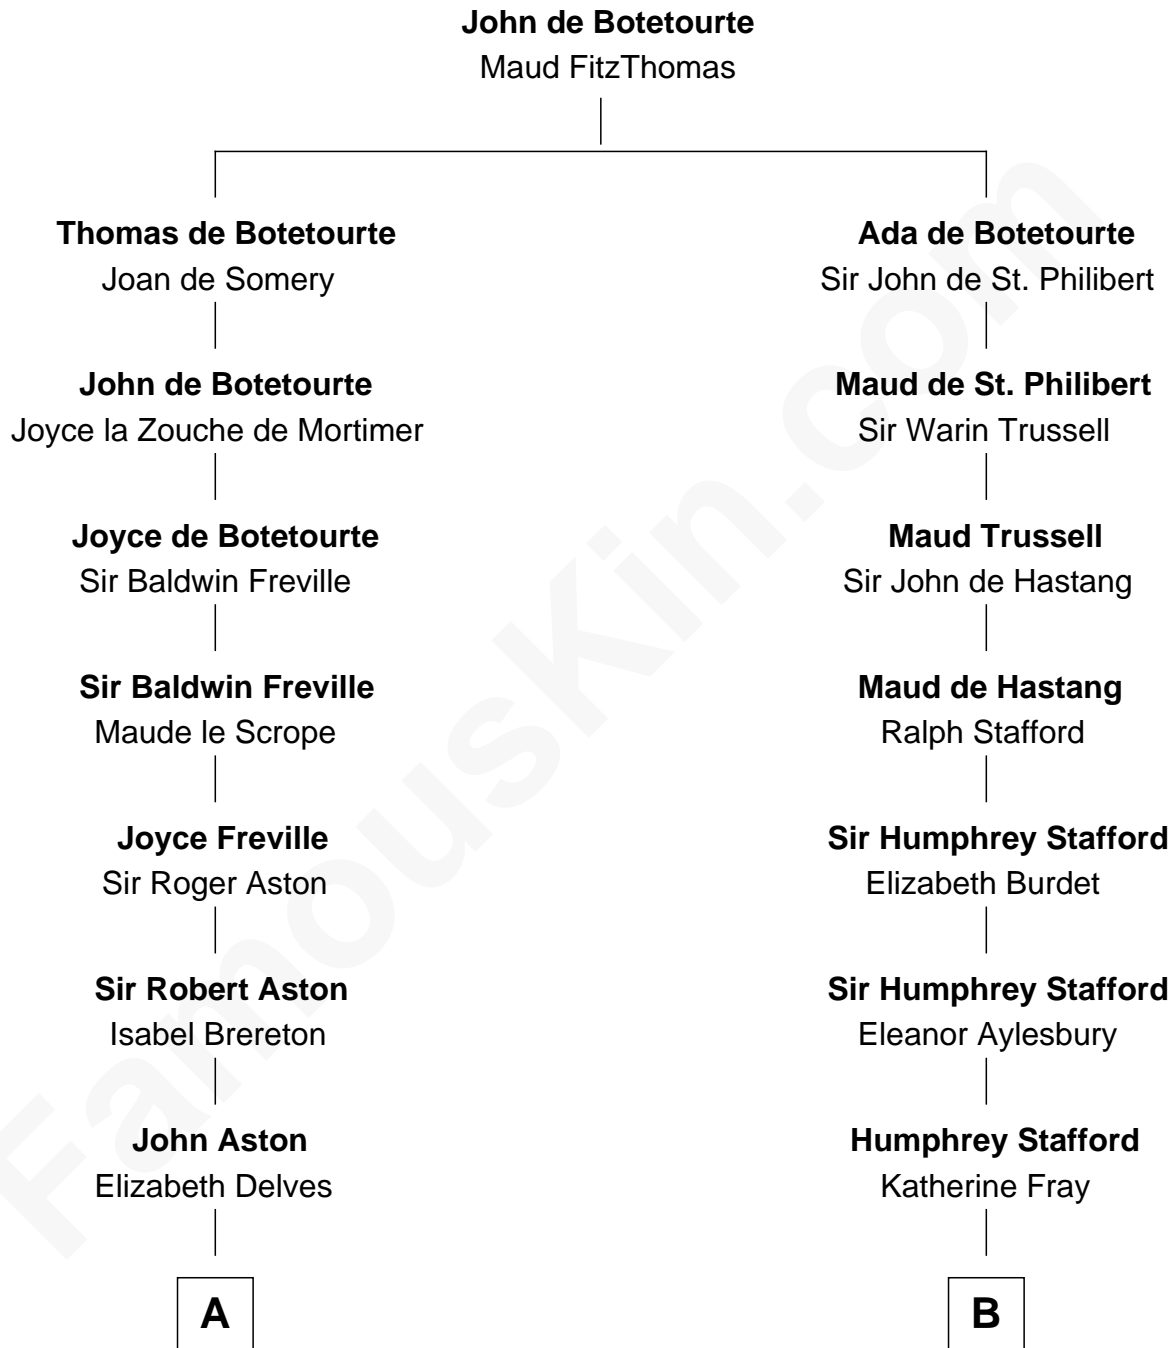

FamousKin.com
Relationship Chart of
Henry Lloyd

40th Governor of Maryland

17th cousin 4 times removed of

Samuel Ward King

15th Governor of Rhode Island

C

—
John Tayloe

Rebecca Plater

—
Elizabeth Tayloe

Col. Edward Lloyd

—
Col. Edward Lloyd

Sally Scott Murray

—
Daniel Lloyd

Catherine Henry

—
Henry Lloyd

40th Governor of Maryland