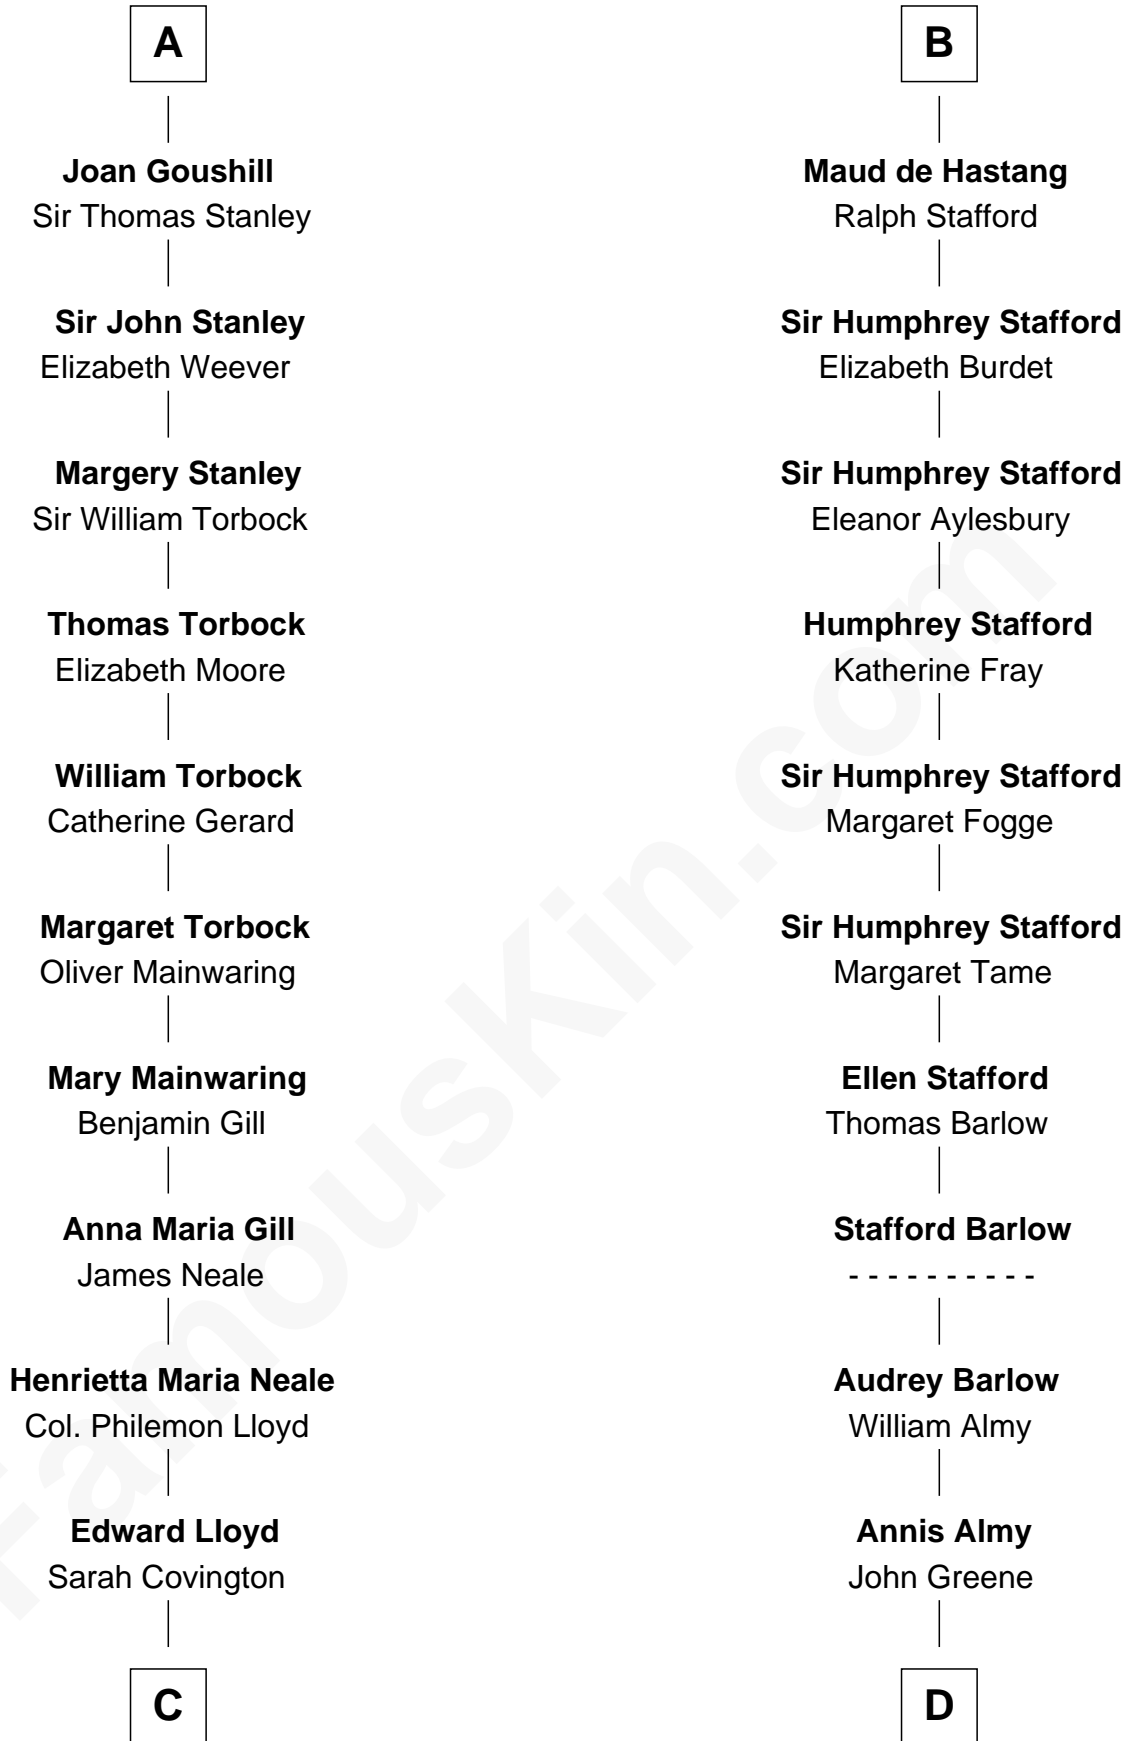

FamousKin.com Relationship Chart of

Henry Lloyd

40th Governor of Maryland

21st cousin of

Samuel Ward King

15th Governor of Rhode Island

Henry II, King of England

with wife
Eleanor of Aquitaine

not married
Ida de Tony

John, King of England
Isabelle of Angoulême

Sir William Longespee
Ela of Salisbury

Henry III, King of England
Eleanor of Provence

Ida Longespee
Sir William de Beauchamp

Edmund Plantagenet
Blanche of Artois

Beatrice de Beauchamp
Thomas FitzOtto

Henry Plantagenet
Maud de Chaworth

Maud FitzThomas
John de Botetourte

Eleanor Plantagenet
Richard Fitzalan

Ada de Botetourte
Sir John de St. Philibert

Sir Richard Fitzalan
Elizabeth de Bohun

Maud de St. Philibert
Sir Warin Trussell

Elizabeth Fitzalan
Sir Robert Goushill

Maud Trussell
Sir John de Hastang

A

B

C

Col. Edward Lloyd

Anne Rousby